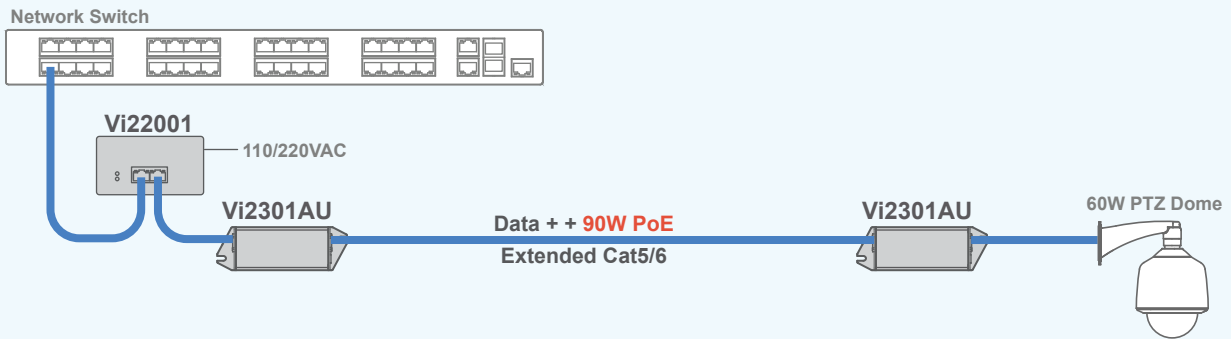

— Cat 5/6

Extending Ethernet and 90W PoE from a PoE Switch

The Vi2301AU extends Ethernet and 90W PoE from a PoE switch.

Extending Ethernet and 90W PoE from a Switch & PoE Midspan

The Vi2301AU extends Ethernet and 90W PoE from a PoE Midspan.

Connecting Multiple PoE Cameras at Extended Distances

The Vi2301AUs and Vi3005 can be used to connect multiple PoE cameras at extended distances.