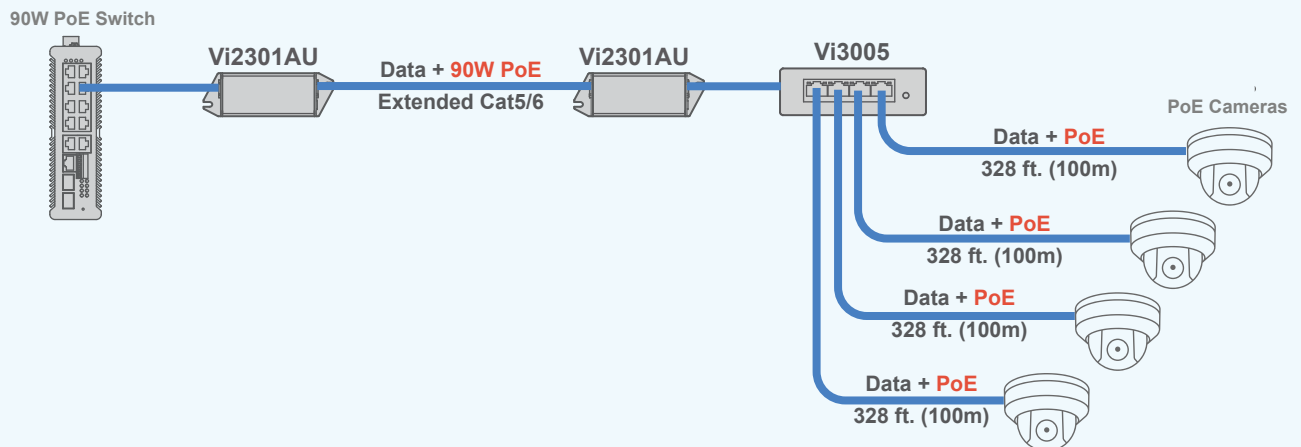

— Cat 5/6

Extending Ethernet and 90W PoE from a PoE Switch

The Vi2301AU extends Ethernet and 90W PoE from a PoE switch.

Extending Ethernet and 90W PoE from a Switch & PoE Midspan

The Vi2301AU extends Ethernet and 90W PoE from a PoE Midspan.

Connecting Multiple PoE Cameras at Extended Distances

The Vi2301AUs and Vi3005 can be used to connect multiple PoE cameras at extended distances.