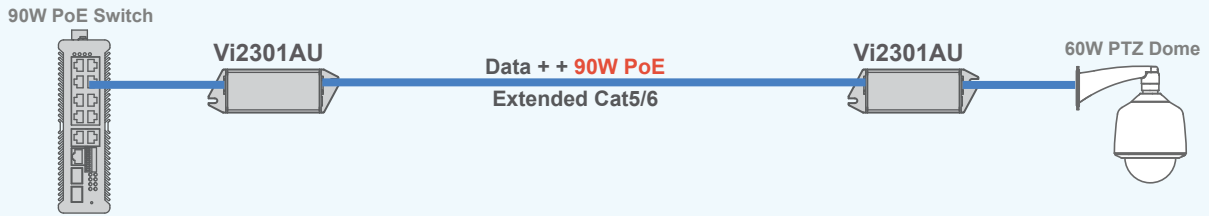

— Cat 5/6

Extending Ethernet and 90W PoE from a PoE Switch

The Vi2301AU extends Ethernet and 90W PoE from a PoE switch.

Extending Ethernet and 90W PoE from a Switch & PoE Midspan

The Vi2301AU extends Ethernet and 90W PoE from a PoE Midspan.

Connecting Multiple PoE Cameras at Extended Distances

The Vi2301AUs and Vi3005 can be used to connect multiple PoE cameras at extended distances.