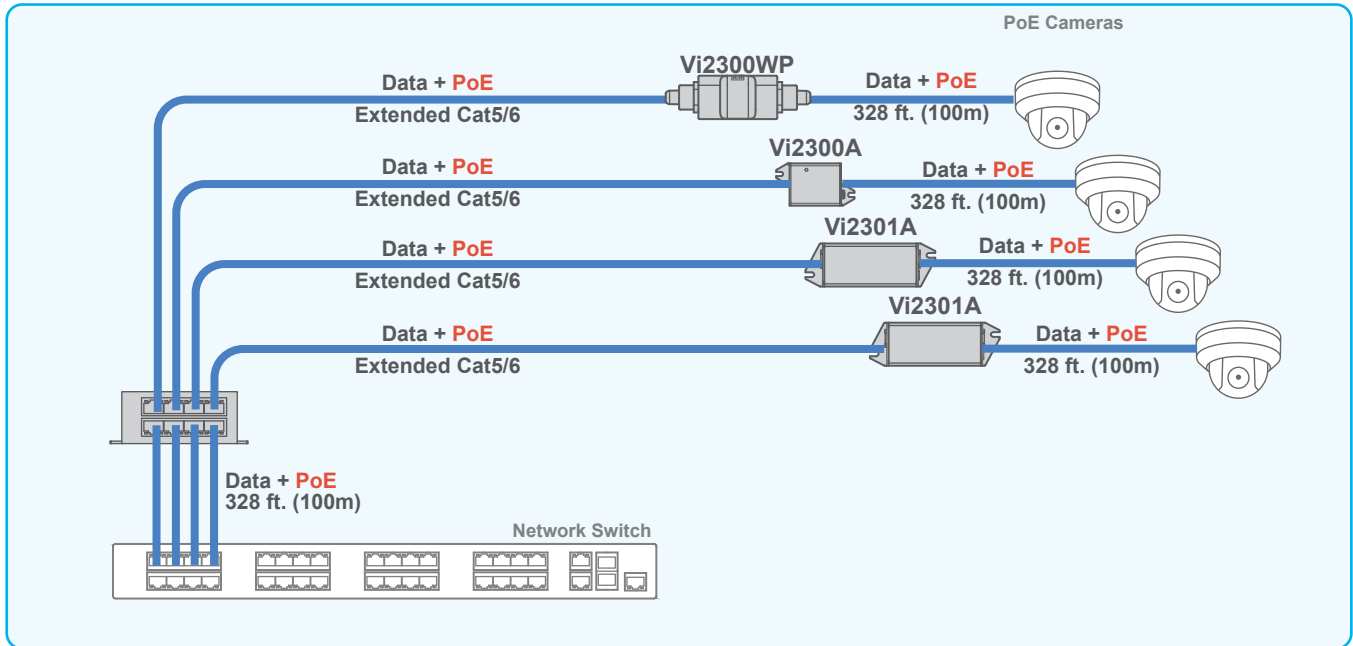

— Cat 5/6

Connecting Multiple PoE Cameras over Extended UTP

The Vi2304A and Vi230XXs can be used to connect multiple PoE cameras at extended distances.