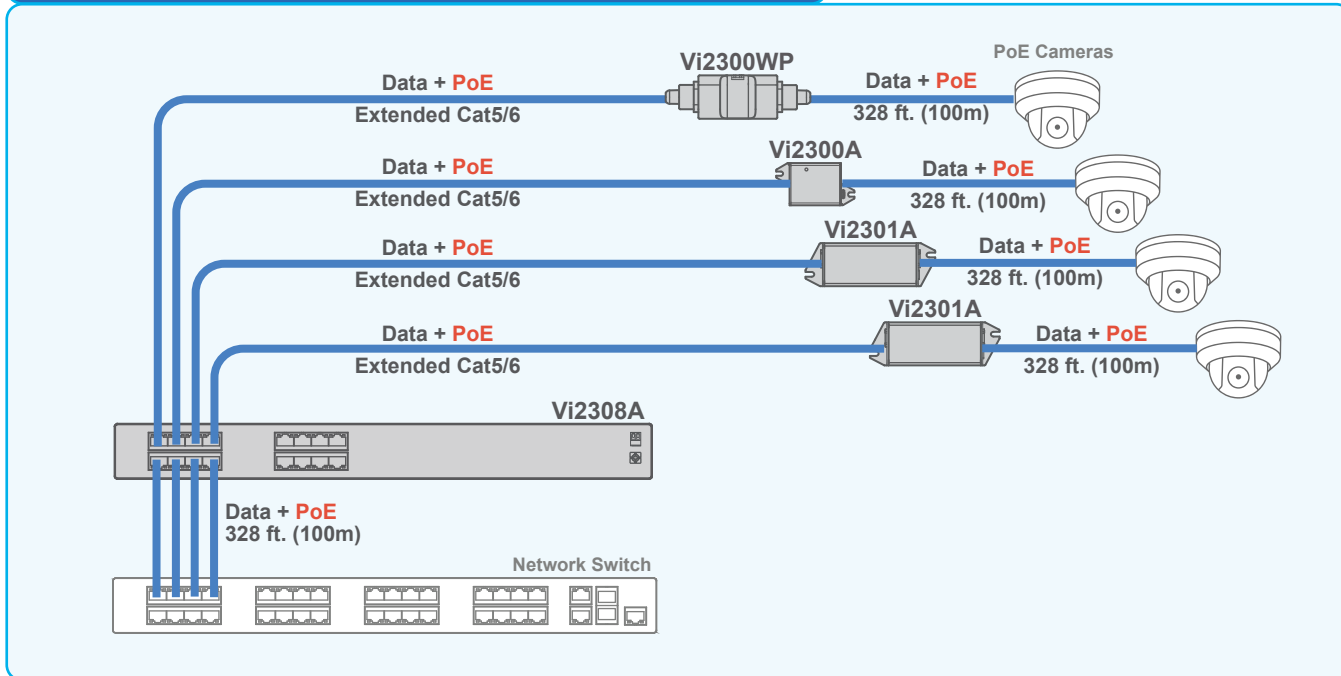

# Application Diagrams

— Cat 5/6

## Connecting Multiple PoE Cameras over Extended UTP

The Vi2308A and Vi230XXs can be used to connect multiple PoE cameras at extended distances.