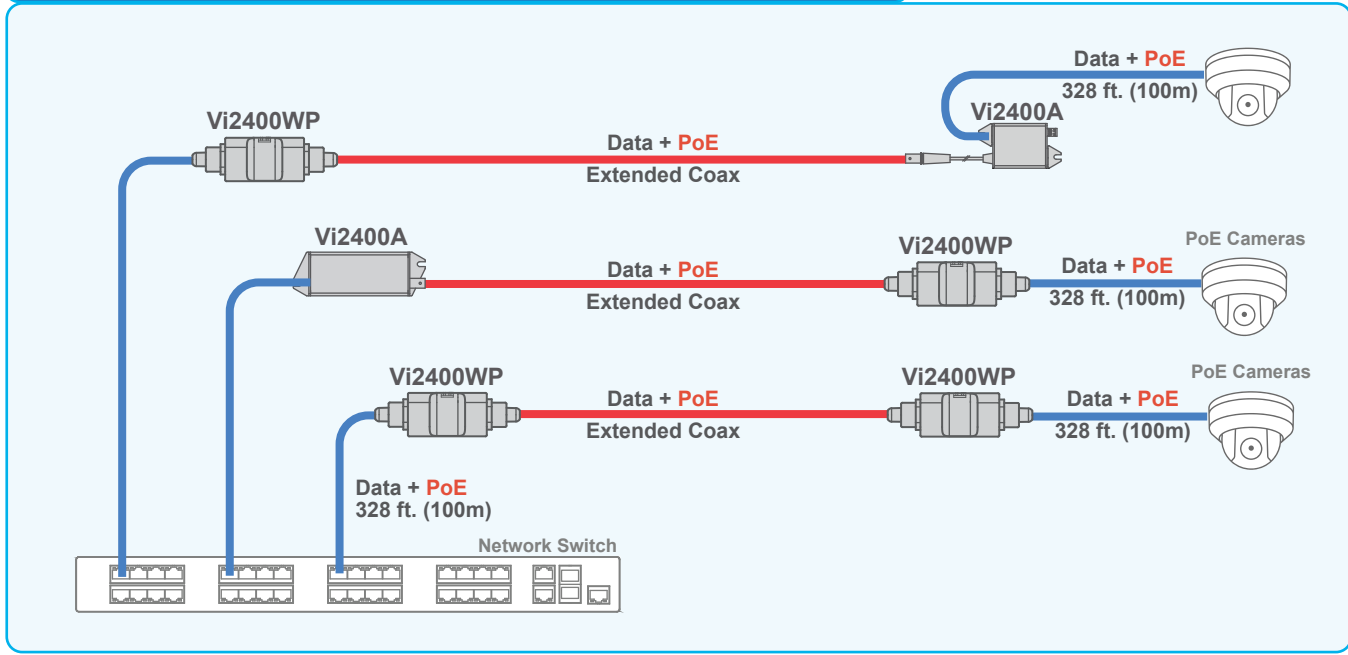

Vi2400WP

Application Drawings

Transmitting Ethernet and PoE over Extended Coax Cables

The Vi2301As and Vi3005 can be used to connect multiple PoE cameras at extended distances.

TEL (+1) 858-484-5209 • FAX (+1) 858-484-1205
7810 Trade Street, Suite 100, San Diego, CA 92121, USA • support@vigatron.com • www.vigatron.com