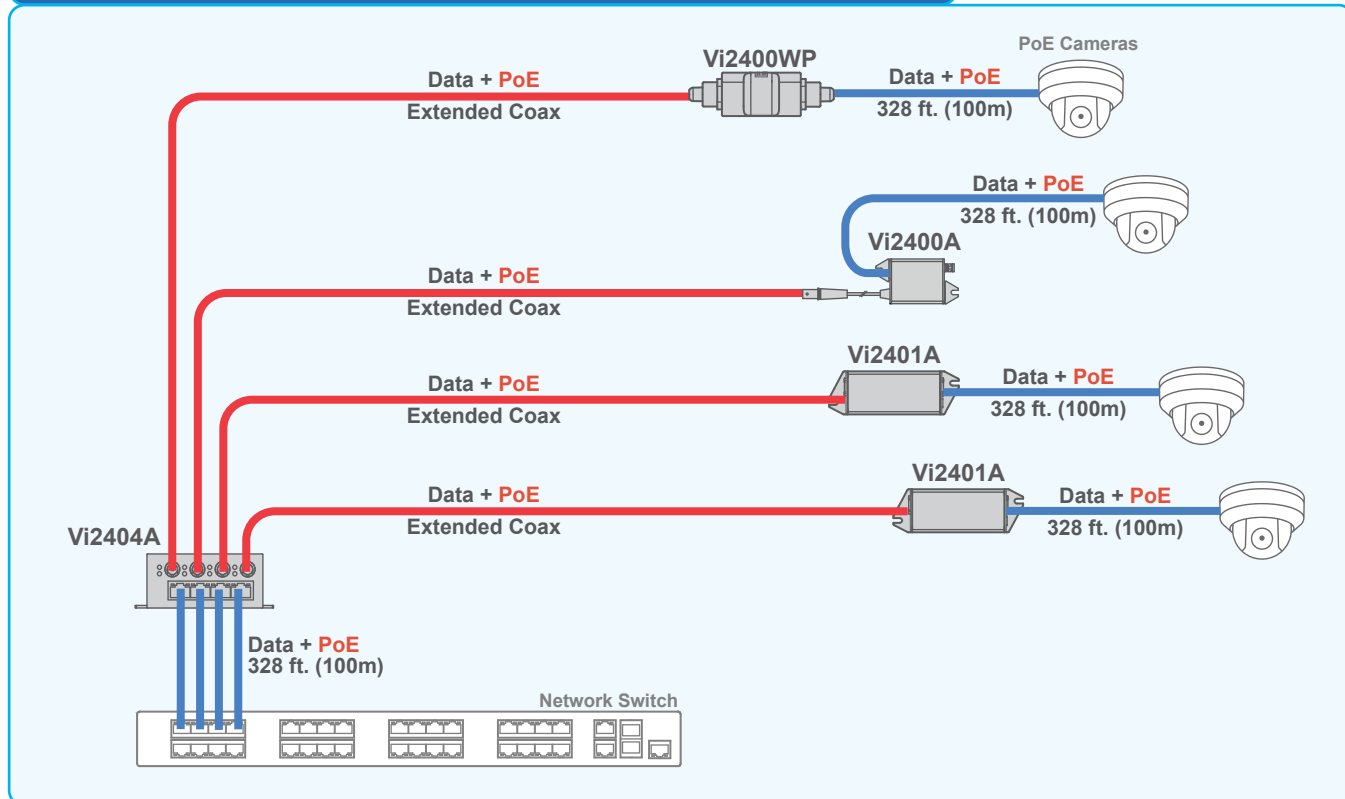

Connecting Multiple PoE Cameras over Extended Coax Cables

The Vi2404A and Vi240XXs can be used to connect multiple PoE cameras at extended distances.