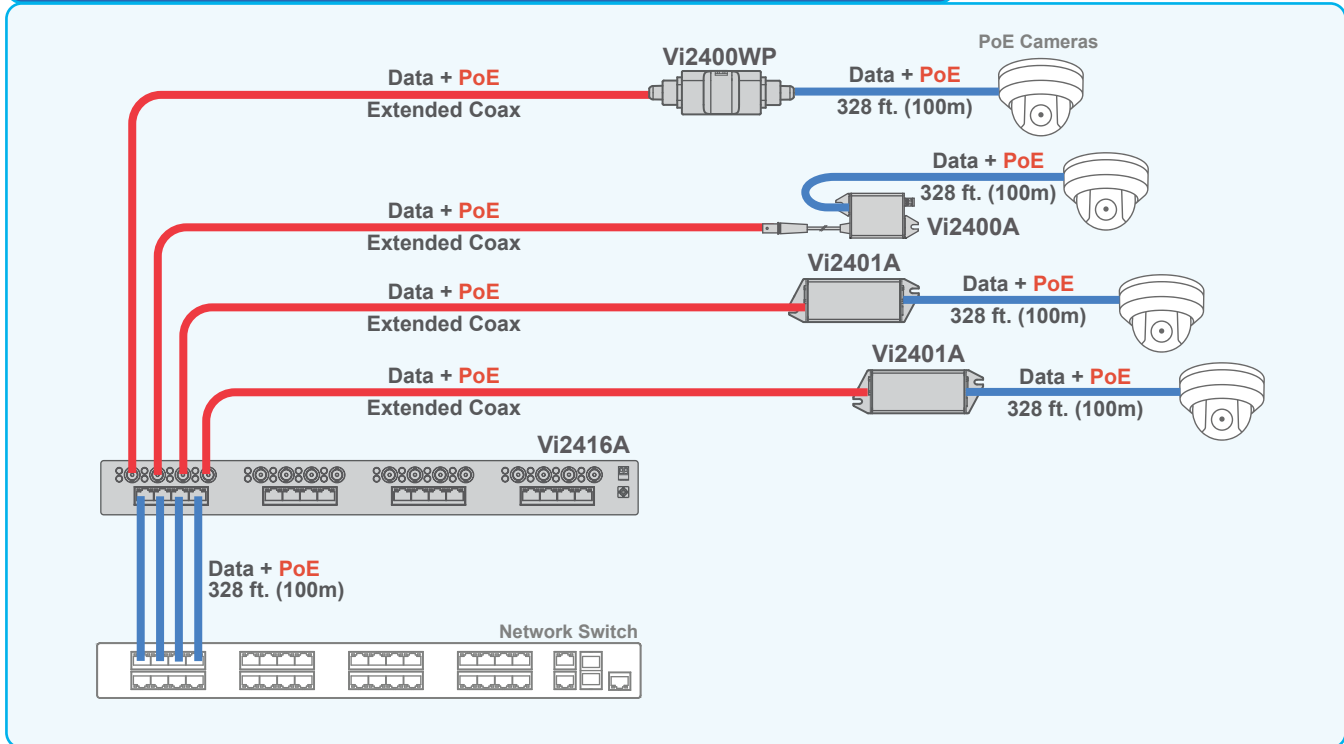

— Cat 5/6
— Coax

Connecting Multiple PoE Cameras over Extended Coax Cables

The Vi2416A and Vi240XXs can be used to connect multiple PoE cameras at extended distances.