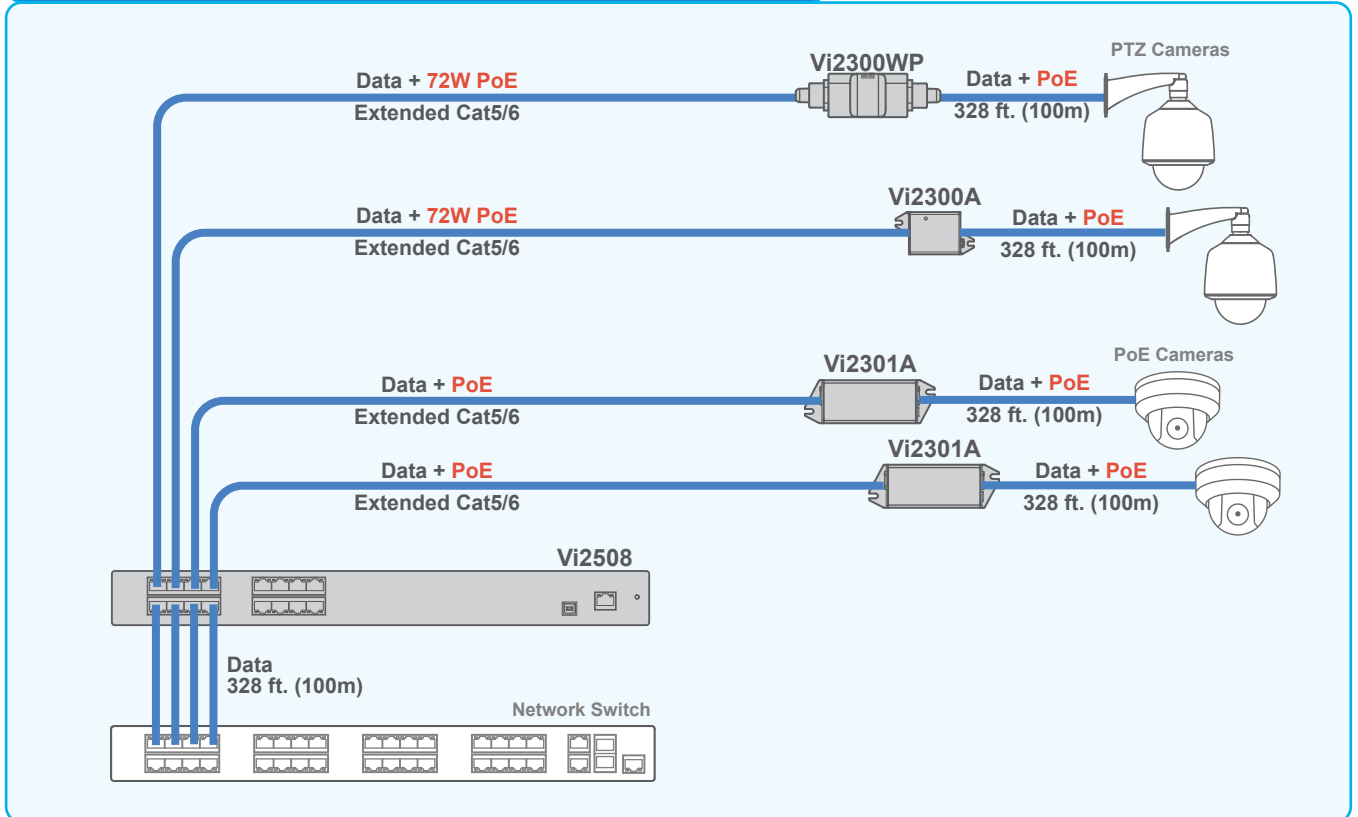

— Cat 5/6

## Connecting Multiple PoE Cameras over Extended UTP

The Vi2508 and Vi230XXs can be used to connect multiple PoE cameras at extended distances.