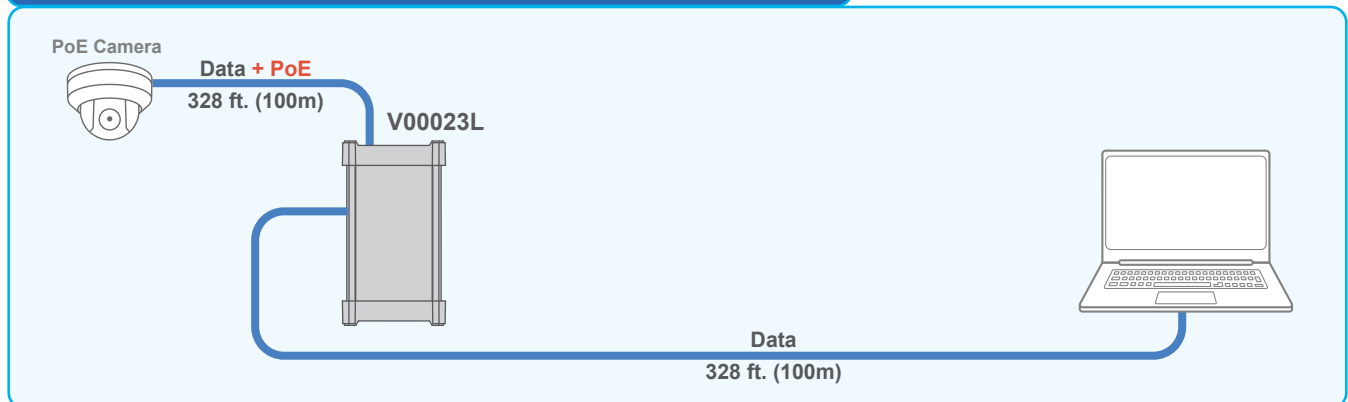

Cat 5/6

Providing PoE and WiFi Connection to a Camera

The Vi00023L enables connecting the PoE cameras to any wireless device using a WiFi connection.

Providing DC Power and WiFi Connection to a Camera

The Vi00023L enables connecting the non PoE cameras to any wireless device using a WiFi connection.

Providing PoE Power and wired Connection to a Laptop

The Vi00023L enables connecting to a laptop using a wired connection.

— Cat 5/6

Connecting the camera to a network of wired and wireless devices

The Vi00023L has a built in switch that makes it possible to connect an IP camera to a network of wired and wireless devices.