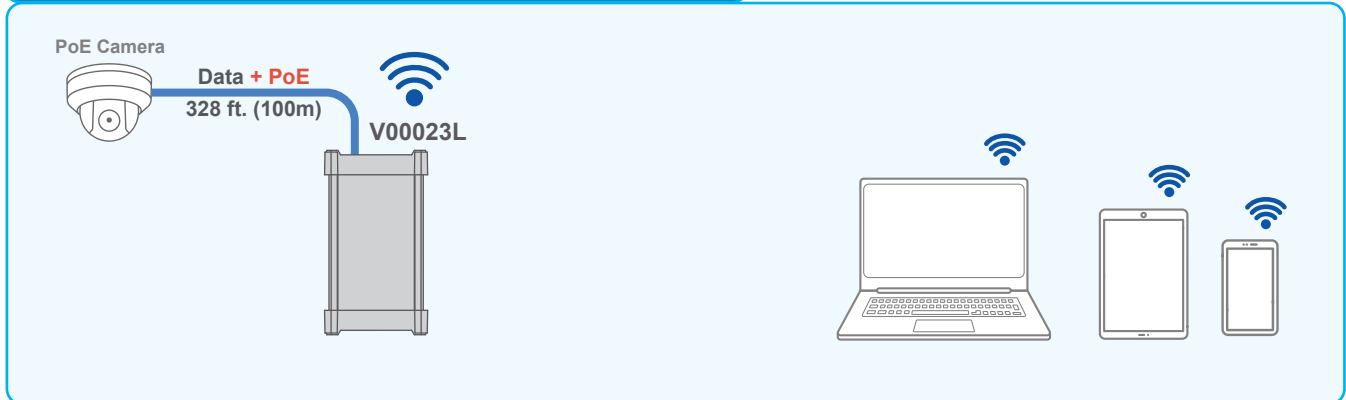

Cat 5/6

Providing PoE and WiFi Connection to a Camera

The Vi00023L enables connecting the PoE cameras to any wireless device using a WiFi connection.

Providing DC Power and WiFi Connection to a Camera

The Vi00023L enables connecting the non PoE cameras to any wireless device using a WiFi connection.

Providing PoE Power and wired Connection to a Laptop

The Vi00023L enables connecting to a laptop using a wired connection.

— Cat 5/6

Connecting the camera to a network of wired and wireless devices

The Vi00023L has a built in switch that makes it possible to connect an IP camera to a network of wired and wireless devices.