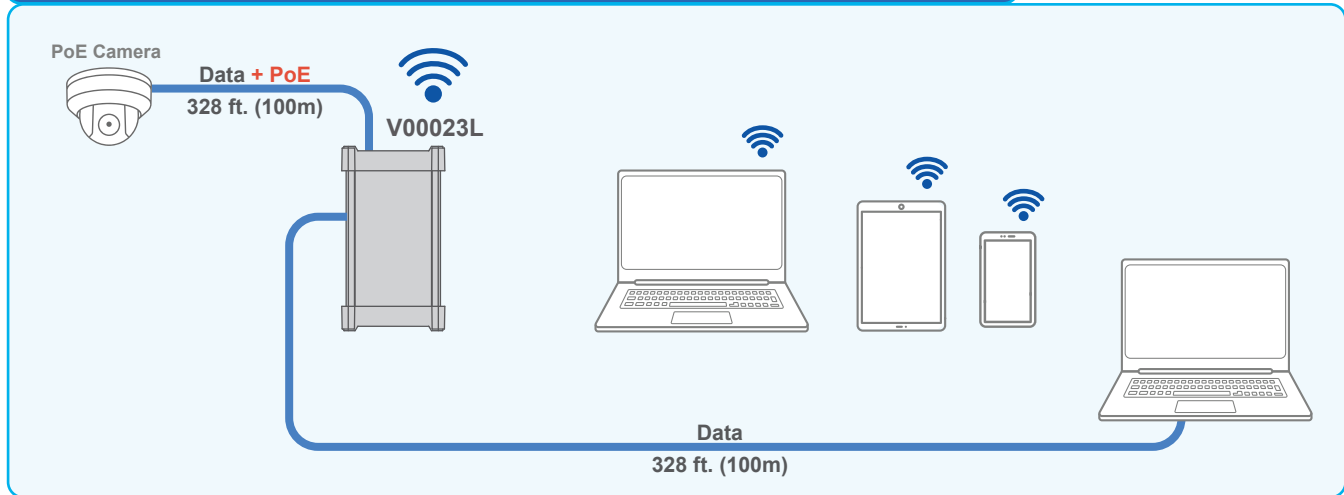

Cat 5/6

Providing PoE and WiFi Connection to a Camera

The Vi00023L enables connecting the PoE cameras to any wireless device using a WiFi connection.

Providing DC Power and WiFi Connection to a Camera

The Vi00023L enables connecting the non PoE cameras to any wireless device using a WiFi connection.

Providing PoE Power and wired Connection to a Laptop

The Vi00023L enables connecting to a laptop using a wired connection.

— Cat 5/6

Connecting the camera to a network of wired and wireless devices

The Vi00023L has a built in switch that makes it possible to connect an IP camera to a network of wired and wireless devices.