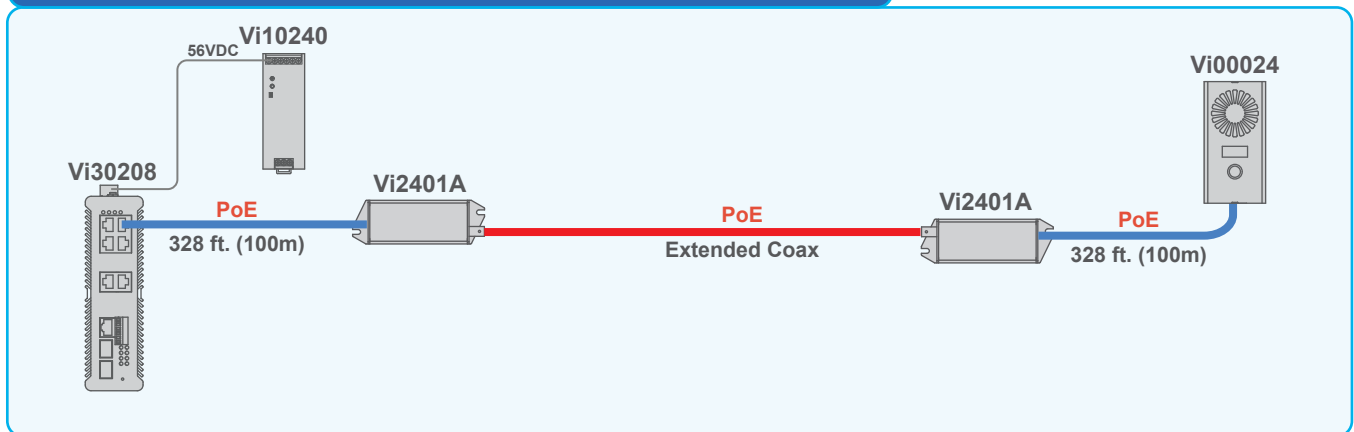

## Measuring Maximum PoE over a standard network

The Vi00024 can measure Maximum available PoE up to 74W over standard networks.

## Measuring Maximum PoE over an Extended UTP network

The Vi00024 can measure Maximum available PoE up to 74W over Extended UTP networks.

## Measuring Maximum PoE over an Extended Coax network

The Vi00024 can measure Maximum available PoE over Extended Coax networks.