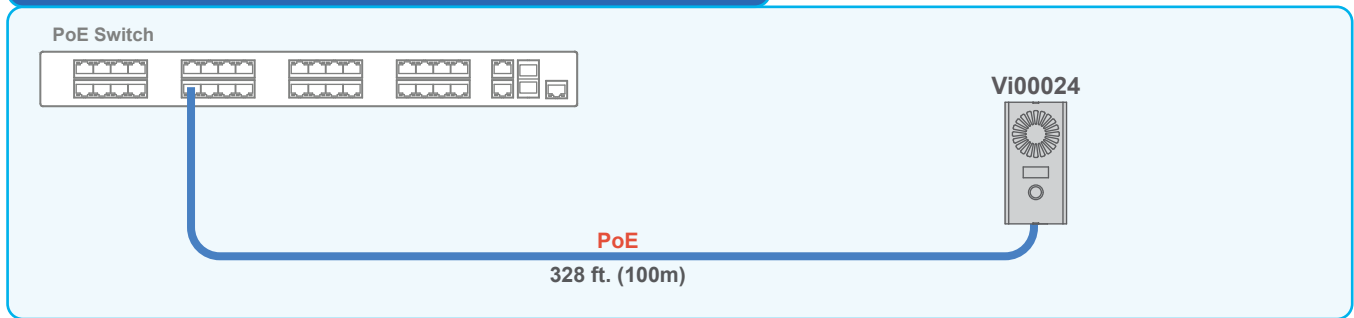

## Measuring Maximum PoE over a standard network

The Vi00024 can measure Maximum available PoE up to 74W over standard networks.

## Measuring Maximum PoE over an Extended UTP network

The Vi00024 can measure Maximum available PoE up to 74W over Extended UTP networks.

## Measuring Maximum PoE over an Extended Coax network

The Vi00024 can measure Maximum available PoE over Extended Coax networks.