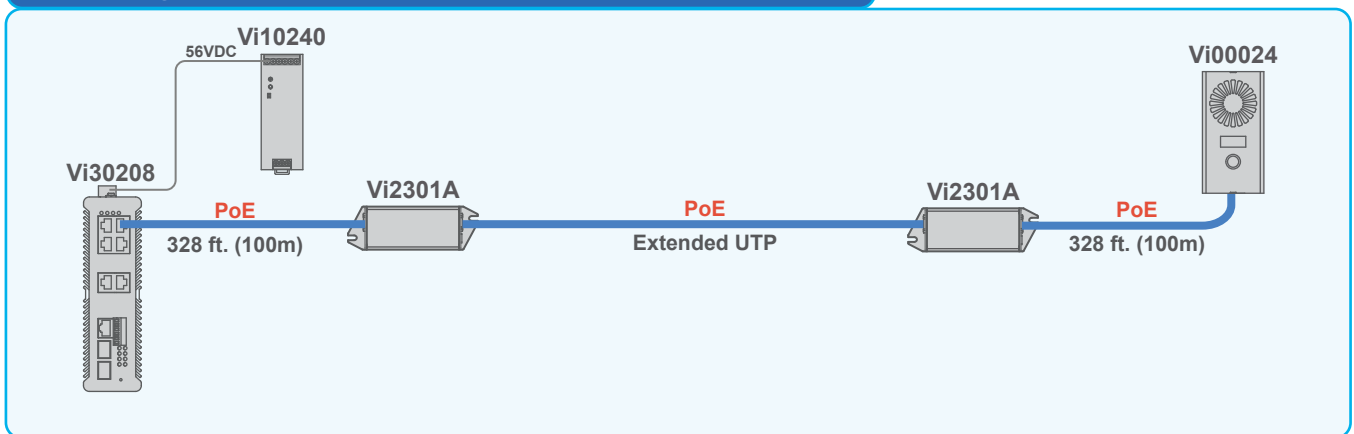

## Measuring Maximum PoE over a standard network

The Vi00024 can measure Maximum available PoE up to 74W over standard networks.

## Measuring Maximum PoE over an Extended UTP network

The Vi00024 can measure Maximum available PoE up to 74W over Extended UTP networks.

## Measuring Maximum PoE over an Extended Coax network

The Vi00024 can measure Maximum available PoE over Extended Coax networks.