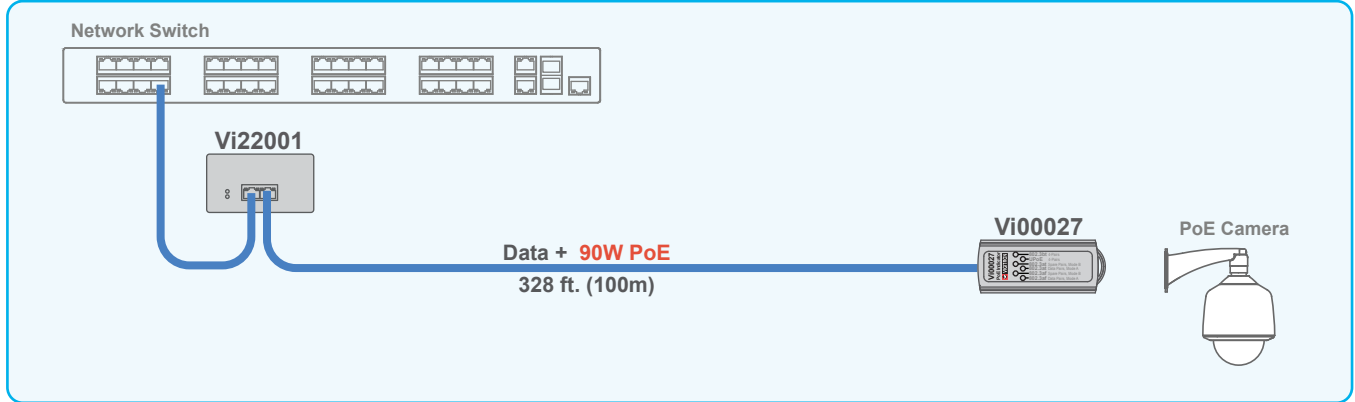

— Cat 5/6

Testing PoE type from a PoE Midspan

The Vi00027 can verify the PoE provided from a Midspan.

Testing PoE type from a PoE Network Switch

The Vi00027 can verify the PoE provided from a PoE Network Switch.