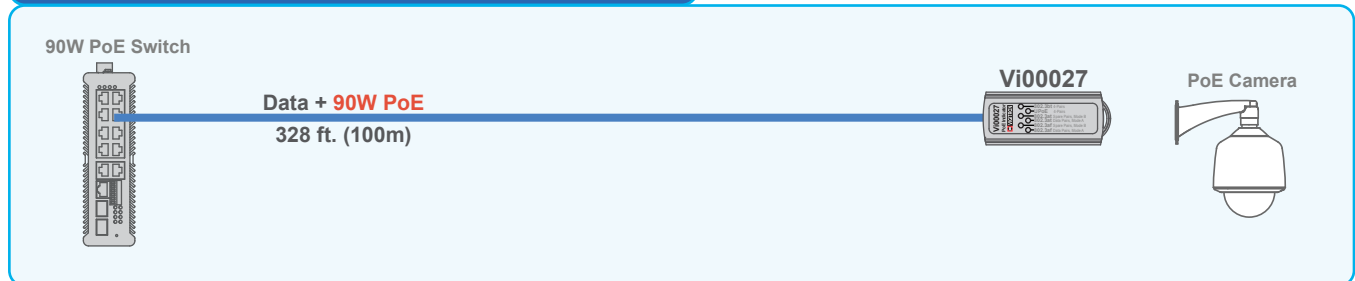

— Cat 5/6

Testing PoE type from a PoE Midspan

The Vi00027 can verify the PoE provided from a Midspan.

Testing PoE type from a PoE Network Switch

The Vi00027 can verify the PoE provided from a PoE Network Switch.