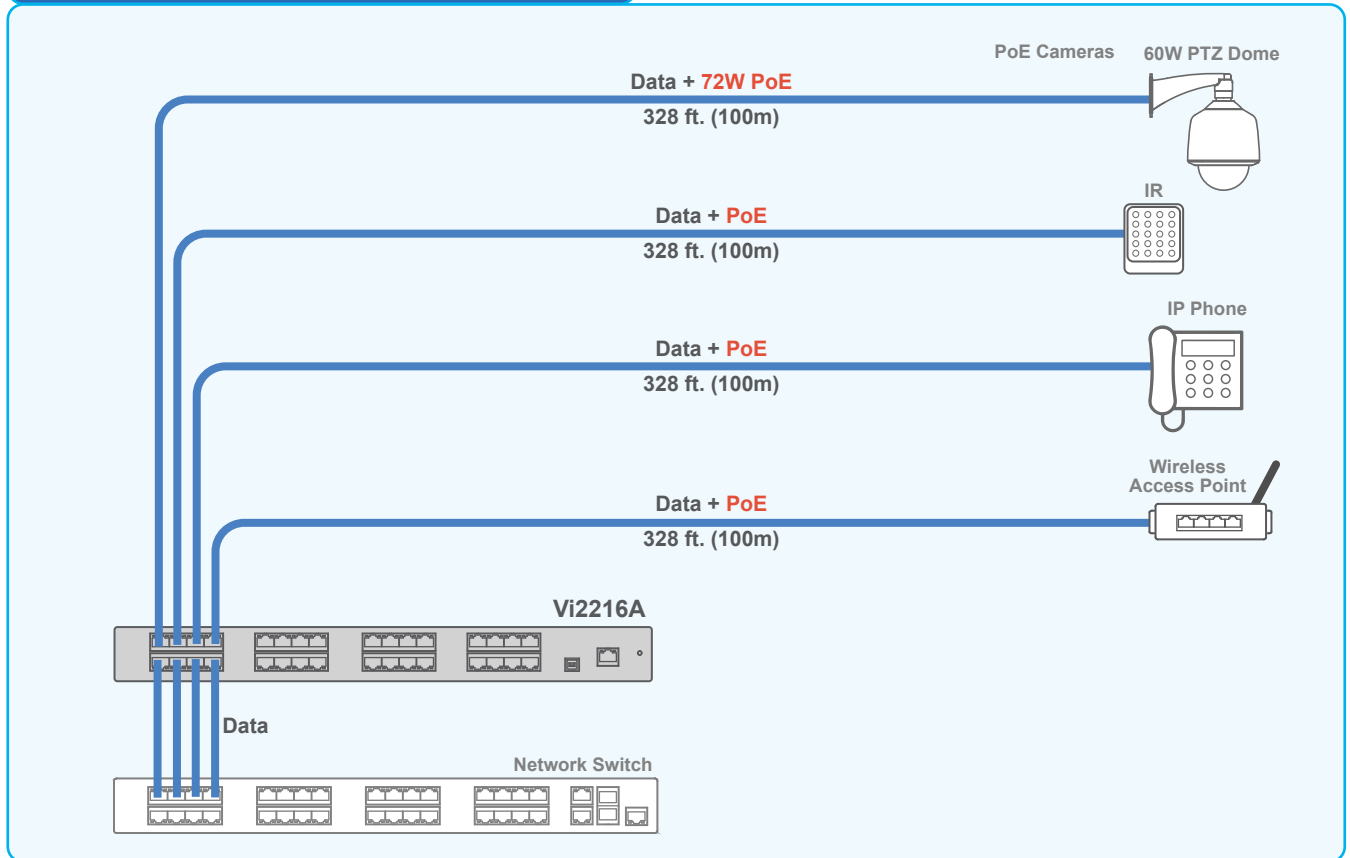

— Cat 5/6

Powering Multiple PoE powered devices

The Vi2216A can power many PoE powered devices up to 72W.