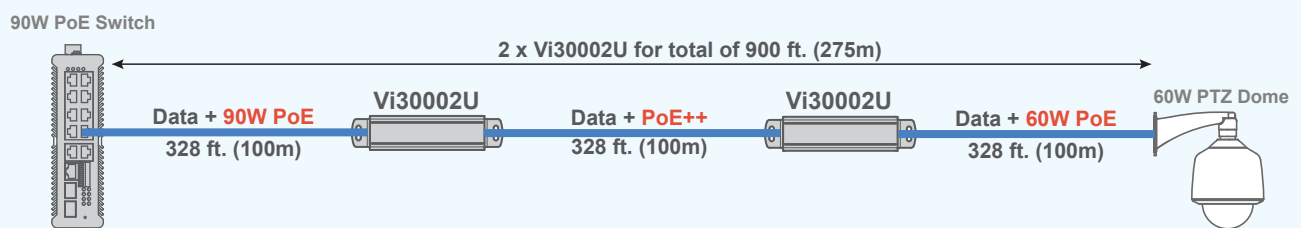

## Extending Ethernet and 90W PoE from a PoE Switch

A single Vi30002U extends Ethernet and PoE from a PoE switch for total Distance of 656 ft. (200m).

## Powering 60W PoE Cameras at 900 ft. (275m)

2 x Vi30002U can be used to extend Ethernet and PoE to provide 60W at 900ft (275m).

## Extending Ethernet and 90W PoE using multiple Vi30002Us

Up to 8 x Vi30002U can be used in series to extend Ethernet and PoE for up to 2950 ft. (900m).

Cat 5/6

## Connecting Multiple PoE Cameras at Extended Distances

The Vi30002U can be used to connect multiple PoE cameras at extended distances.