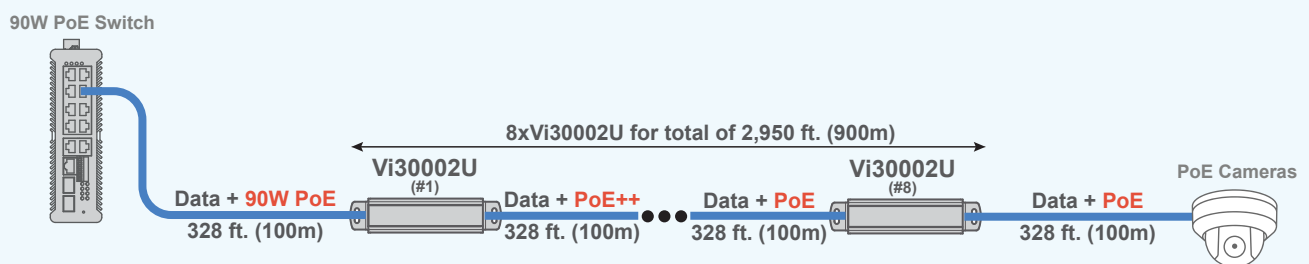

## Extending Ethernet and 90W PoE from a PoE Switch

A single Vi30002U extends Ethernet and PoE from a PoE switch for total Distance of 656 ft. (200m).

## Powering 60W PoE Cameras at 900 ft. (275m)

2 x Vi30002U can be used to extend Ethernet and PoE to provide 60W at 900ft (275m).

## Extending Ethernet and 90W PoE using multiple Vi30002Us

Up to 8 x Vi30002U can be used in series to extend Ethernet and PoE for up to 2950 ft. (900m).

Cat 5/6

## Connecting Multiple PoE Cameras at Extended Distances

The Vi30002U can be used to connect multiple PoE cameras at extended distances.