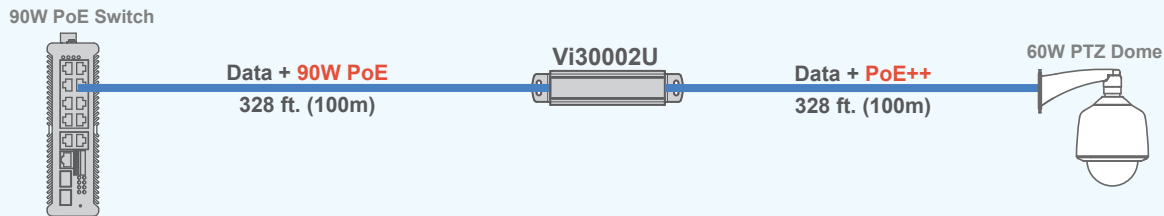

## Extending Ethernet and 90W PoE from a PoE Switch

A single Vi30002U extends Ethernet and PoE from a PoE switch for total Distance of 656 ft. (200m).

## Powering 60W PoE Cameras at 900 ft. (275m)

2 x Vi30002U can be used to extend Ethernet and PoE to provide 60W at 900ft (275m).

## Extending Ethernet and 90W PoE using multiple Vi30002Us

Up to 8 x Vi30002U can be used in series to extend Ethernet and PoE for up to 2950 ft. (900m).

Cat 5/6

## Connecting Multiple PoE Cameras at Extended Distances

The Vi30002U can be used to connect multiple PoE cameras at extended distances.