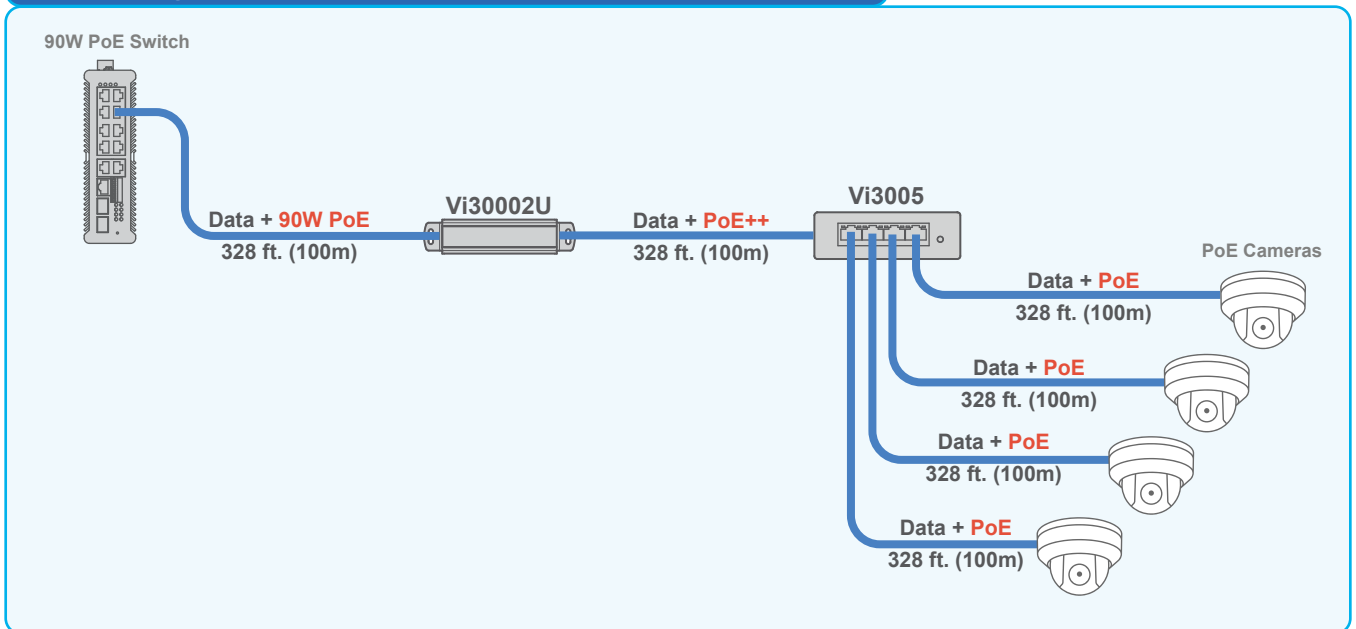

## Extending Ethernet and 90W PoE from a PoE Switch

A single Vi30002U extends Ethernet and PoE from a PoE switch for total Distance of 656 ft. (200m).

## Extending Ethernet and 90W PoE using multiple Vi30002Us

Up to 8 x Vi30002U can be used in series to extend Ethernet and PoE for up to 2950 ft. (900m).

Cat 5/6

## Extending Ethernet and 90W PoE from a Network Switch & PoE Midspan

A single Vi30002U extends Ethernet and PoE from a network switch and a PoE Midspan for total Distance of 656 ft. (200m).

## Connecting Multiple PoE Cameras at Extended Distances

The Vi30002U can be used to connect multiple PoE cameras at extended distances.