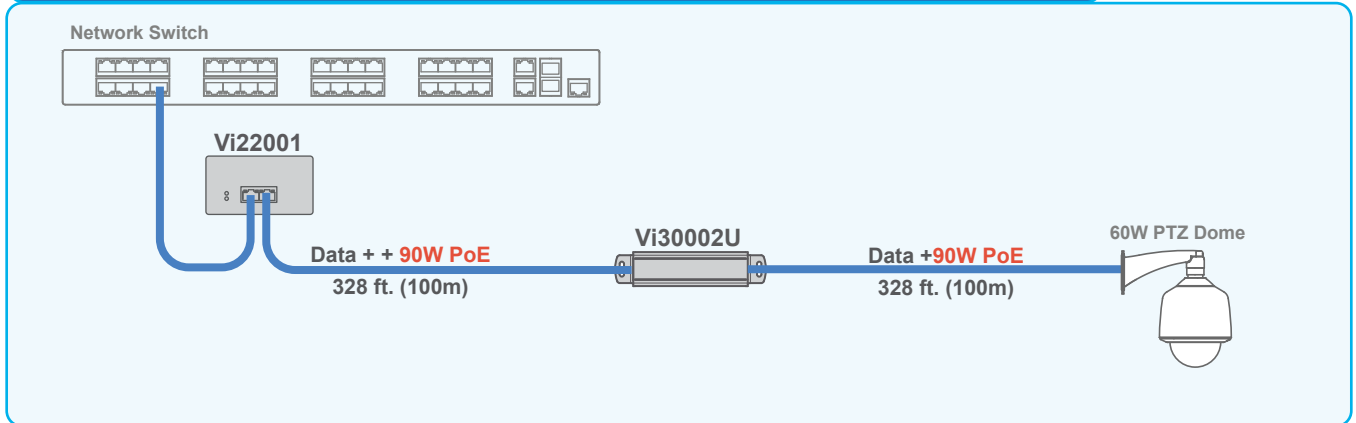

## Extending Ethernet and 90W PoE from a PoE Switch

A single Vi30002U extends Ethernet and PoE from a PoE switch for total Distance of 656 ft. (200m).

## Powering 60W PoE Cameras at 900 ft. (275m)

2 x Vi30002U can be used to extend Ethernet and PoE to provide 60W at 900ft (275m).

## Extending Ethernet and 90W PoE using multiple Vi30002Us

Up to 8 x Vi30002U can be used in series to extend Ethernet and PoE for up to 2950 ft. (900m).

Cat 5/6

## Extending Ethernet and 90W PoE from a Network Switch & PoE Midspan

A single Vi30002U extends Ethernet and PoE from a network switch and a PoE Midspan for total Distance of 656 ft. (200m).