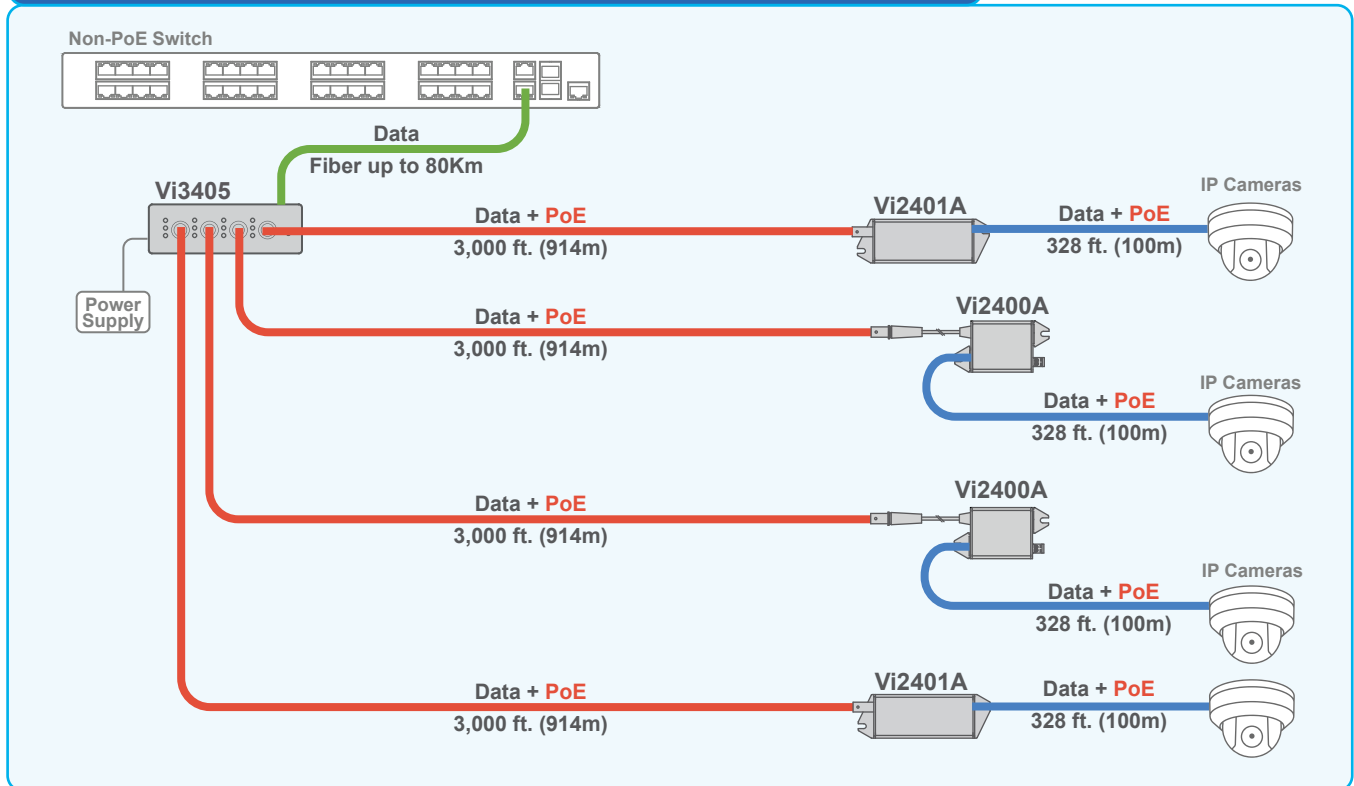

Connecting Cameras over combination of Coax and Fiber cables

The Vi3405 can be used to connect remote cameras over a combination of Coax and Fiber cables.

Connecting Cameras over combination of Coax and UTP cables

The Vi3405 can be used to connect remote cameras over a combination of Coax and UTP cables.