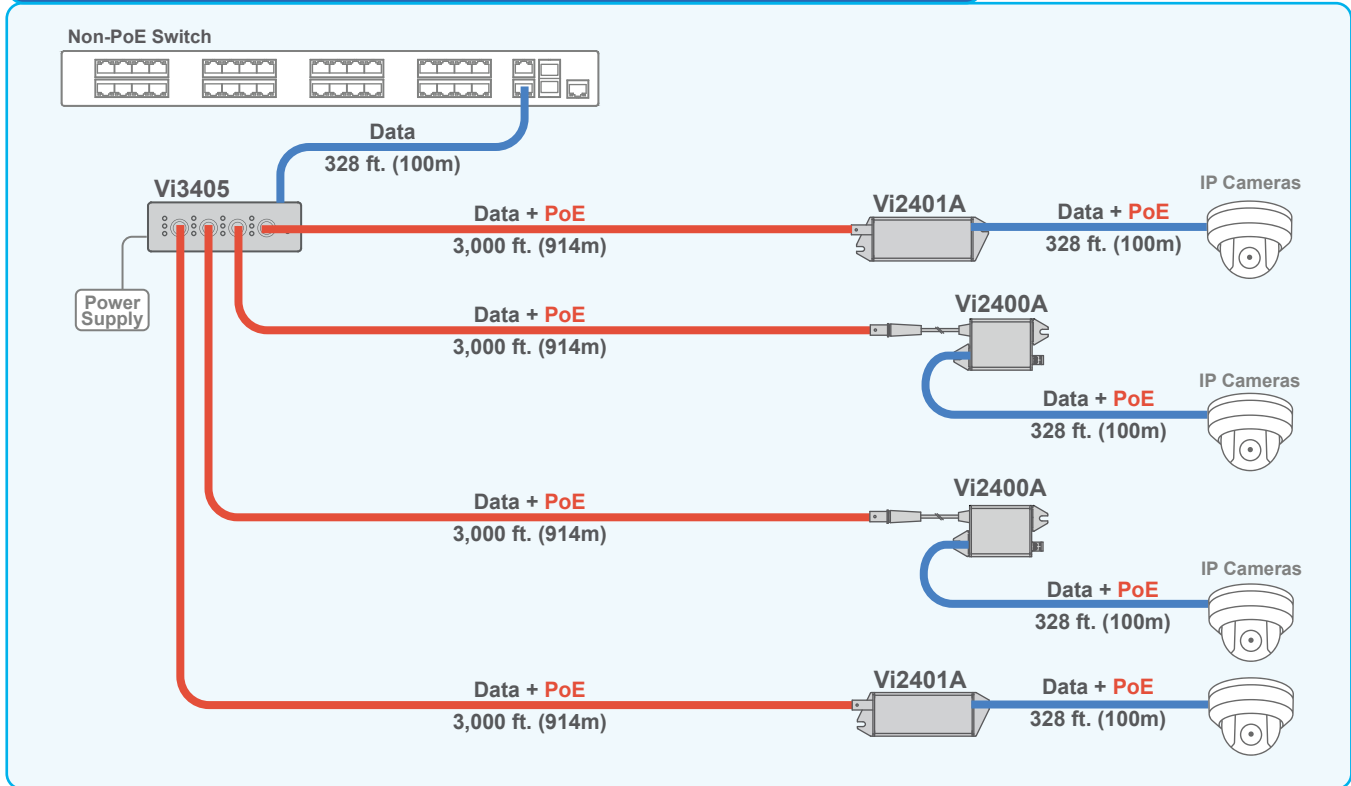

Connecting Cameras over combination of Coax and Fiber cables

The Vi3405 can be used to connect remote cameras over a combination of Coax and Fiber cables.

Connecting Cameras over combination of Coax and UTP cables

The Vi3405 can be used to connect remote cameras over a combination of Coax and UTP cables.