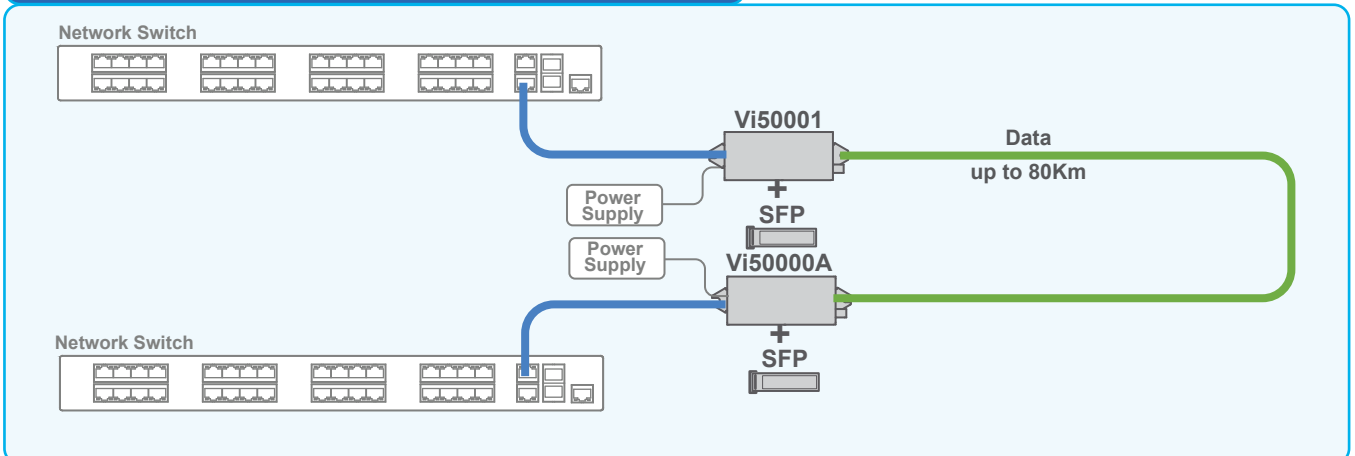

## Connecting High Power PoE Cameras over Fiber cables

The Vi50000A is used with the Vi50001 for long distance high bandwidth applications. The Vi50000A provides up to 60W PoE power to meet the highest PTZ dome power requirements.

## Connecting Network Switches at long Distances

With 1000Mbps (1G) bandwidth, the Vi50000A can be used with the Vi50001 as a perfect solution for connecting network switches over long distances.