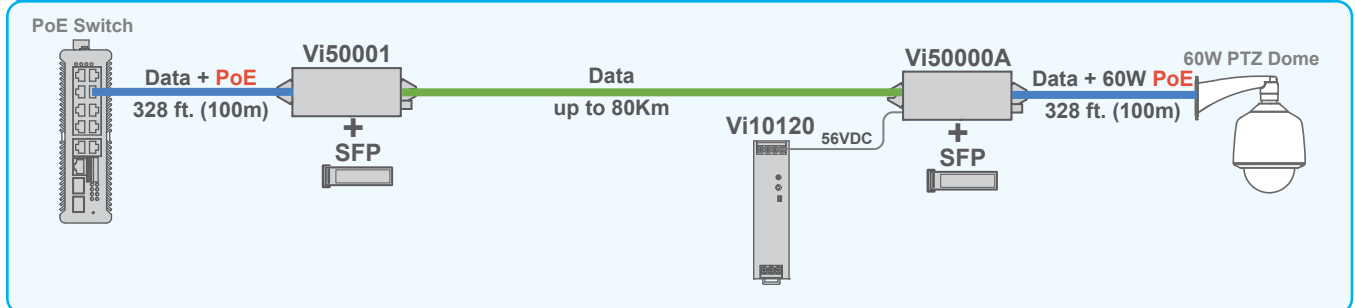

— Cat 5/6  
— Fiber Optics

## Connecting High Power PoE Cameras over Fiber cables

The Vi50000A is used with the Vi50001 for long distance high bandwidth applications. The Vi50000A provides up to 60W PoE power to meet the highest PTZ dome power requirements.

## Connecting Network Switches at long Distances

With 1000Mbps (1G) bandwidth, the Vi50000A can be used with the Vi50001 as a perfect solution for connecting network switches over long distances.