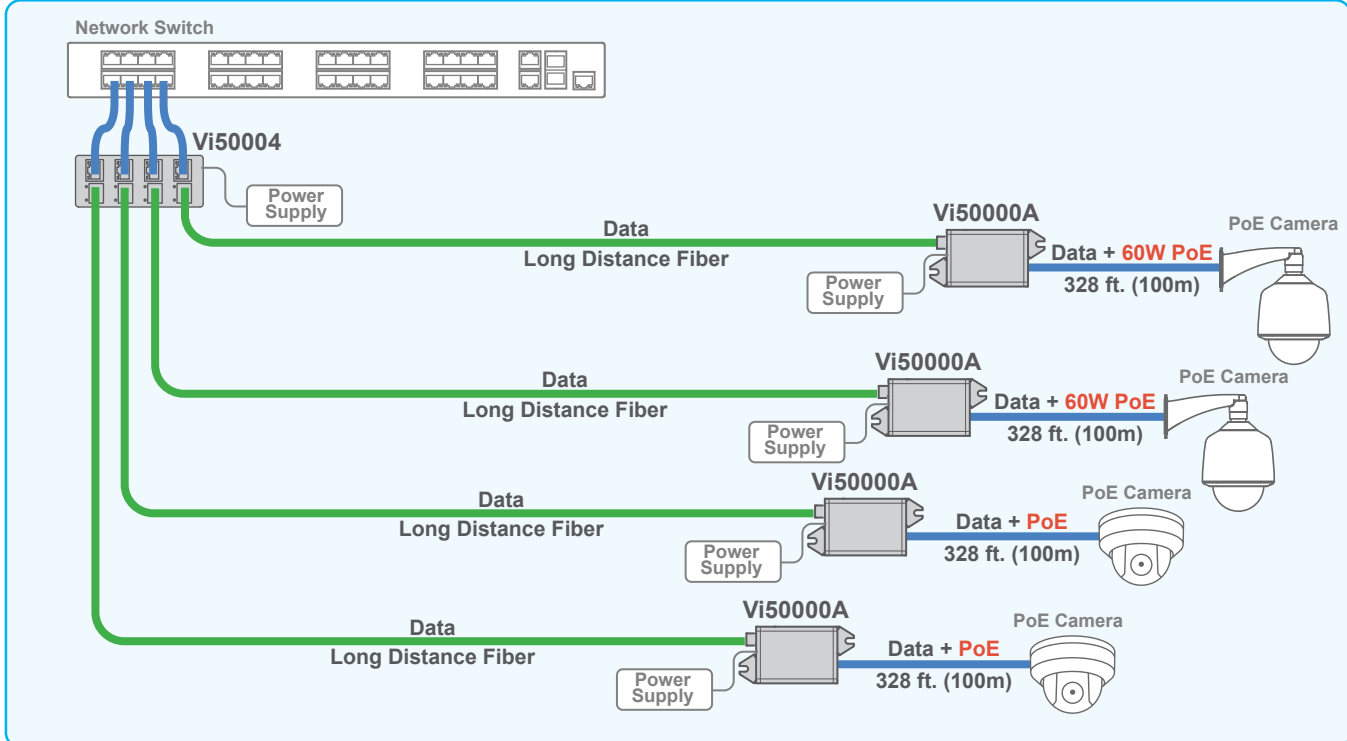

Vi50004

Application Drawings

— Cat 5/6
— Fiber Optics

Increasing Fiber Optic Ports to Network Switches

The Vi50004 along with Vi50000A enables adding 100/1000 Base-T fiber connection to any network switch. Each port of Vi50004 can be individually powered by PoE or local power supply SFPs need to be added to Vi50004 and Vi50000A to match the fiber optic cables.