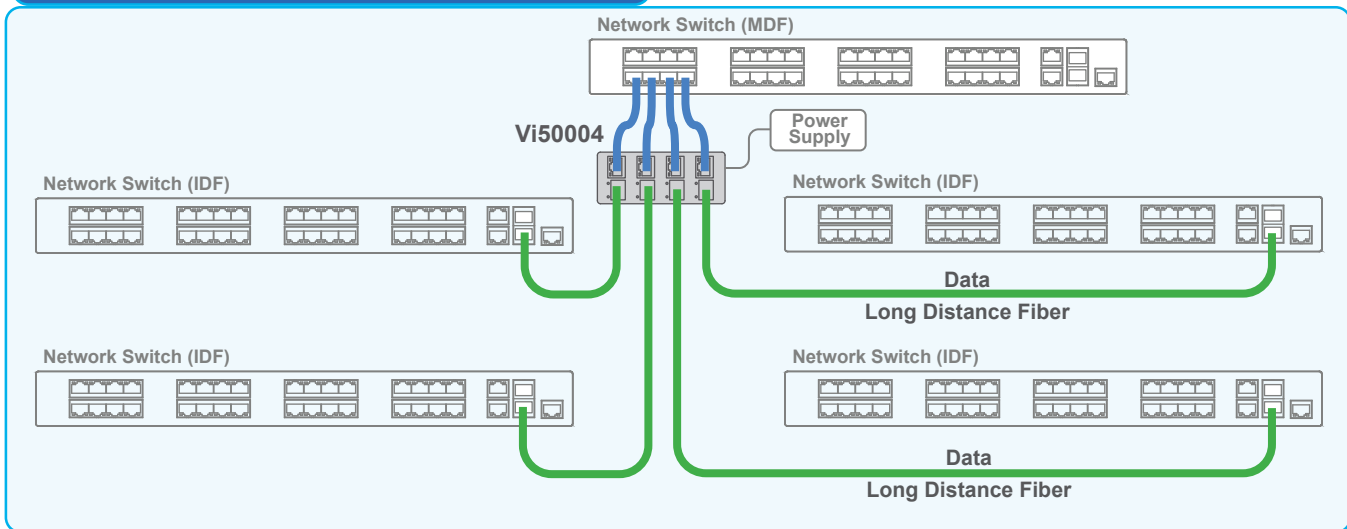

Vi50004

Application Drawings

— Cat 5/6
— Fiber Optics

Increasing Fiber Optic Ports to Network Switches

The Vi50004 along with Vi50000A enables adding 100/1000 Base-T fiber connection to any network switch. Each port of Vi50004 can be individually powered by PoE or local power supply SFPs need to be added to Vi50004 and Vi50000A to match the fiber optic cables.

Connecting IDF switches to MDF switches

The Vi50004 can connect up to four IDF switches to an MDF switch.

TEL (+1) 858-484-5209 • FAX (+1) 858-484-1205
7810 Trade Street, Suite 100, San Diego, CA 92121, USA • support@vigatron.com • www.vigatron.com