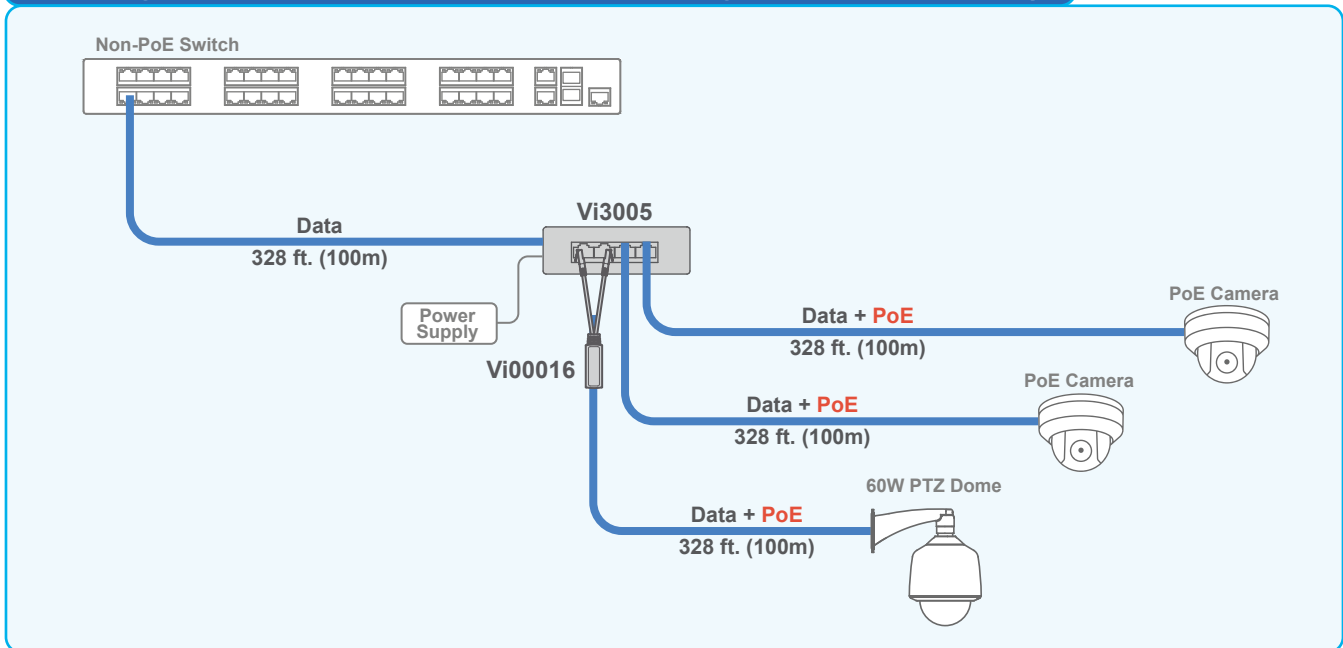

Powering the Vi3005 and 4 remote cameras using PoE

The Vi3005 is a PoE powered switch that can be used to power up to four cameras using PoE.

Powering the Vi3005 and 4 remote cameras using a local power supply

The Vi3005 can be used to power up to four cameras using PoE.