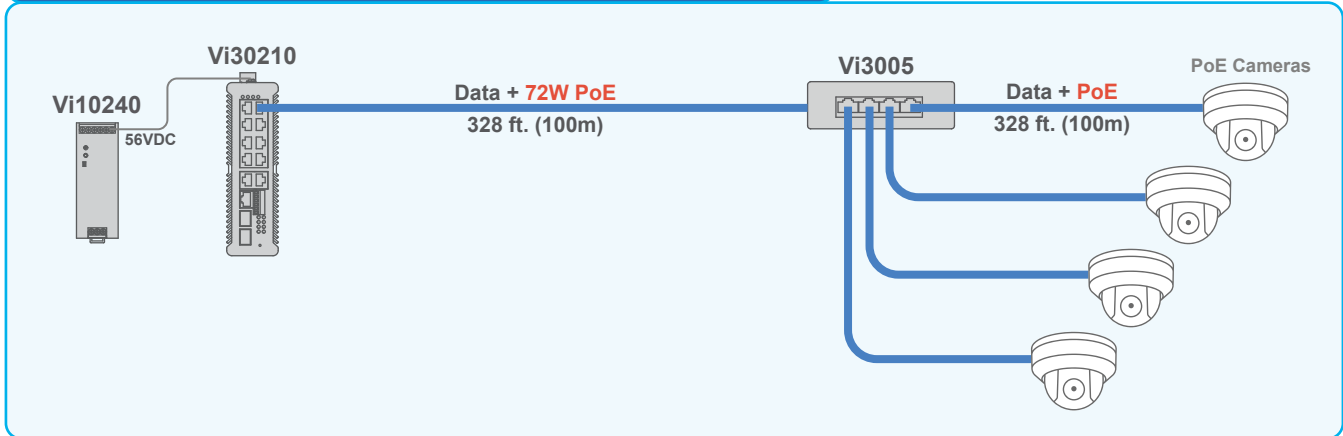

Powering the Vi3005 and 4 remote cameras using PoE

The Vi3005 is a PoE powered switch that can be used to power up to four cameras using PoE.

Powering the Vi3005 and 4 remote cameras using a local power supply

The Vi3005 can be used to power up to four cameras using PoE.