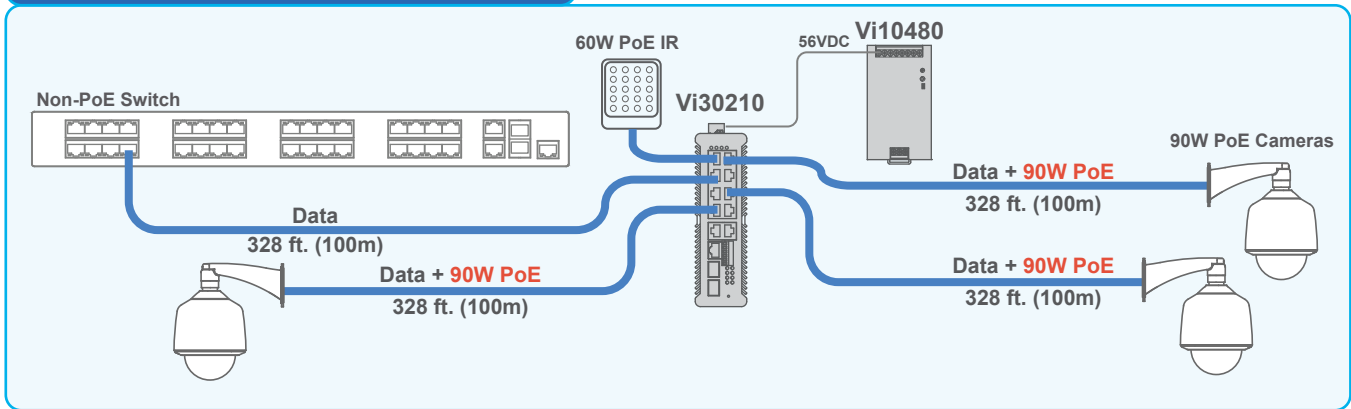

Vi30210

Application Diagrams

Powering High Power PoE Cameras

The Vi30210 and Vigitron Hardened power supplies can power multiple high power PoE PTZ Cameras up to 90W.

The Ring Network Configuration

Multiple Vi30210s can be used in a Ring Network configuration to increase the reliability of the network.