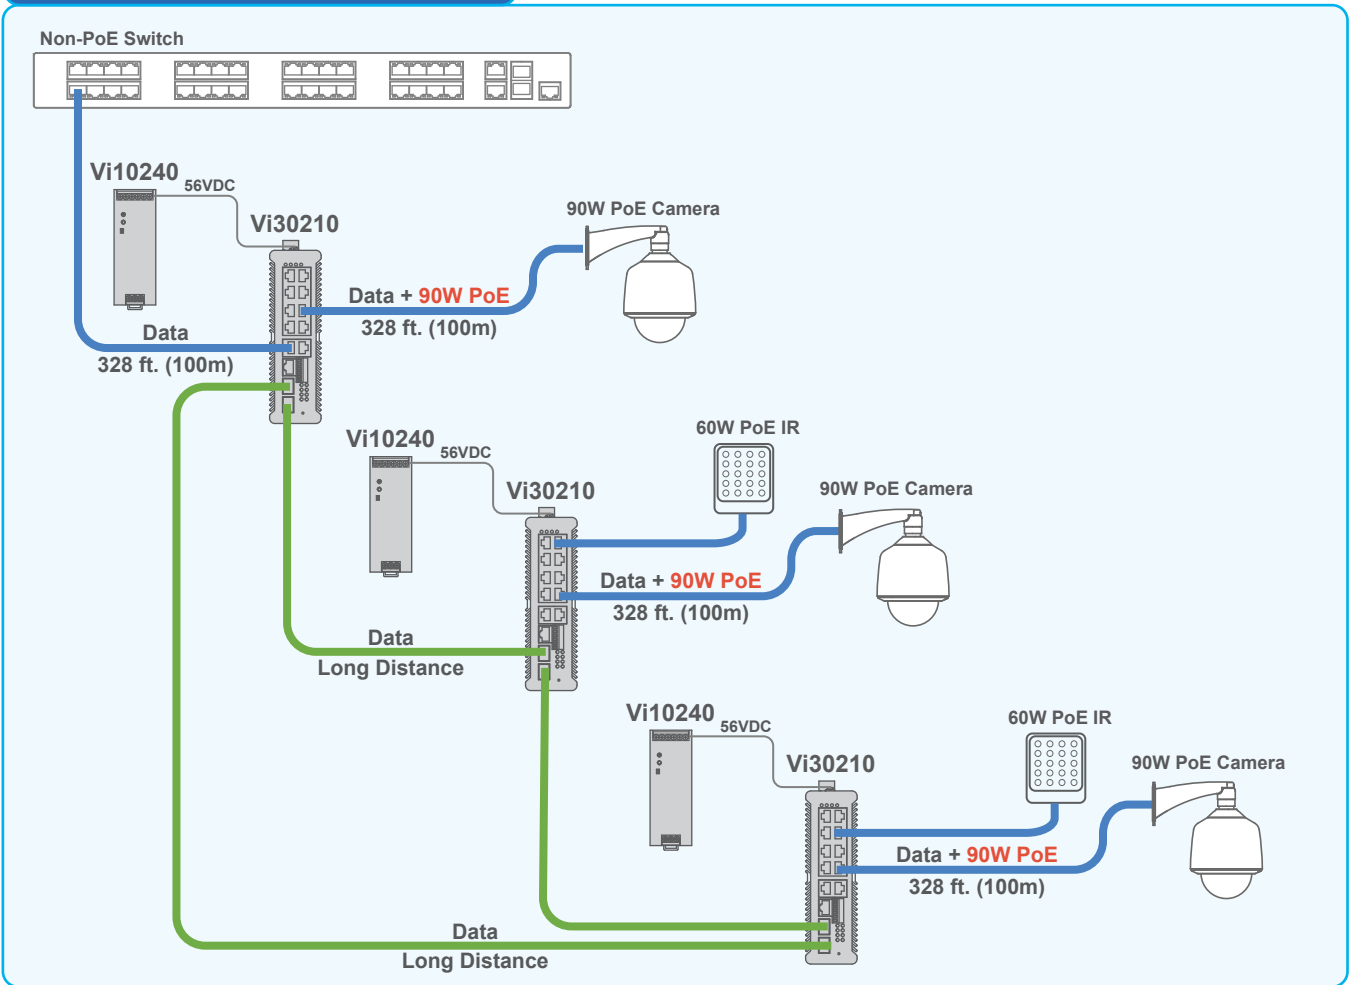

Vi30210

Application Diagrams

Powering High Power PoE Cameras

The Vi30210 and Vigitron Hardened power supplies can power multiple high power PoE PTZ Cameras up to 90W.

The Ring Network Configuration

Multiple Vi30210s can be used in a Ring Network configuration to increase the reliability of the network.