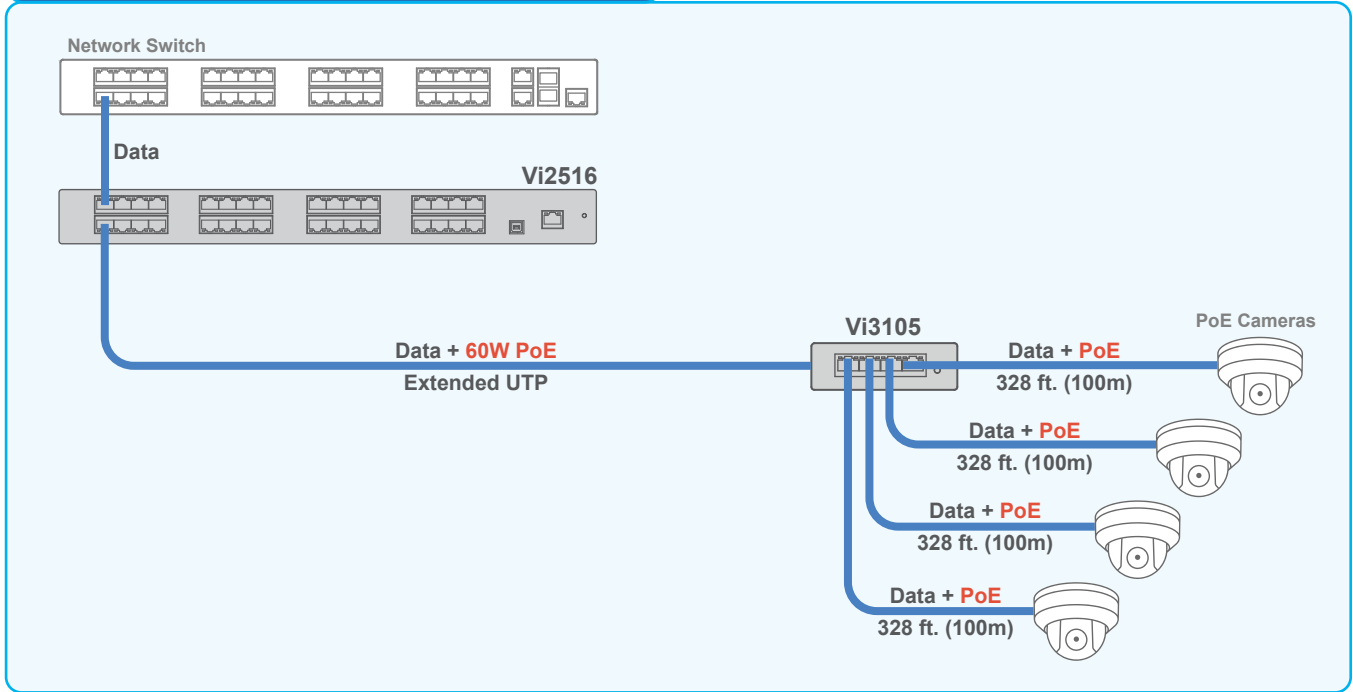

Cat 5/6

Connecting Cameras over Extended UTP

The Vi3105 can receive data over extended distance UTP up to 2,000 ft. at 100Mbps and power 4 PoE cameras using local power supplies.

Connecting Cameras over Extended UTP

The Vi3105 can receive data over extended distance UTP up to 2,000 ft. at 100Mbps and power 60W PoE cameras using the Vi00016 combiner cable and a local power supply.

— Cat 5/6

Connecting Cameras over Extended UTP

The Vi2516, Extended UTP Midspan, can provide PoE to power the Vi3105 over extended distance UTP up to 2,000 ft. at 100Mbps and power up to 4 cameras.