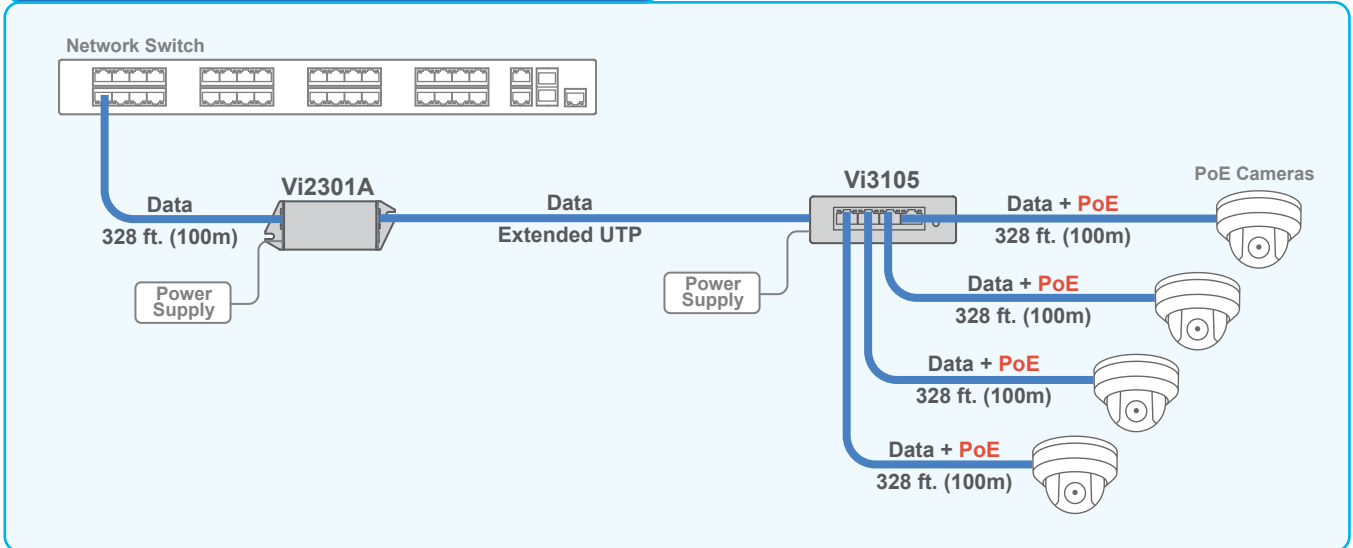

Cat 5/6

Connecting Cameras over Extended UTP

The Vi3105 can receive data over extended distance UTP up to 2,000 ft. at 100Mbps and power 4 PoE cameras using local power supplies.

Connecting Cameras over Extended UTP

The Vi3105 can receive data over extended distance UTP up to 2,000 ft. at 100Mbps and power 60W PoE cameras using the Vi00016 combiner cable and a local power supply.

— Cat 5/6

Connecting Cameras over Extended UTP

The Vi2516, Extended UTP Midspan, can provide PoE to power the Vi3105 over extended distance UTP up to 2,000 ft. at 100Mbps and power up to 4 cameras.