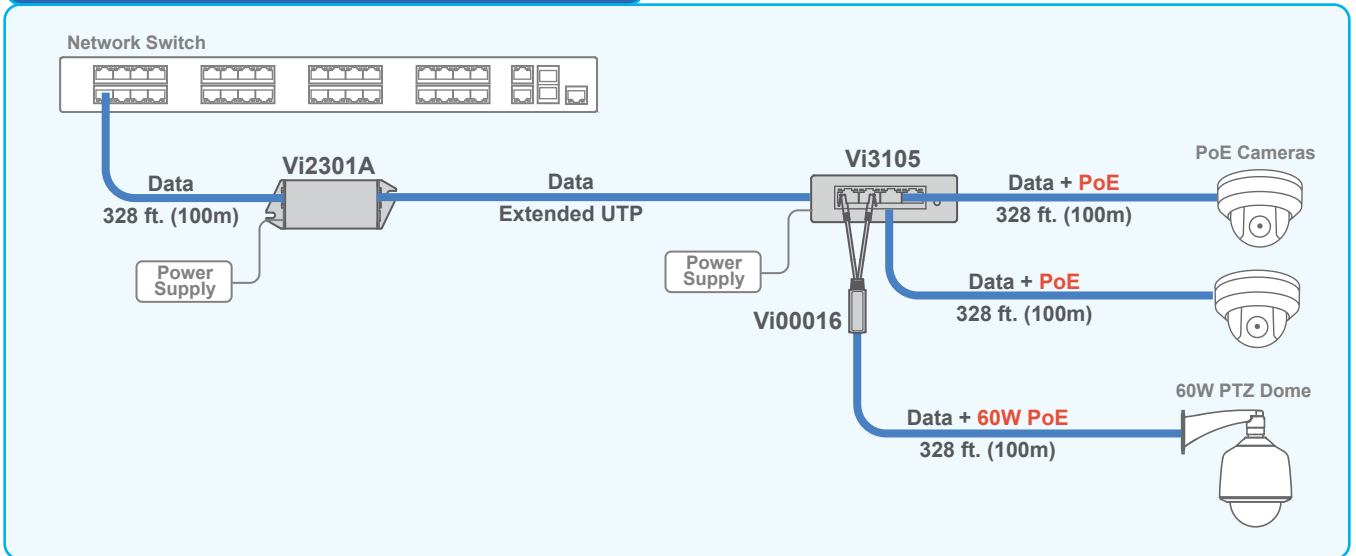

Cat 5/6

Connecting Cameras over Extended UTP

The Vi3105 can receive data over extended distance UTP up to 2,000 ft. at 100Mbps and power 4 PoE cameras using local power supplies.

Connecting Cameras over Extended UTP

The Vi3105 can receive data over extended distance UTP up to 2,000 ft. at 100Mbps and power 60W PoE cameras using the Vi00016 combiner cable and a local power supply.

— Cat 5/6

Connecting Cameras over Extended UTP

The Vi2516, Extended UTP Midspan, can provide PoE to power the Vi3105 over extended distance UTP up to 2,000 ft. at 100Mbps and power up to 4 cameras.