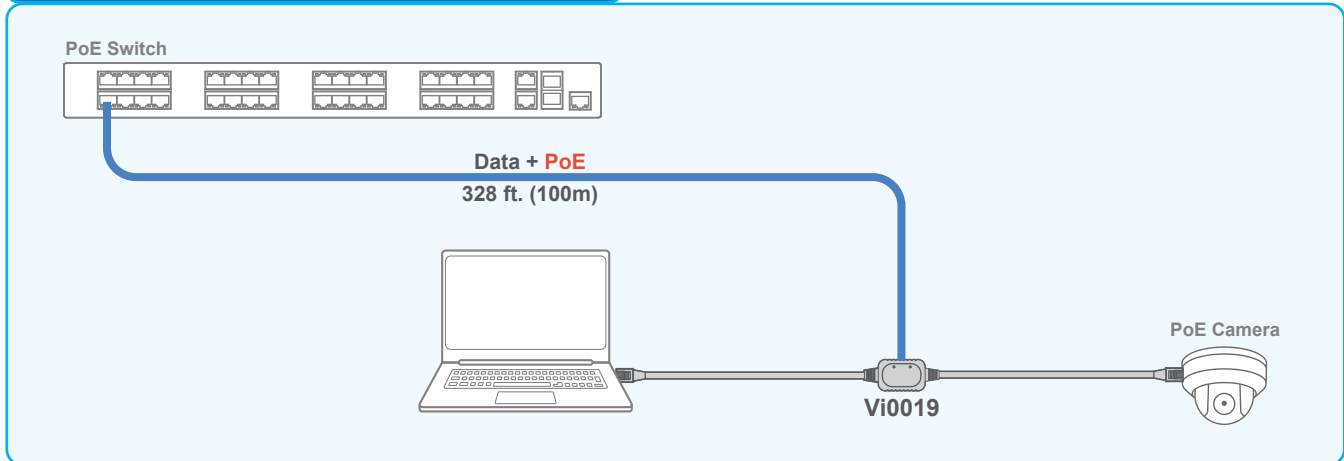

— Cat 5/6

Connecting the camera to wired devices

The Vi0019 enables connecting to a laptop using a wired connection to setup and focus IP cameras.