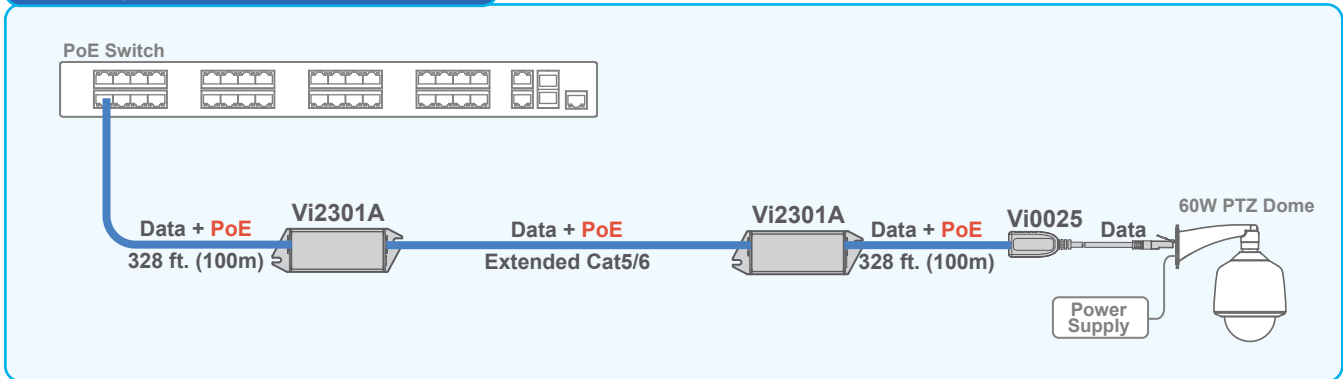

— Cat 5/6

Blocking PoE to non-PoE Cameras

The Vi0025 can be used to block PoE power to non-PoE cameras at long distances.

Blocking PoE to non-PoE network switches

The Vi0025 can be used to block PoE power to non-PoE network switches at long distances.