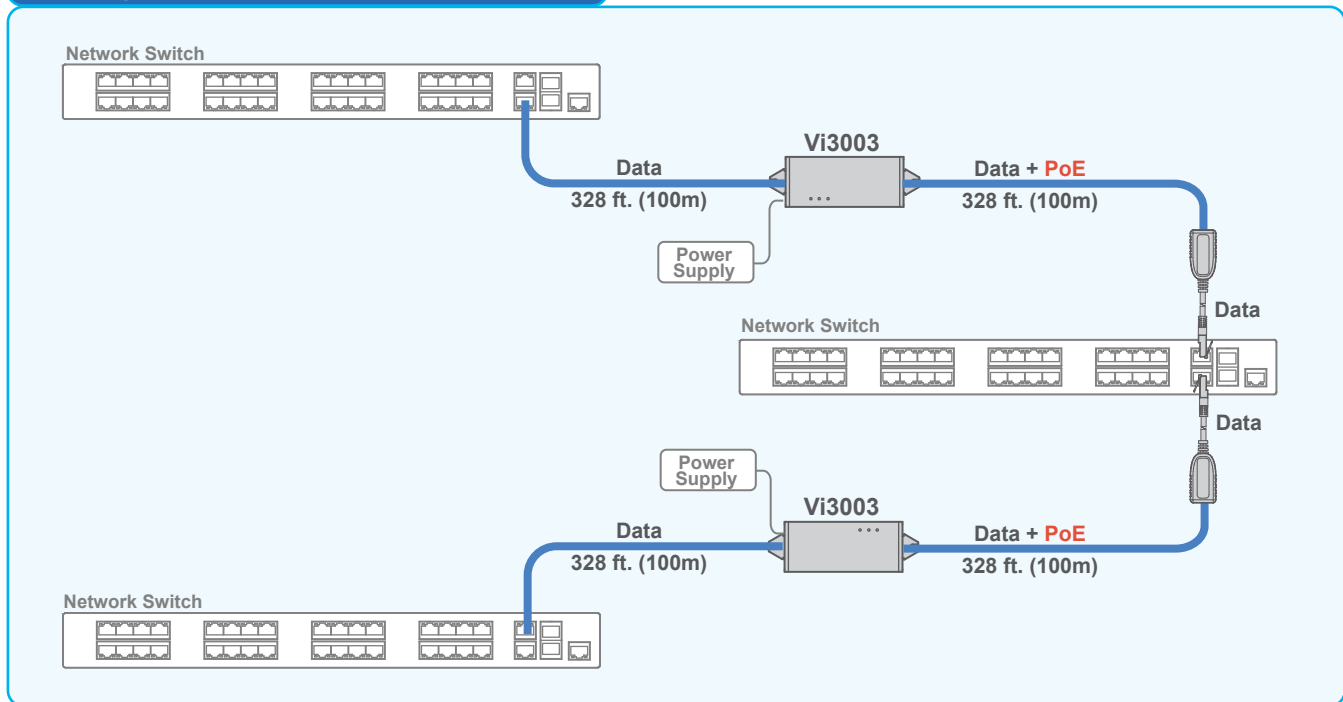

— Cat 5/6

Blocking PoE to non-PoE Cameras

The Vi0025 can be used to block PoE power to non-PoE cameras at long distances.

Blocking PoE to non-PoE network switches

The Vi0025 can be used to block PoE power to non-PoE network switches at long distances.