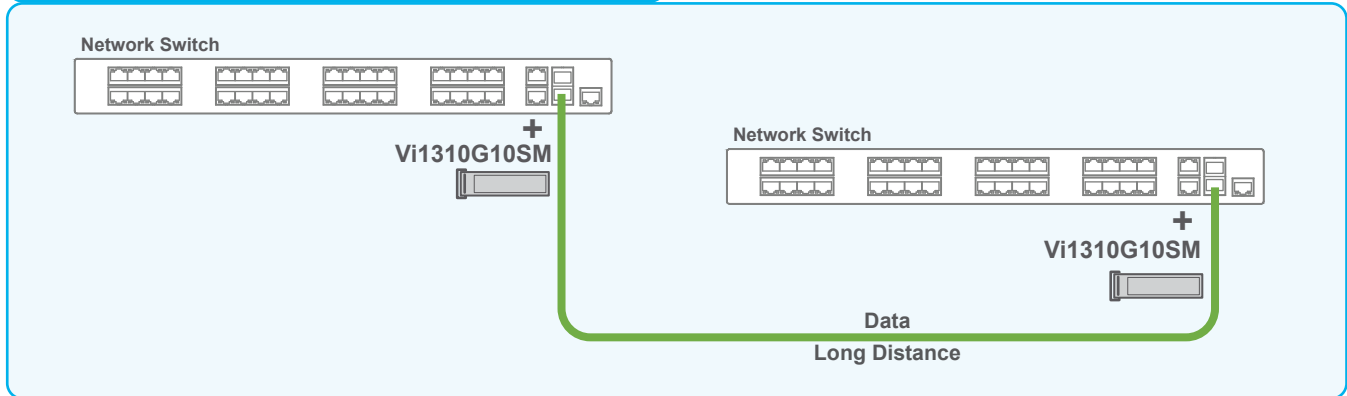

Fiber Optics

Data transmission over Fiber Optic cables

The Vi1310G10SM can connect 2 network switches at long distances at 10,000Mbps data rate.