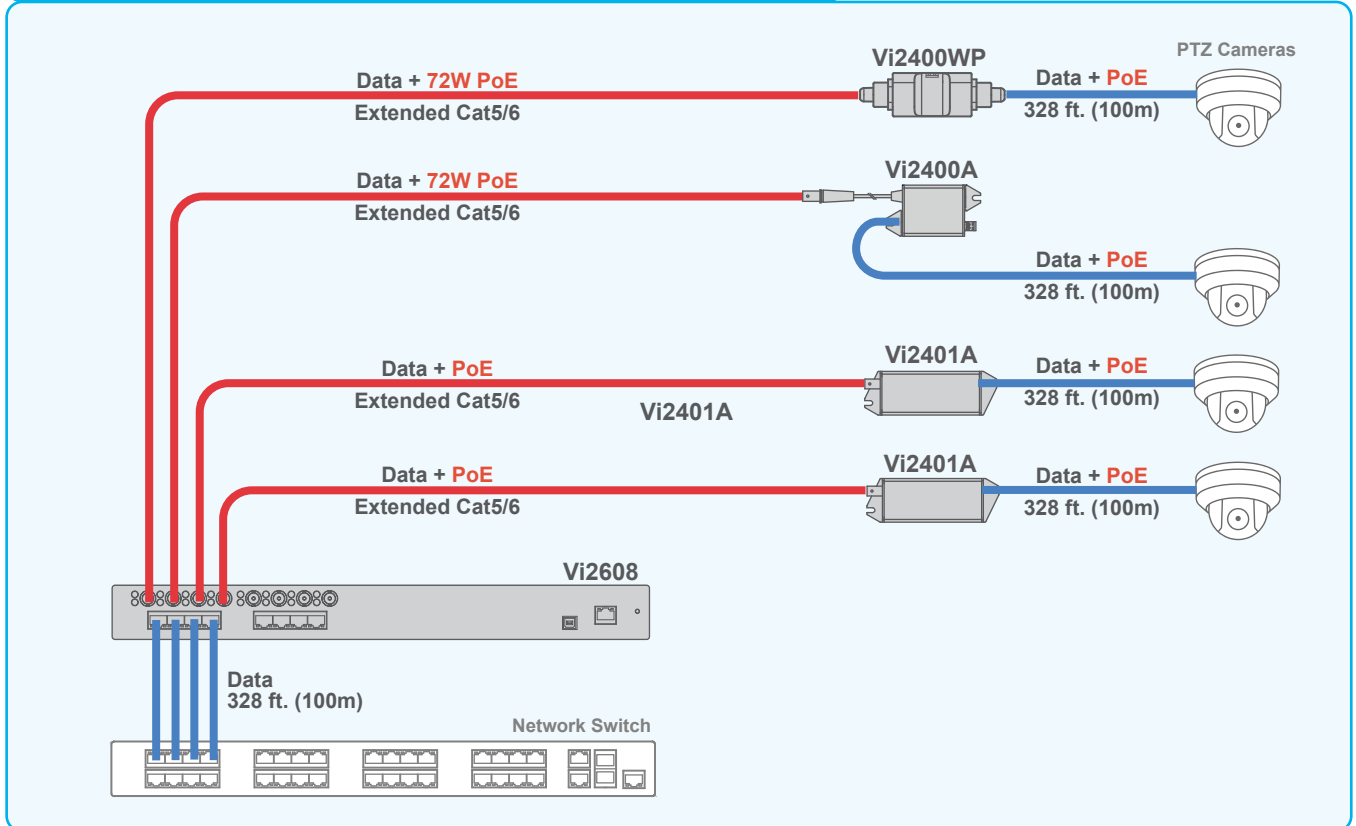

## Connecting Multiple PoE Cameras over Extended Coax

The Vi2608 and Vi240XXs can be used to connect multiple PoE cameras at extended distance Coax.