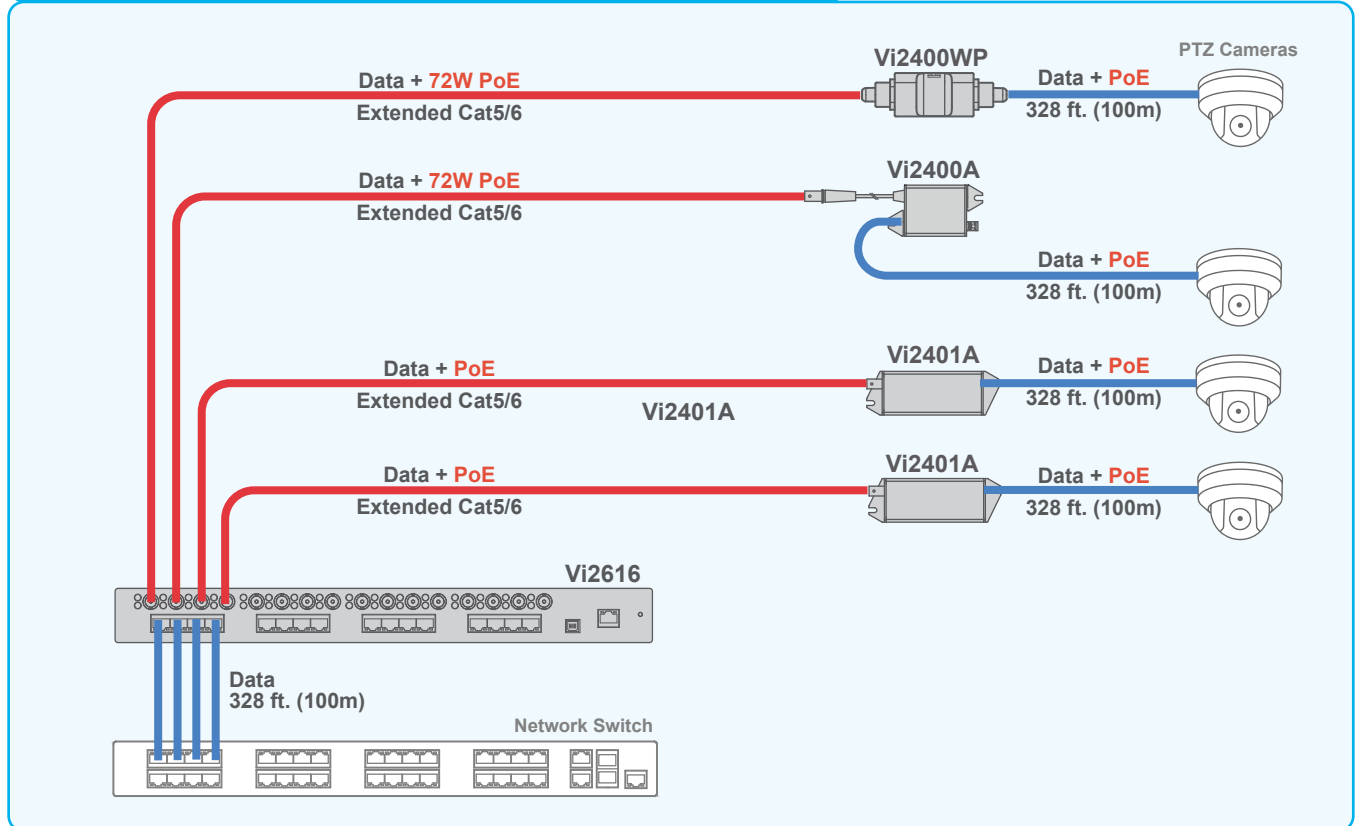

Connecting Multiple PoE Cameras over Extended Coax

The Vi2616 and Vi240XXs can be used to connect multiple PoE cameras at extended distance Coax.