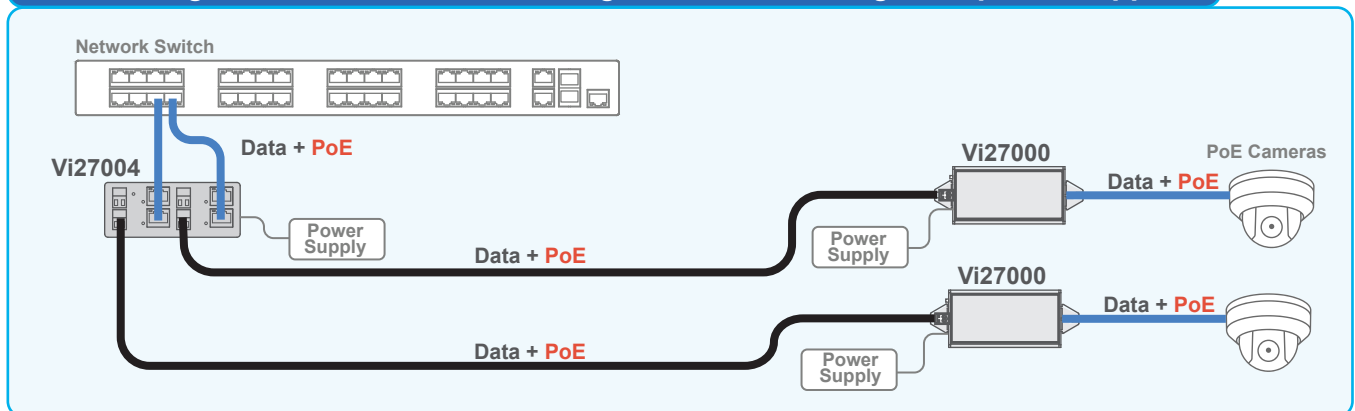

— Single Pair Wire
— Cat 5/6

Transmitting Ethernet and PoE over Single Pair Wires using local power supplies

The Vi27000 transmitter and IP cameras can be powered by a PoE switch.

Transmitting Ethernet and PoE over Single Pair Wires using local power supplies

Both the Vi27004 and the Vi27000 can use local power supplies to power themselves and provide PoE to the IP camera.

Connecting PoE Cameras over Single Pair Wires in Elevators

The Vi27000 series enables transmitting Ethernet and PoE over a wide variety of single pair wires and is ideal for Elevator Applications.