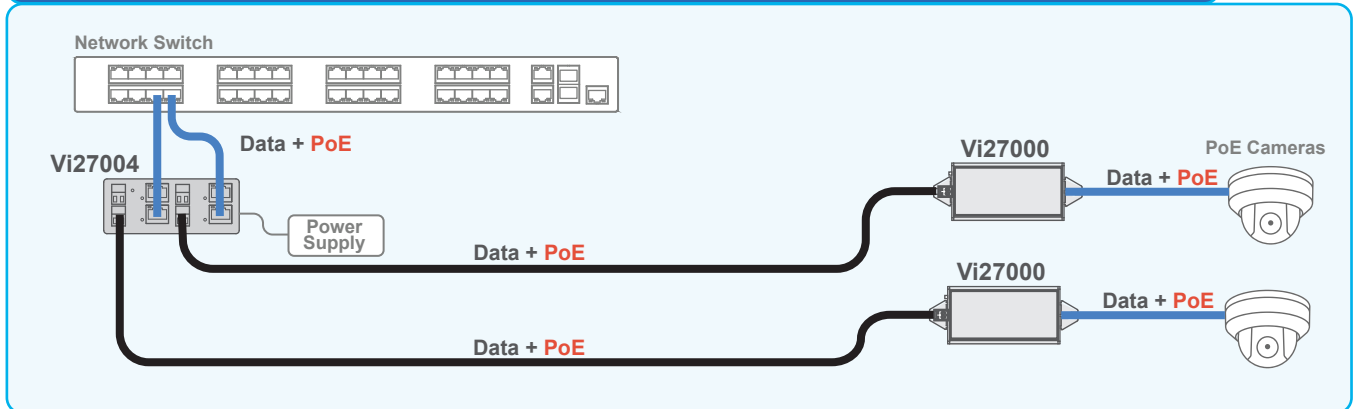

— Single Pair Wire
— Cat 5/6

Transmitting Ethernet and PoE over Single Pair Wires using local power supplies

The Vi27000 transmitter and IP cameras can be powered by a PoE switch.

Transmitting Ethernet and PoE over Single Pair Wires using local power supplies

Both the Vi27004 and the Vi27000 can use local power supplies to power themselves and provide PoE to the IP camera.

Connecting PoE Cameras over Single Pair Wires in Elevators

The Vi27000 series enables transmitting Ethernet and PoE over a wide variety of single pair wires and is ideal for Elevator Applications.