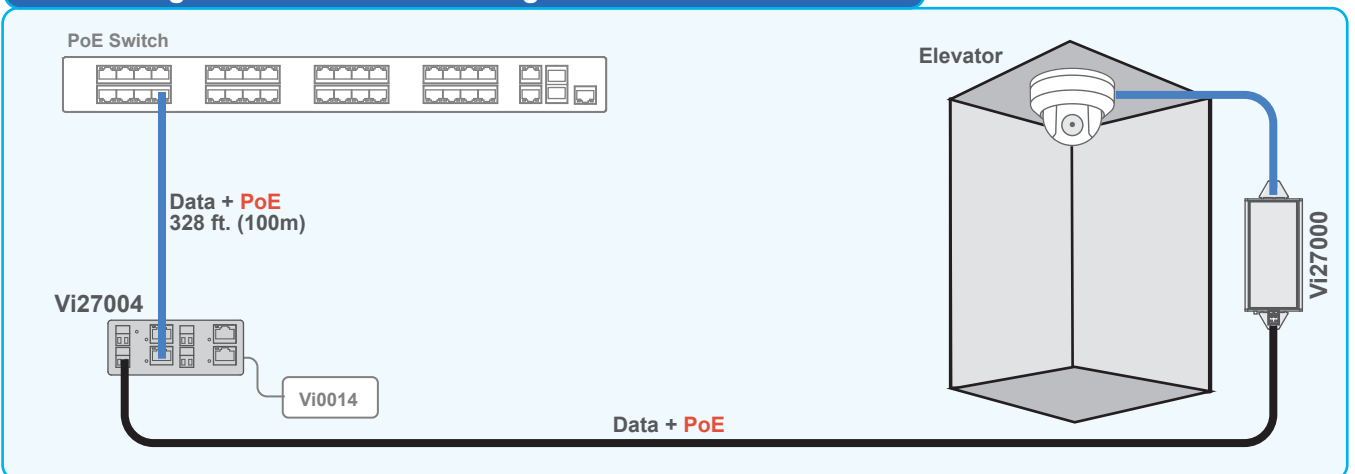

— Single Pair Wire
— Cat 5/6

Transmitting Ethernet and PoE over Single Pair Wires using local power supplies

The Vi27000 transmitter and IP cameras can be powered by a PoE switch.

Transmitting Ethernet and PoE over Single Pair Wires using local power supplies

Both the Vi27004 and the Vi27000 can use local power supplies to power themselves and provide PoE to the IP camera.

Connecting PoE Cameras over Single Pair Wires in Elevators

The Vi27000 series enables transmitting Ethernet and PoE over a wide variety of single pair wires and is ideal for Elevator Applications.