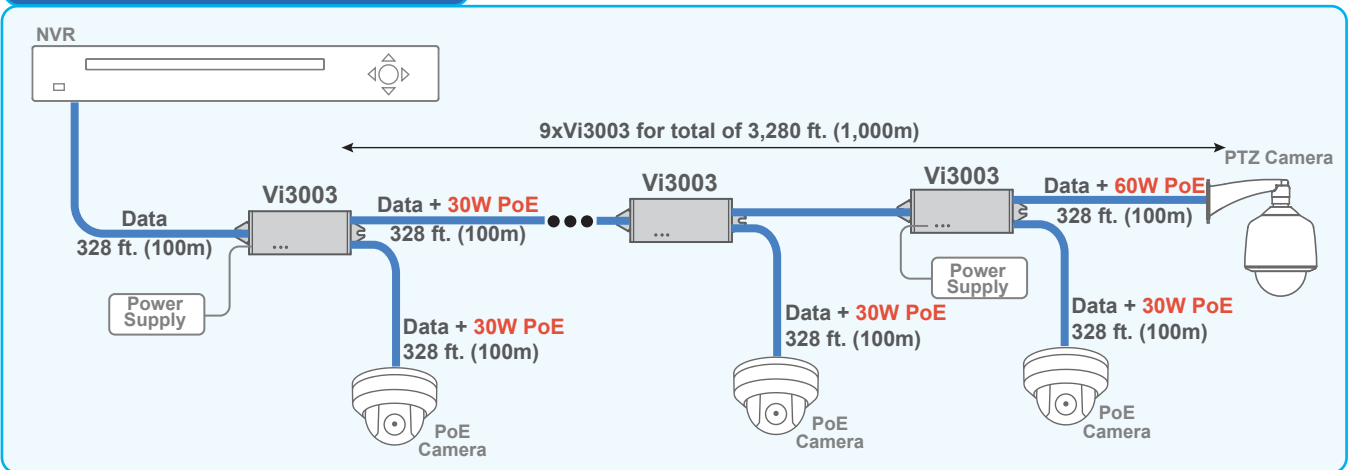

## Providing PoE to 2 Cameras using a Local Power Supply

Vi3003 allows for the transmission of two cameras over a single cable run or adding a new camera close to an existing camera.

## Providing PoE to 2 Cameras using input PoE

Vi3003 allows for the transmission of two cameras over a single cable run or adding a new camera close to an existing camera. The PoE Midspan provides power to the Vi3003 and both cameras.

## Drop and Insert Application

A total of 9 IP addresses can be accessed on a single cable run eliminating the need for network switches.

— Cat 5/6