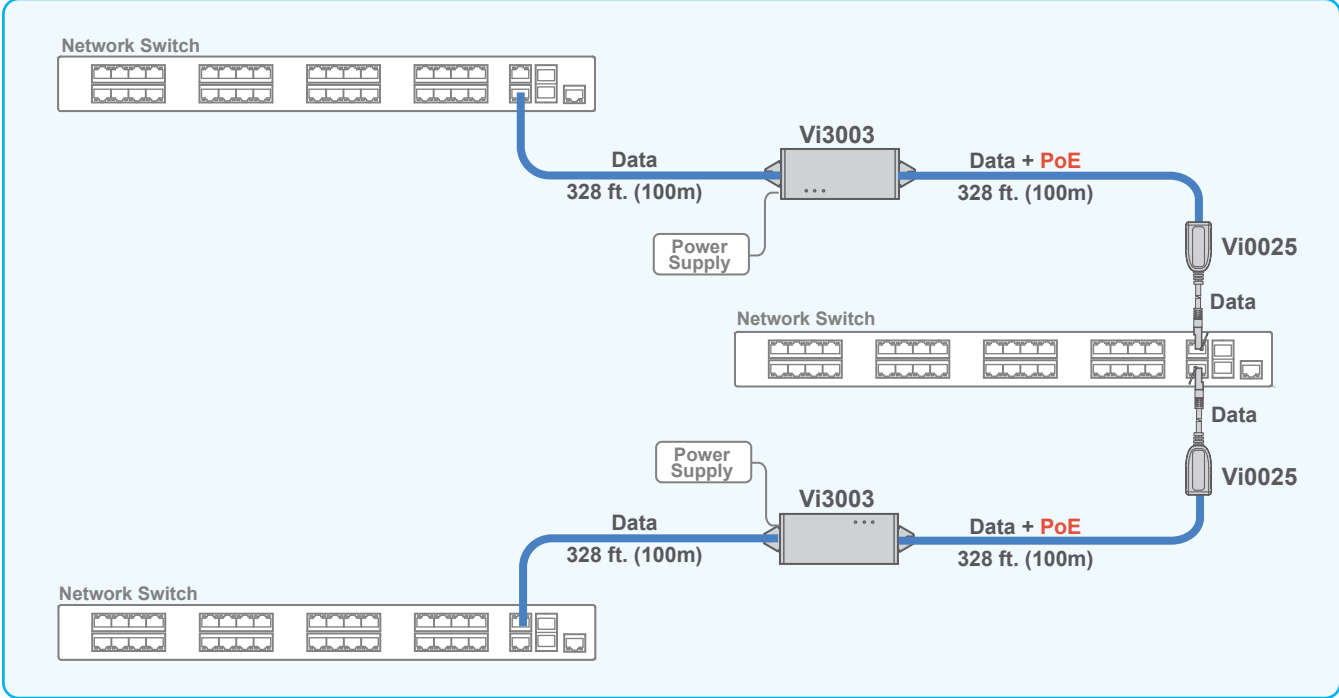

## Providing PoE to 2 Cameras using a Local Power Supply

Vi3003 allows for the transmission of two cameras over a single cable run or adding a new camera close to an existing camera.

## Providing PoE to 2 Cameras using input PoE

Vi3003 allows for the transmission of two cameras over a single cable run or adding a new camera close to an existing camera. The PoE Midspan provides power to the Vi3003 and both cameras.

## Drop and Insert Application

A total of 9 IP addresses can be accessed on a single cable run eliminating the need for network switches.

— Cat 5/6

## 1G Extended Connection between Networks

Vi3003 enables extending 1G connection between networks.