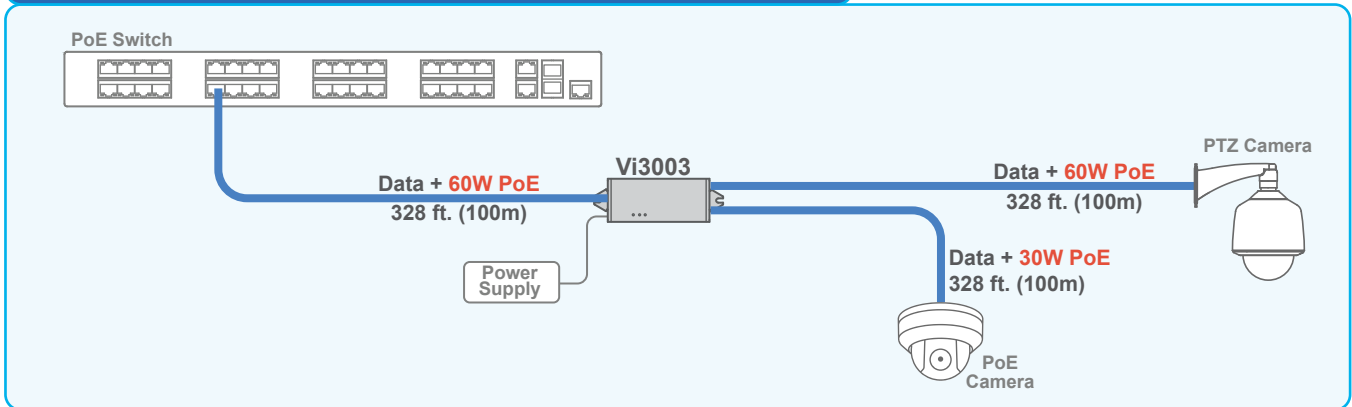

## Providing PoE to 2 Cameras using a Local Power Supply

Vi3003 allows for the transmission of two cameras over a single cable run or adding a new camera close to an existing camera.

## Providing PoE to 2 Cameras using input PoE

Vi3003 allows for the transmission of two cameras over a single cable run or adding a new camera close to an existing camera. The PoE Midspan provides power to the Vi3003 and both cameras.

## Drop and Insert Application

A total of 9 IP addresses can be accessed on a single cable run eliminating the need for network switches.

— Cat 5/6