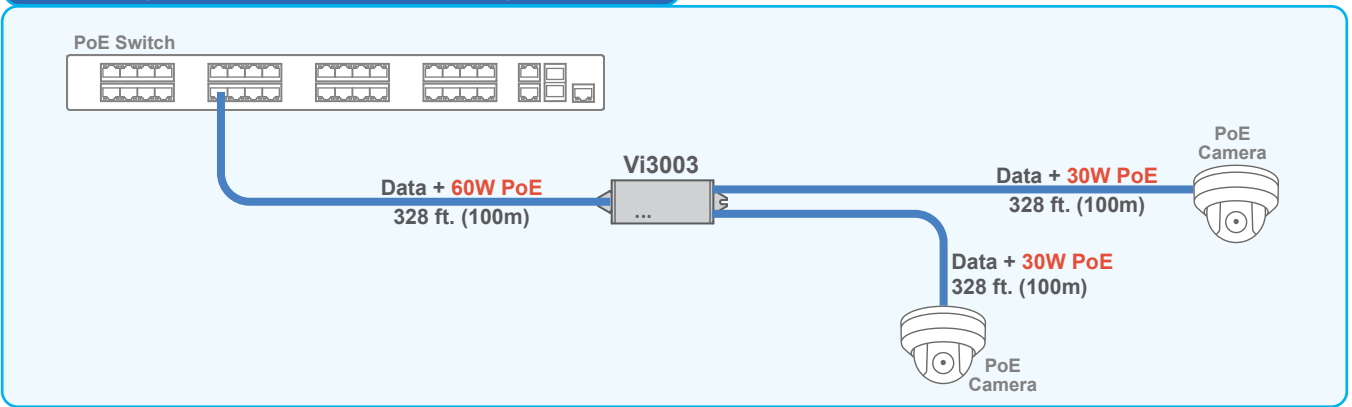

## Providing PoE to 2 Cameras using a Local Power Supply

Vi3003 allows for the transmission of two cameras over a single cable run or adding a new camera close to an existing camera.

## Providing PoE to 2 Cameras using input PoE

Vi3003 allows for the transmission of two cameras over a single cable run or adding a new camera close to an existing camera. The PoE Midspan provides power to the Vi3003 and both cameras.

## Drop and Insert Application

A total of 9 IP addresses can be accessed on a single cable run eliminating the need for network switches.

— Cat 5/6

## 1G Extended Connection between Networks

Vi3003 enables extending 1G connection between networks.