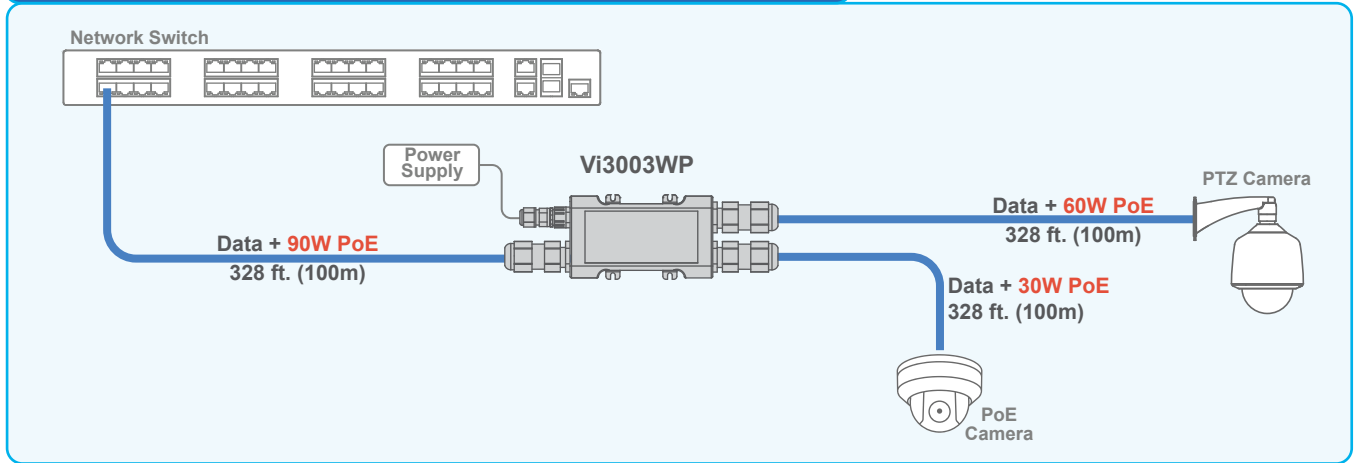

Providing PoE to 2 Cameras using a Local Power Supply

Vi3003WP allows for the transmission of two cameras over a single cable run or adding a new camera close to an existing camera.

Providing PoE to 2 Cameras using input PoE

Vi3003WP allows for the transmission of two cameras over a single cable run or adding a new camera close to an existing camera. The PoE Midspan provides power to the Vi3003WP and both cameras.

Vi3003WP

Application Drawings

— Cat 5/6

Drop and Insert Application

A total of 9 IP addresses can be accessed on a single cable run eliminating the need for network switches.

1G Extended Connection between Networks