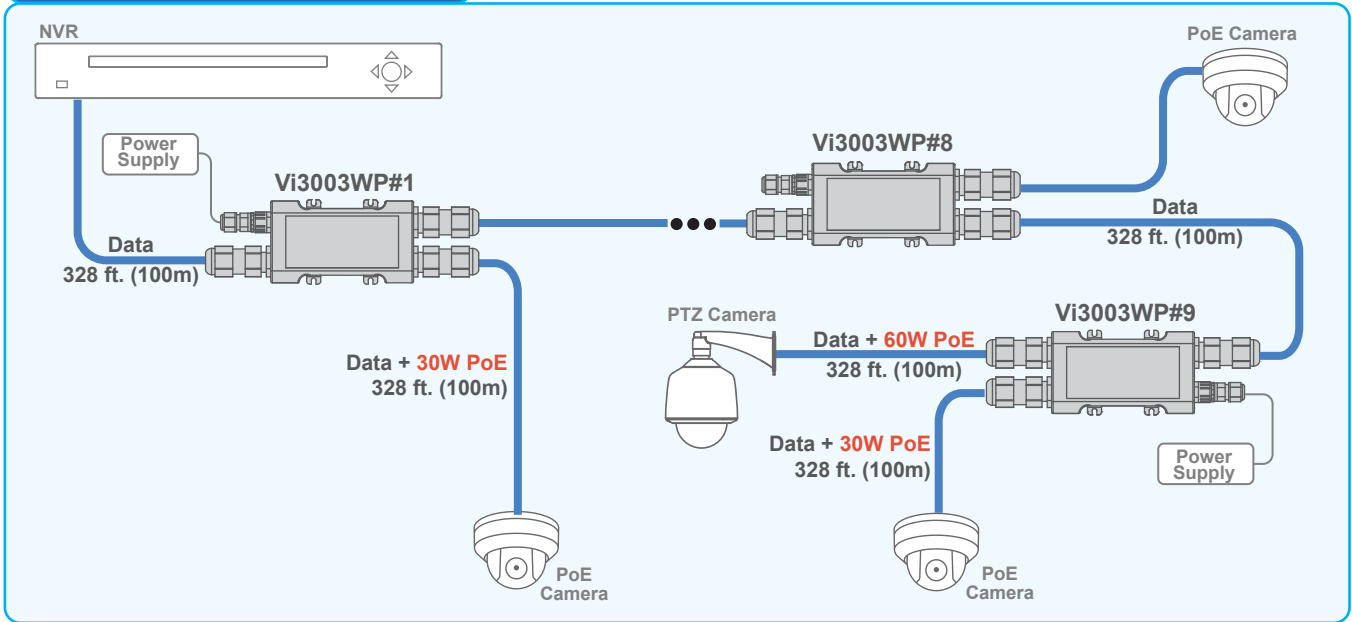

Providing PoE to 2 Cameras using a Local Power Supply

Vi3003WP allows for the transmission of two cameras over a single cable run or adding a new camera close to an existing camera.

Providing PoE to 2 Cameras using input PoE

Vi3003WP allows for the transmission of two cameras over a single cable run or adding a new camera close to an existing camera. The PoE Midspan provides power to the Vi3003WP and both cameras.

Vi3003WP

Application Drawings

— Cat 5/6

Drop and Insert Application

A total of 9 IP addresses can be accessed on a single cable run eliminating the need for network switches.

1G Extended Connection between Networks