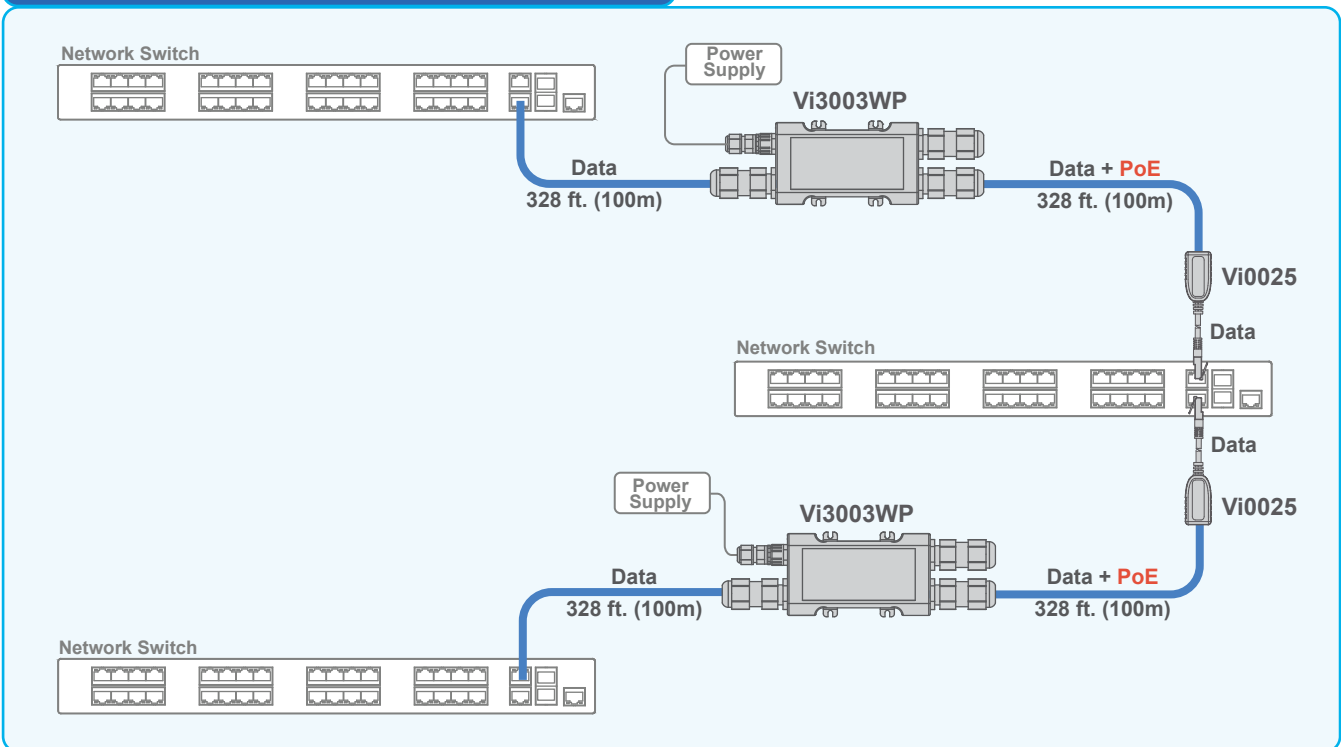

Providing PoE to 2 Cameras using a Local Power Supply

Vi3003WP allows for the transmission of two cameras over a single cable run or adding a new camera close to an existing camera.

Providing PoE to 2 Cameras using input PoE

Vi3003WP allows for the transmission of two cameras over a single cable run or adding a new camera close to an existing camera. The PoE Midspan provides power to the Vi3003WP and both cameras.

Vi3003WP

Application Drawings

— Cat 5/6

Drop and Insert Application

A total of 9 IP addresses can be accessed on a single cable run eliminating the need for network switches.

1G Extended Connection between Networks

Vi3003WP enables extending 1G connection between networks.

TEL (+1) 858-484-5209 • FAX (+1) 858-484-1205
7810 Trade Street, Suite 100, San Diego, CA 92121, USA • support@vigatron.com • www.vigatron.com