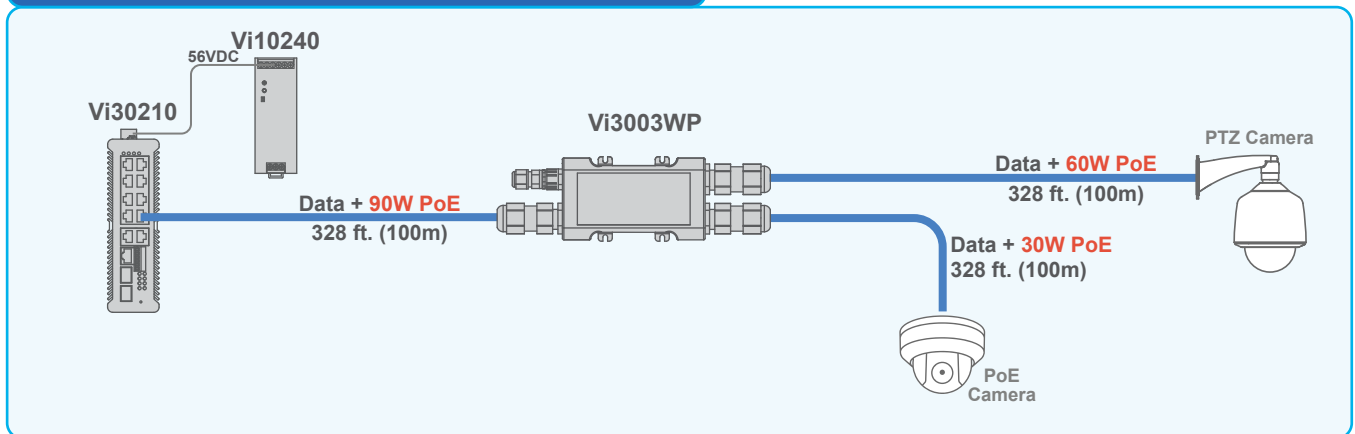

Providing PoE to 2 Cameras using a Local Power Supply

Vi3003WP allows for the transmission of two cameras over a single cable run or adding a new camera close to an existing camera.

Providing PoE to 2 Cameras using input PoE

Vi3003WP allows for the transmission of two cameras over a single cable run or adding a new camera close to an existing camera. The PoE Midspan provides power to the Vi3003WP and both cameras.

Vi3003WP

Application Drawings

— Cat 5/6

Drop and Insert Application

A total of 9 IP addresses can be accessed on a single cable run eliminating the need for network switches.

1G Extended Connection between Networks