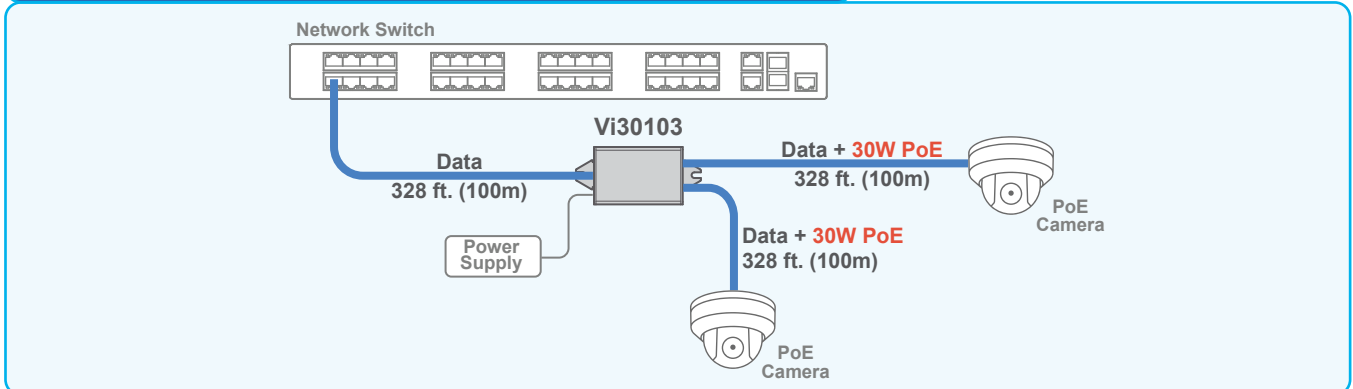

## Providing PoE to 2 Cameras using a Local Power Supply

Vi30103 allows for the transmission of two cameras over a single cable run or adding a new camera close to an existing camera.

## Providing PoE to 2 Cameras using input PoE

Vi30103 allows for the transmission of two cameras over a single cable run or adding a new camera close to an existing camera. The PoE Midspan provides power to the Vi30103 and both cameras.