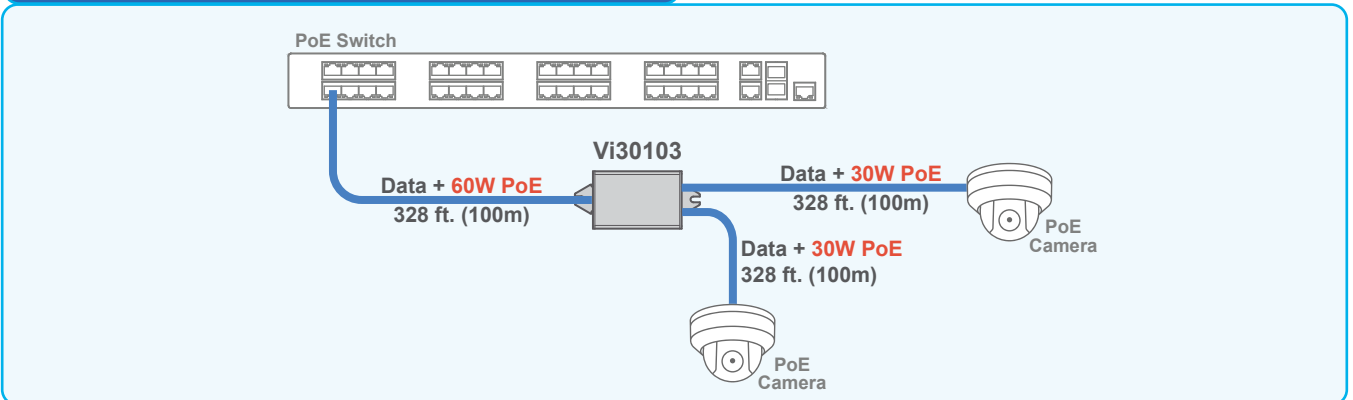

# Application Drawings

Cat 5/6

## Providing PoE to 2 Cameras using a Local Power Supply

Vi30103 allows for the transmission of two cameras over a single cable run or adding a new camera close to an existing camera.

## Providing PoE to 2 Cameras using input PoE

Vi30103 allows for the transmission of two cameras over a single cable run or adding a new camera close to an existing camera. The PoE Midspan provides power to the Vi30103 and both cameras.