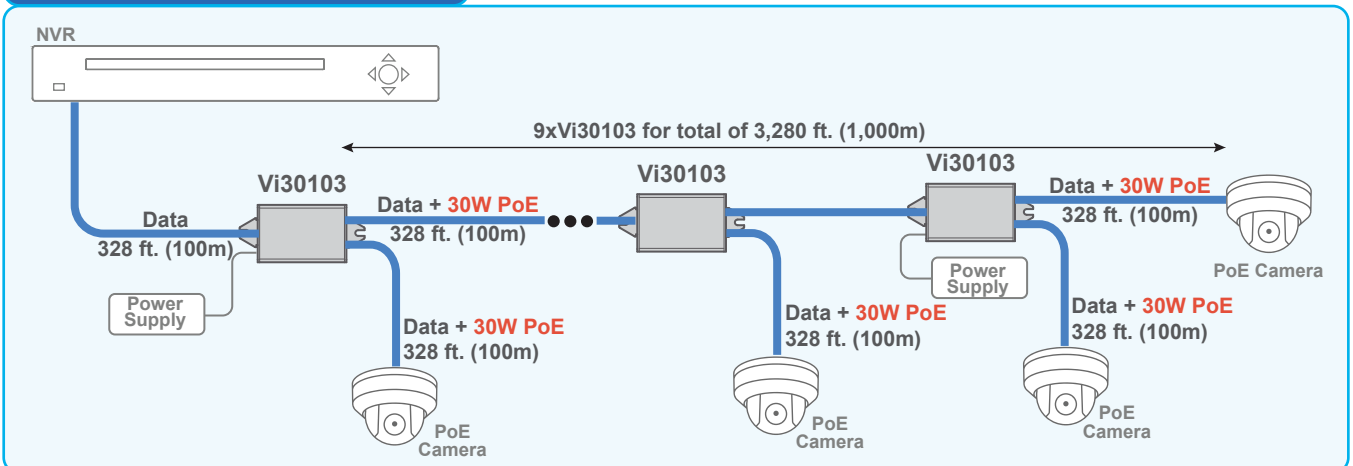

## Providing PoE to 2 Cameras using a Local Power Supply

Vi30103 allows for the transmission of two cameras over a single cable run or adding a new camera close to an existing camera.

## Providing PoE to 2 Cameras using input PoE

Vi30103 allows for the transmission of two cameras over a single cable run or adding a new camera close to an existing camera. The PoE Midspan provides power to the Vi30103 and both cameras.

## Drop and Insert Application

A total of 9 IP addresses can be accessed on a single cable run eliminating the need for network switches.

TEL (+1) 858-484-5209 • FAX (+1) 858-484-1205

7810 Trade Street, Suite 100, San Diego, CA 92121, USA • support@vigatron.com • www.vigatron.com