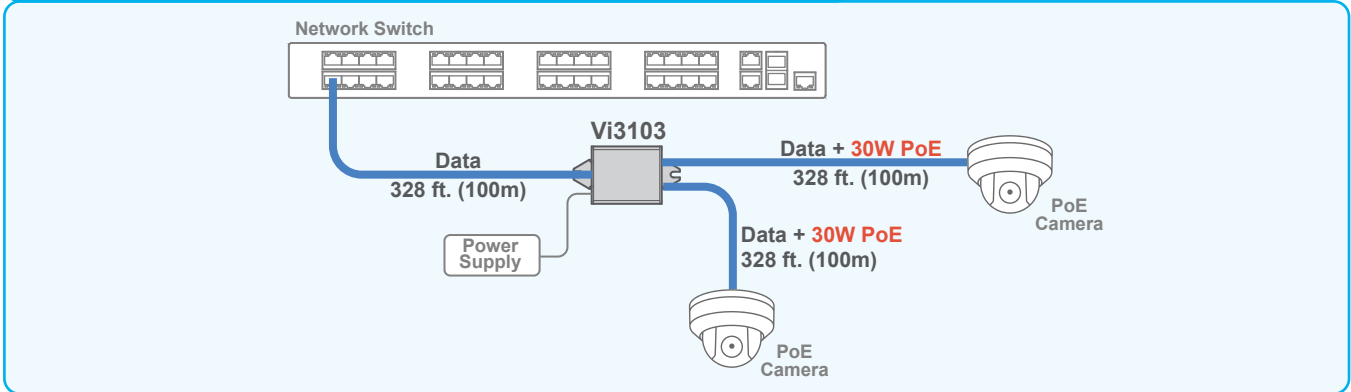

## Providing PoE to 2 Cameras using a Local Power Supply

Vi3103 allows for the transmission of two cameras over a single cable run or adding a new camera close to an existing camera.

## Providing PoE to 2 Cameras using input PoE

Vi3103 allows for the transmission of two cameras over a single cable run or adding a new camera close to an existing camera. The PoE Midspan provides power to the Vi3103 and both cameras.

## Drop and Insert Application

A total of 9 IP addresses can be accessed on a single cable run eliminating the need for network switches.