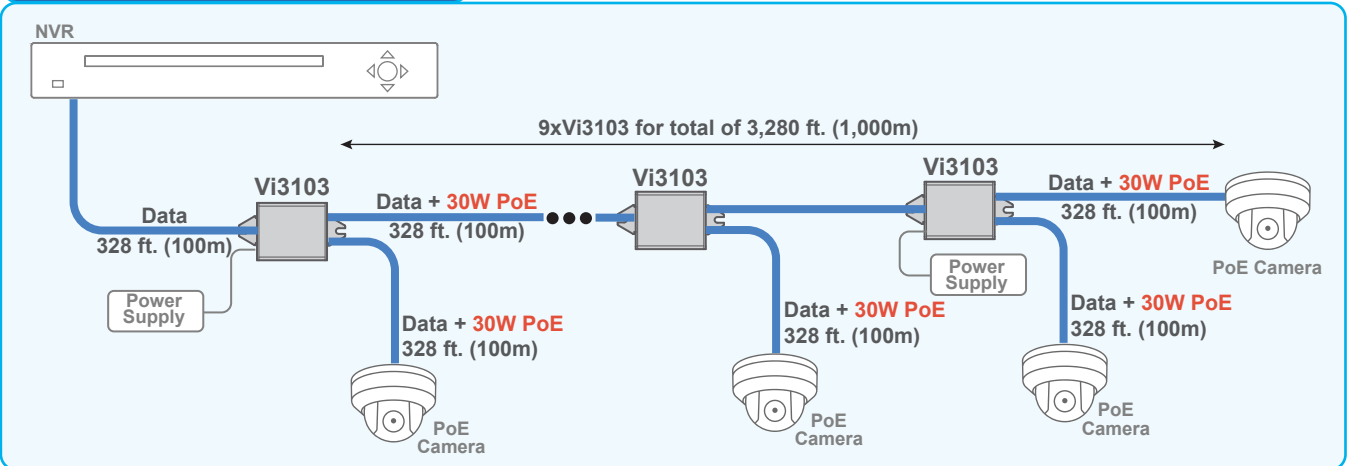

## Providing PoE to 2 Cameras using a Local Power Supply

Vi3103 allows for the transmission of two cameras over a single cable run or adding a new camera close to an existing camera.

## Providing PoE to 2 Cameras using input PoE

Vi3103 allows for the transmission of two cameras over a single cable run or adding a new camera close to an existing camera. The PoE Midspan provides power to the Vi3103 and both cameras.

## Drop and Insert Application

A total of 9 IP addresses can be accessed on a single cable run eliminating the need for network switches.