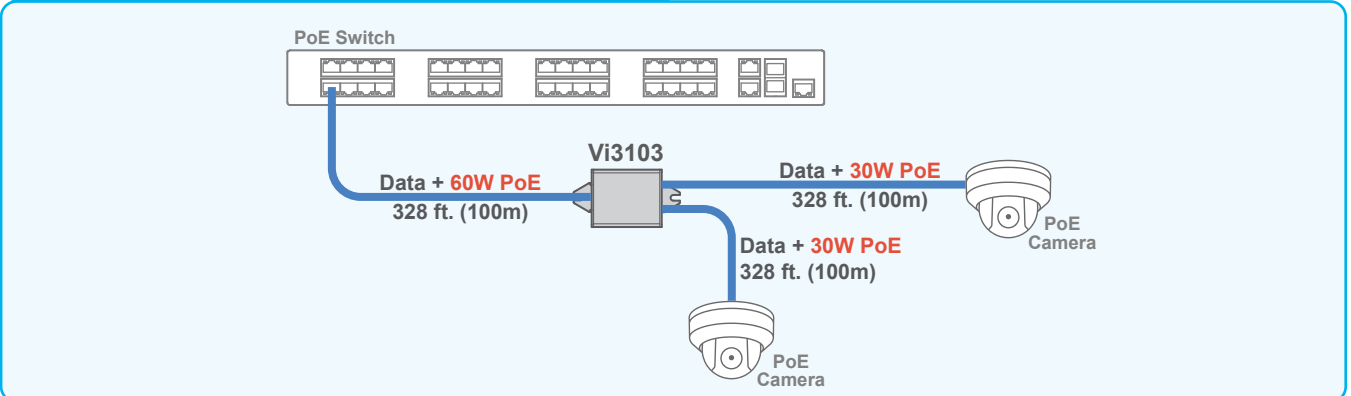

## Providing PoE to 2 Cameras using a Local Power Supply

Vi3103 allows for the transmission of two cameras over a single cable run or adding a new camera close to an existing camera.

## Providing PoE to 2 Cameras using input PoE

Vi3103 allows for the transmission of two cameras over a single cable run or adding a new camera close to an existing camera. The PoE Midspan provides power to the Vi3103 and both cameras.

## Drop and Insert Application

A total of 9 IP addresses can be accessed on a single cable run eliminating the need for network switches.