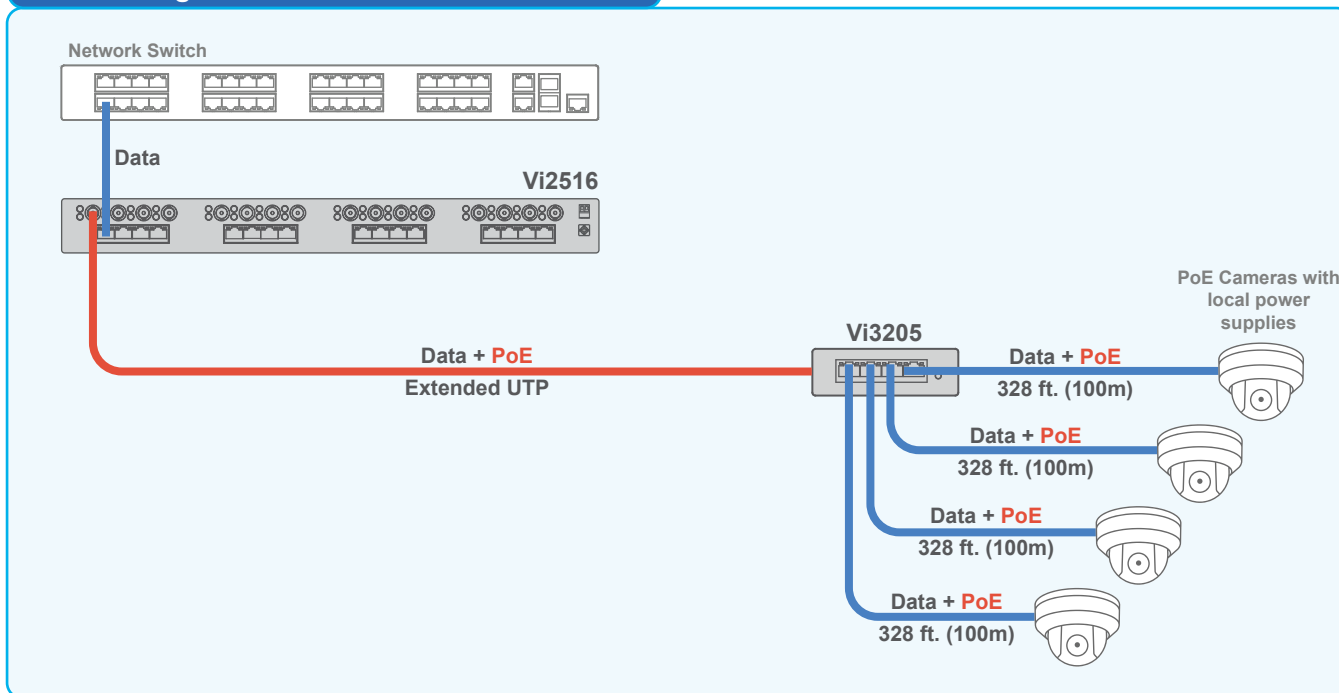

Connecting Cameras over Extended UTP

The Vi3205 can receive data over Coax up to 3,000 ft. at 100Mbps. and power up to 4 cameras using a local power supply.

Connecting Cameras over Extended UTP

The Vi3205 can receive data over extended distance Coax up to 3,000 ft. at 100Mbps and power 60W PoE cameras using the Vi00016 combiner cable and a local power supply.

Connecting Cameras over Extended UTP

The Vi3205 can receive data and PoE power for powering itself over extended distance Coax up to 3,000 ft. at 100Mbps. The cameras use local power supplies.