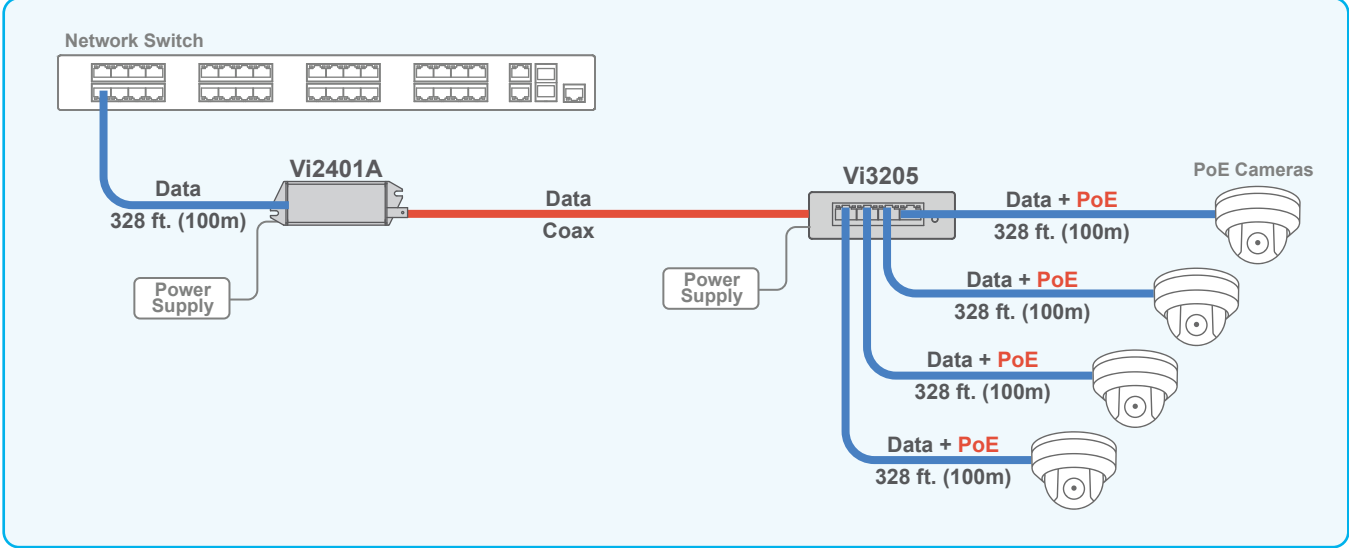

Connecting Cameras over Extended UTP

The Vi3205 can receive data over Coax up to 3,000 ft. at 100Mbps. and power up to 4 cameras using a local power supply.

Connecting Cameras over Extended UTP

The Vi3205 can receive data over extended distance Coax up to 3,000 ft. at 100Mbps and power 60W PoE cameras using the Vi00016 combiner cable and a local power supply.

Connecting Cameras over Extended UTP

The Vi3205 can receive data and PoE power for powering itself over extended distance Coax up to 3,000 ft. at 100Mbps. The cameras use local power supplies.