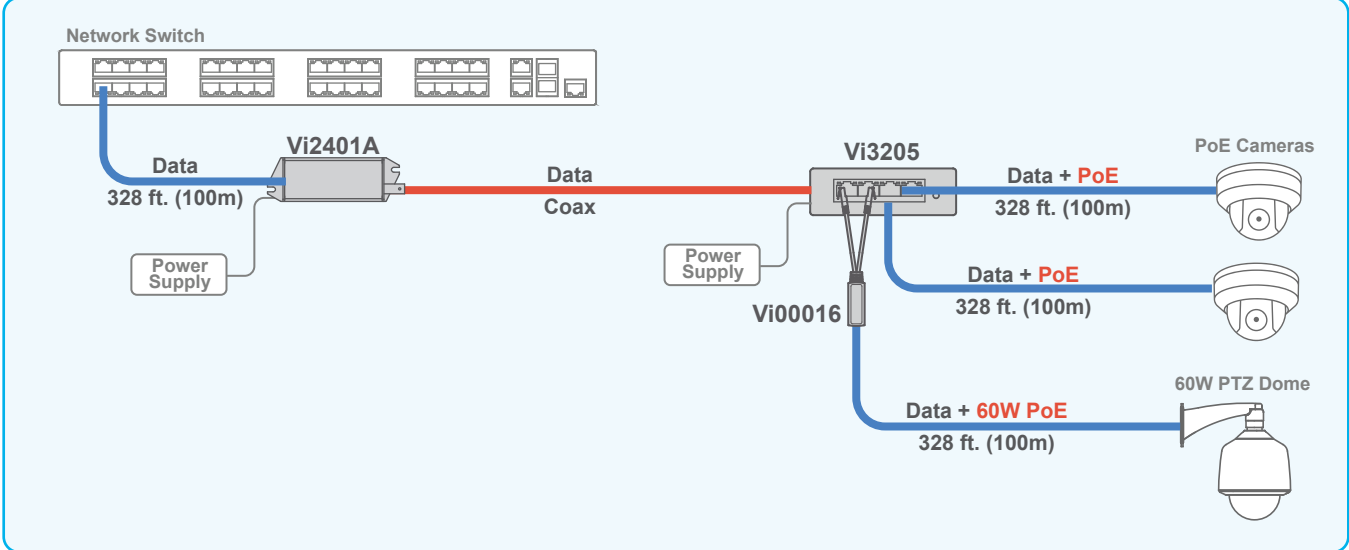

Connecting Cameras over Extended UTP

The Vi3205 can receive data over Coax up to 3,000 ft. at 100Mbps. and power up to 4 cameras using a local power supply.

Connecting Cameras over Extended UTP

The Vi3205 can receive data over extended distance Coax up to 3,000 ft. at 100Mbps and power 60W PoE cameras using the Vi00016 combiner cable and a local power supply.

Connecting Cameras over Extended UTP

The Vi3205 can receive data and PoE power for powering itself over extended distance Coax up to 3,000 ft. at 100Mbps. The cameras use local power supplies.