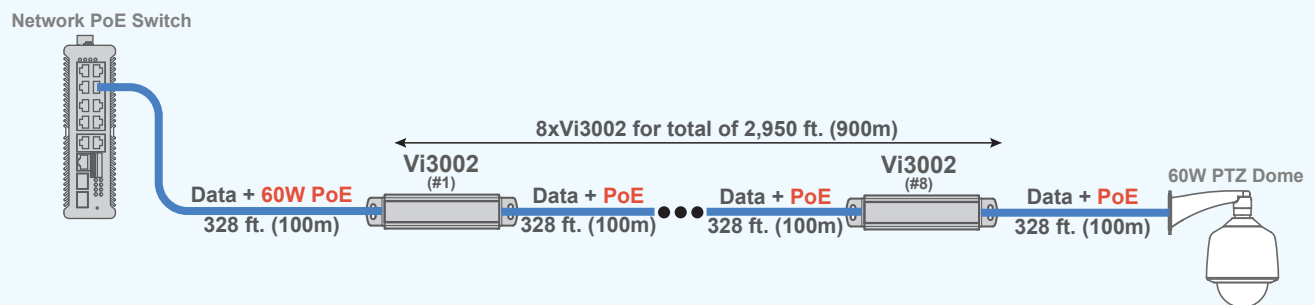

Extending Ethernet and 60W PoE from a PoE Switch

A single Vi3002 extends Ethernet and PoE from a PoE switch for total Distance of 656 ft. (200m).

Extending Ethernet and 60W PoE from a Switch & PoE Midspan

A single Vi3002 extends Ethernet and PoE from a network switch and a PoE Midspan for total Distance of 656 ft. (200m).

Extending Ethernet and 60W PoE using multiple Vi3002s

Up to 8 x Vi3002 can be used in series to extend Ethernet and PoE for up to 2950 ft. (900m).

— Cat 5/6

Connecting Multiple PoE Cameras at Extended Distances

The Vi3002 can be used to connect multiple PoE cameras at extended distances.