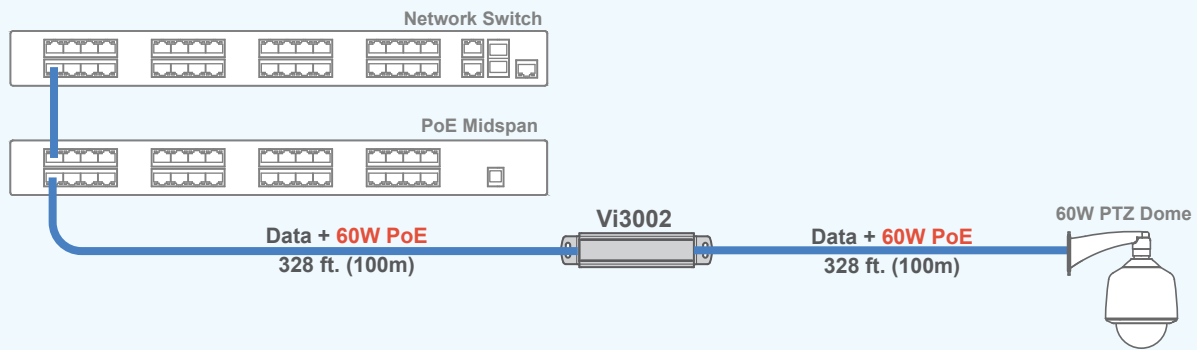

Extending Ethernet and 60W PoE from a PoE Switch

A single Vi3002 extends Ethernet and PoE from a PoE switch for total Distance of 656 ft. (200m).

Extending Ethernet and 60W PoE from a Switch & PoE Midspan

A single Vi3002 extends Ethernet and PoE from a network switch and a PoE Midspan for total Distance of 656 ft. (200m).

Extending Ethernet and 60W PoE using multiple Vi3002s

Up to 8 x Vi3002 can be used in series to extend Ethernet and PoE for up to 2950 ft. (900m).

— Cat 5/6

Connecting Multiple PoE Cameras at Extended Distances

The Vi3002 can be used to connect multiple PoE cameras at extended distances.