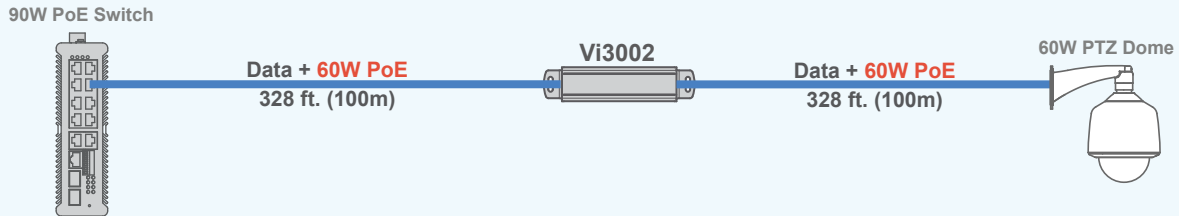

Extending Ethernet and 60W PoE from a PoE Switch

A single Vi3002 extends Ethernet and PoE from a PoE switch for total Distance of 656 ft. (200m).

Extending Ethernet and 60W PoE from a Switch & PoE Midspan

A single Vi3002 extends Ethernet and PoE from a network switch and a PoE Midspan for total Distance of 656 ft. (200m).

Extending Ethernet and 60W PoE using multiple Vi3002s

Up to 8 x Vi3002 can be used in series to extend Ethernet and PoE for up to 2950 ft. (900m).

— Cat 5/6

Connecting Multiple PoE Cameras at Extended Distances

The Vi3002 can be used to connect multiple PoE cameras at extended distances.