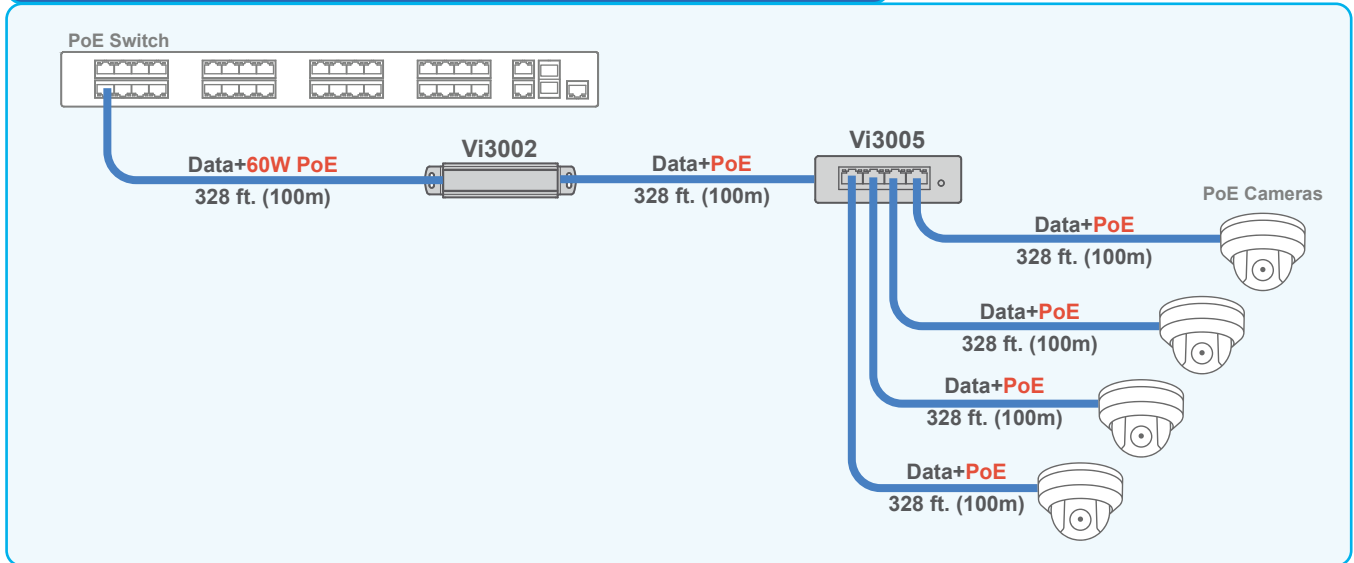

Extending Ethernet and 60W PoE from a PoE Switch

A single Vi3002 extends Ethernet and PoE from a PoE switch for total Distance of 656 ft. (200m).

Extending Ethernet and 60W PoE from a Switch & PoE Midspan

A single Vi3002 extends Ethernet and PoE from a network switch and a PoE Midspan for total Distance of 656 ft. (200m).

Extending Ethernet and 60W PoE using multiple Vi3002s

Up to 8 x Vi3002 can be used in series to extend Ethernet and PoE for up to 2950 ft. (900m).

— Cat 5/6

Connecting Multiple PoE Cameras at Extended Distances

The Vi3002 can be used to connect multiple PoE cameras at extended distances.