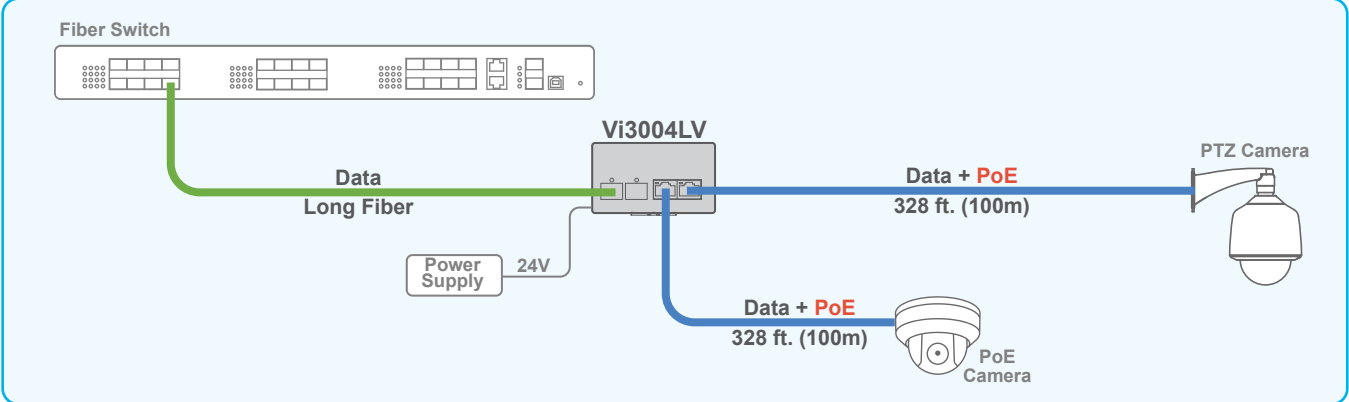

## Providing PoE to 2 Cameras at long distances over Fiber

Vi3004LV allows for the transmission of two cameras over a single Fiber cable or adding a new camera close to an existing camera.

## Drop and Insert Application

Multiple Vi3004LVs can be cascaded over a single cable run eliminating the need for network switches.