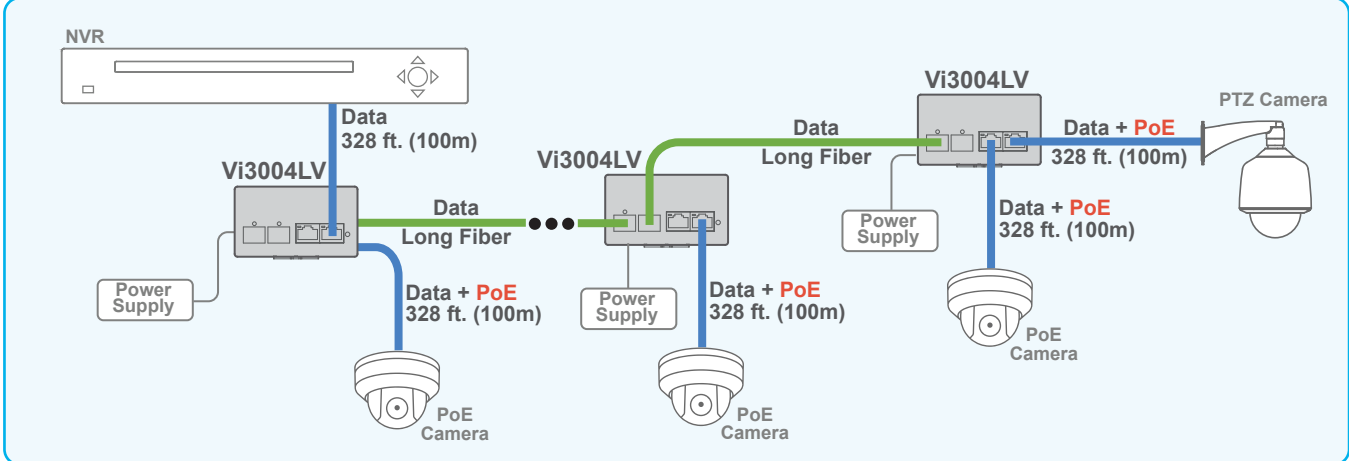

## Providing PoE to 2 Cameras at long distances over Fiber

Vi3004LV allows for the transmission of two cameras over a single Fiber cable or adding a new camera close to an existing camera.

## Drop and Insert Application

Multiple Vi3004LVs can be cascaded over a single cable run eliminating the need for network switches.