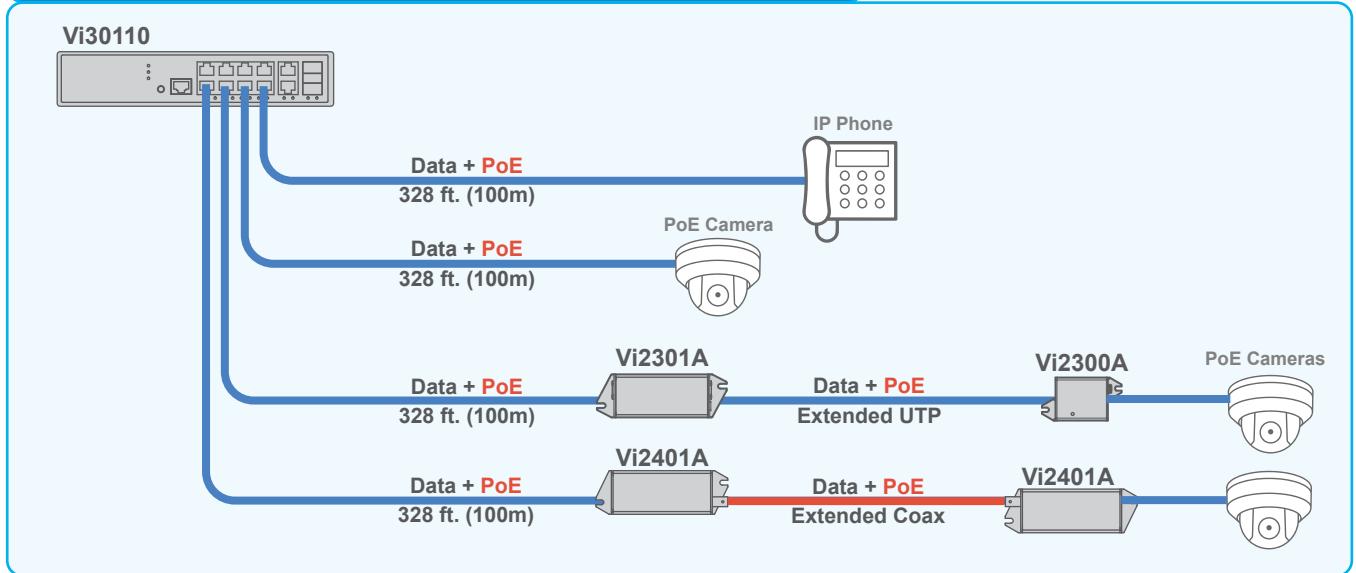

Connecting PoE cameras over extended Coax and UTP

The Vi30110 can be used with extenders to communicate with IP devices over extended distance UTP or Coax.