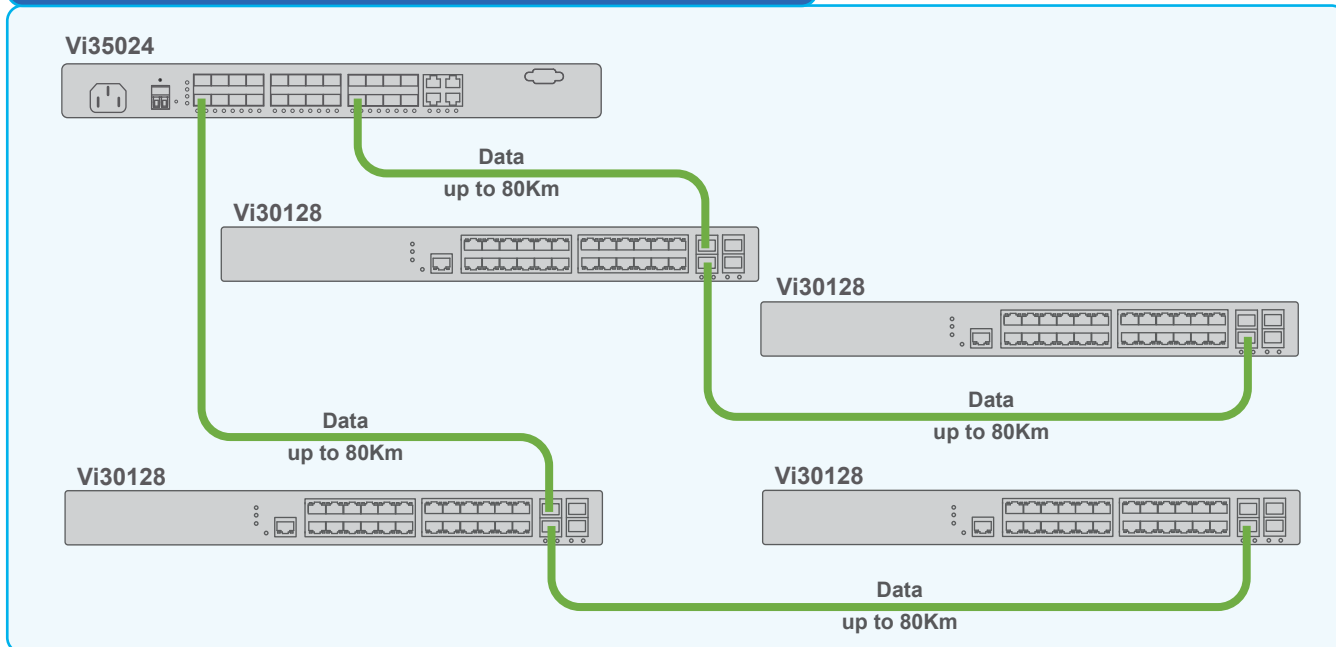

## Connecting PoE Cameras over Fiber cables

Vigtron media converters and switches with Fiber connection can be used with Vi35024 to provide PoE to cameras or other PoE devices.

## Connecting Multiple Network Switches and Networks

The built-in generator for ICMP, TCP, and UDP packets simplifies set-ups and allows for in-system troubleshooting over direct connections and hops between individual camera or multiple switch connections.