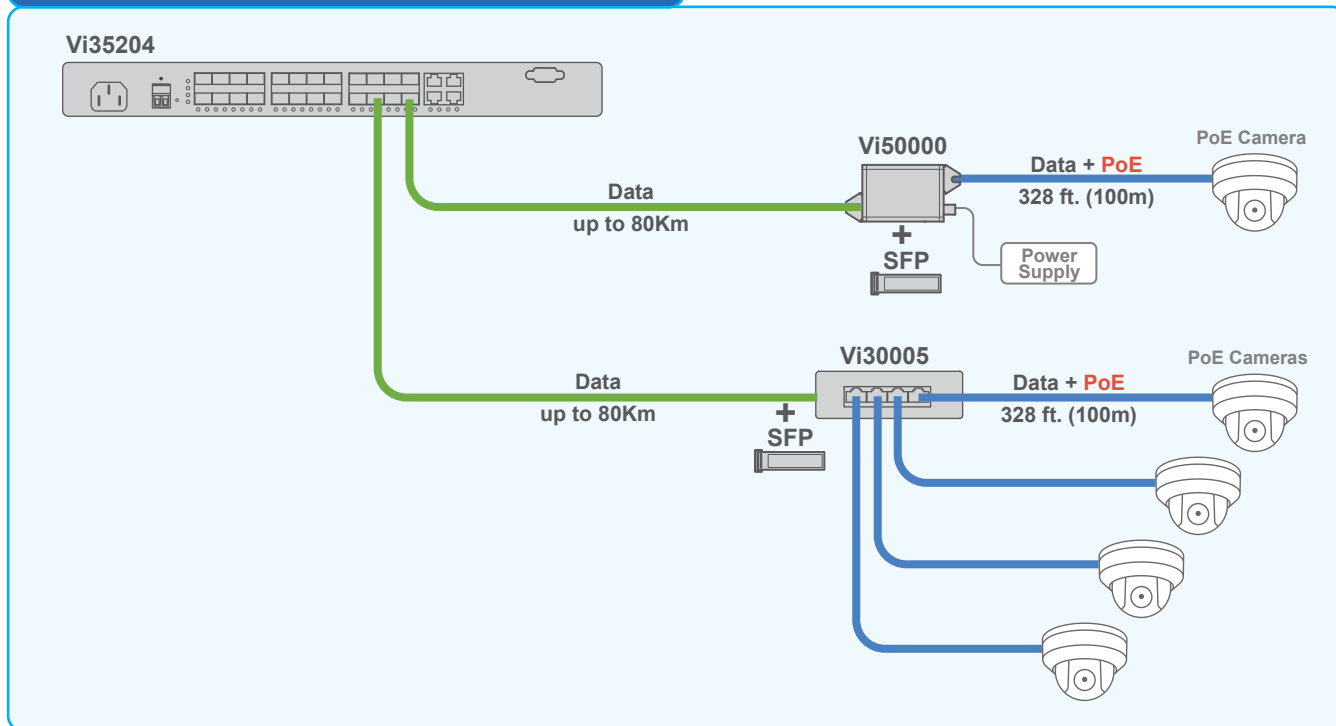

## Connecting PoE Cameras over Fiber cables

Vigtron media converters and switches with Fiber connection can be used with Vi35024 to provide PoE to cameras or other PoE devices.

## Connecting Multiple Network Switches and Networks

The built-in generator for ICMP, TCP, and UDP packets simplifies set-ups and allows for in-system troubleshooting over direct connections and hops between individual camera or multiple switch connections.