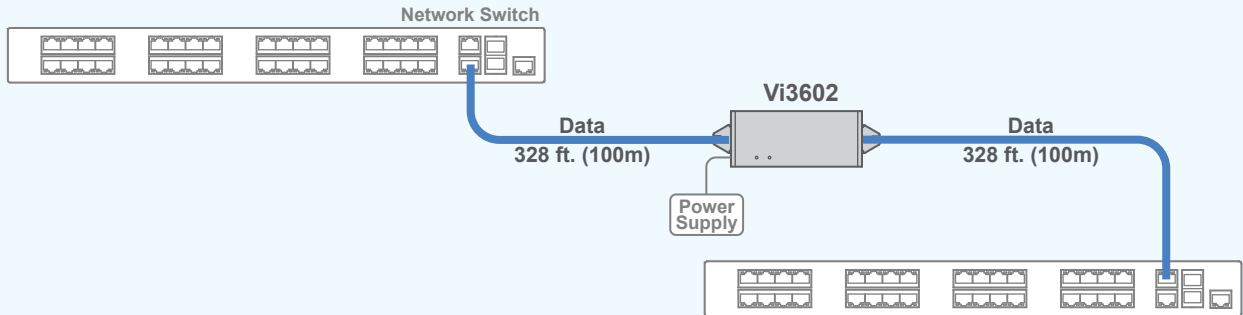

— Cat 5/6

Connecting Network switches beyond 100m

The Vi3602 can extend 1G connection of network switches beyond the 100 meters of standard Ethernet.

Connecting Multiple PoE Cameras at Extended Distances

The Vi3602 can be used to connect multiple PoE cameras at extended distances.

Extending Ethernet and PoE using multiple Vi3602s

Up to 8 x Vi3002 can be used in series to extend Ethernet and PoE for up to 2950 ft. (900m).