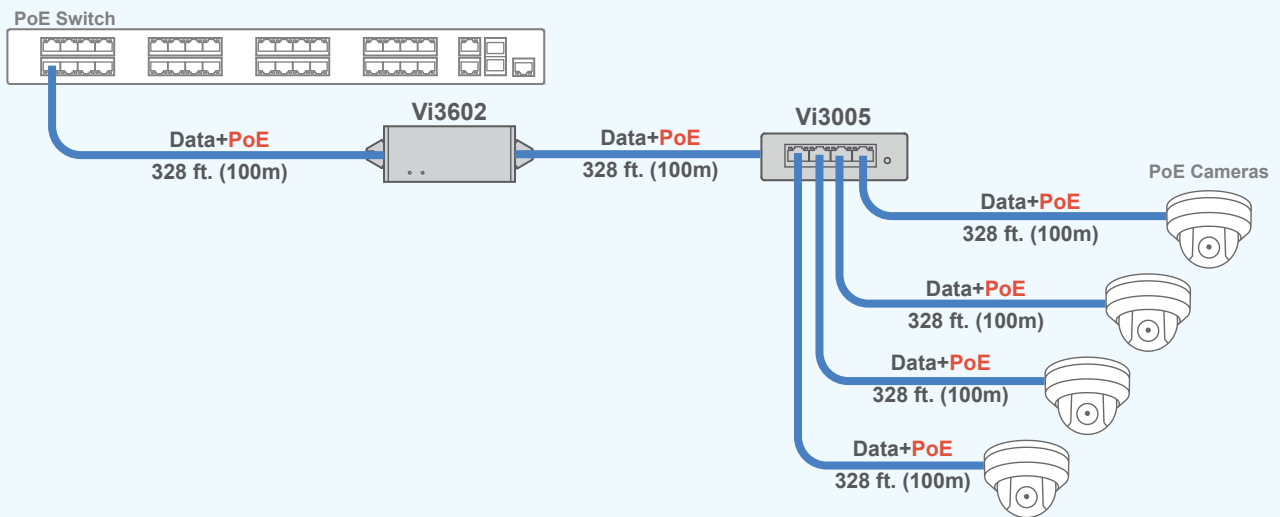

— Cat 5/6

Connecting Network switches beyond 100m

The Vi3602 can extend 1G connection of network switches beyond the 100 meters of standard Ethernet.

Connecting Multiple PoE Cameras at Extended Distances

The Vi3602 can be used to connect multiple PoE cameras at extended distances.

Extending Ethernet and PoE using multiple Vi3602s

Up to 8 x Vi3002 can be used in series to extend Ethernet and PoE for up to 2950 ft. (900m).