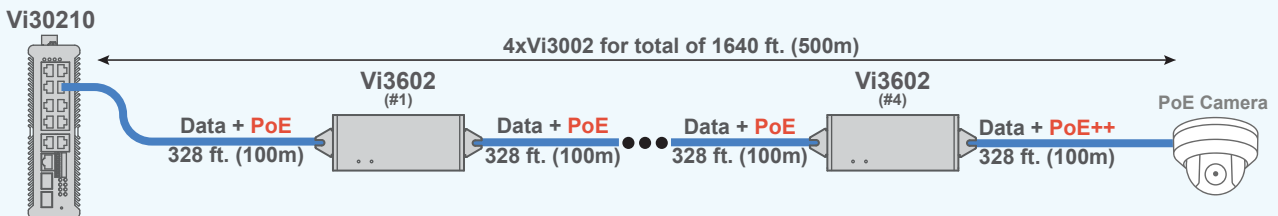

— Cat 5/6

Connecting Network switches beyond 100m

The Vi3602 can extend 1G connection of network switches beyond the 100 meters of standard Ethernet.

Connecting Multiple PoE Cameras at Extended Distances

The Vi3602 can be used to connect multiple PoE cameras at extended distances.

Extending Ethernet and PoE using multiple Vi3602s

Up to 8 x Vi3002 can be used in series to extend Ethernet and PoE for up to 2950 ft. (900m).