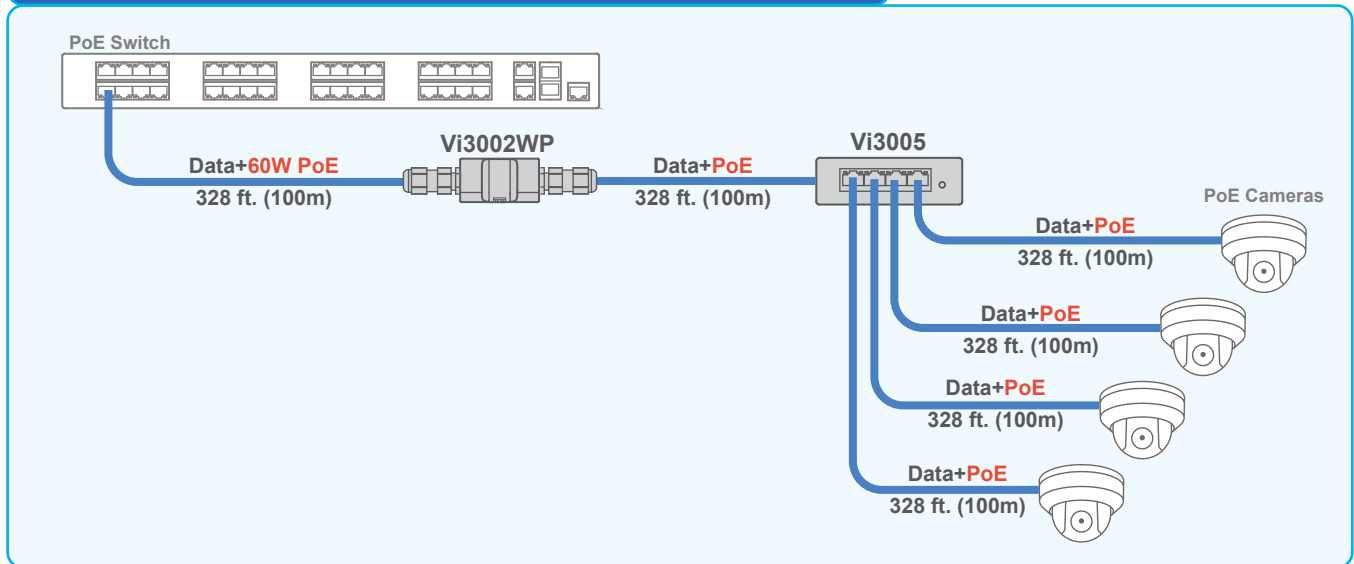

Extending Ethernet and 60W PoE from a PoE Switch

A single Vi3002 extends Ethernet and PoE from a PoE switch for total Distance of 656 ft. (200m).

Extending Ethernet and 60W PoE from a Switch & PoE Midspan

A single Vi3002 extends Ethernet and PoE from a network switch and a PoE Midspan for total Distance of 656 ft. (200m).

Extending Ethernet and 60W PoE using multiple Vi3002WPs

Up to 8 x Vi3002 can be used in series to extend Ethernet and PoE for up to 2950 ft. (900m).

Connecting Multiple PoE Cameras at Extended Distances

The Vi3002 can be used to connect multiple PoE cameras at extended distances.