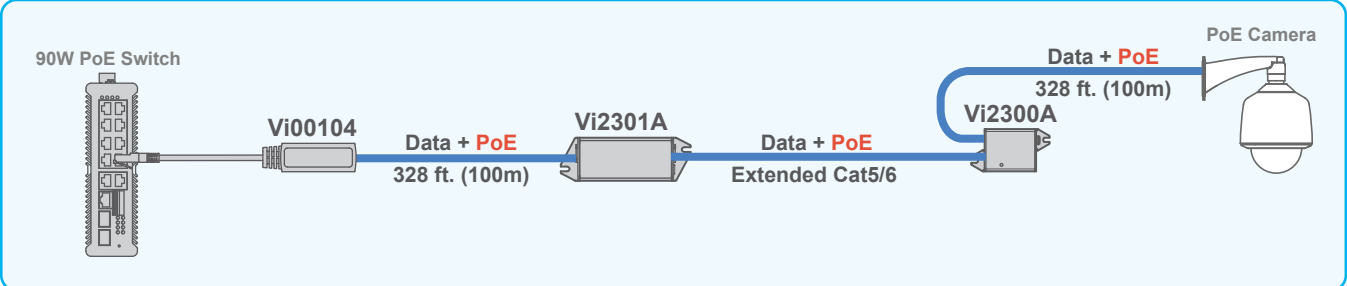

— Cat 5/6

Powering PoE cameras over standard UTP

The Vi00104 can provide PoE power at longer distances with lower loss of power over standard distance UTP.

Powering PoE cameras over Extended UTP

The Vi00104 can provide PoE power at longer distances with lower loss of power over extended distance UTP.