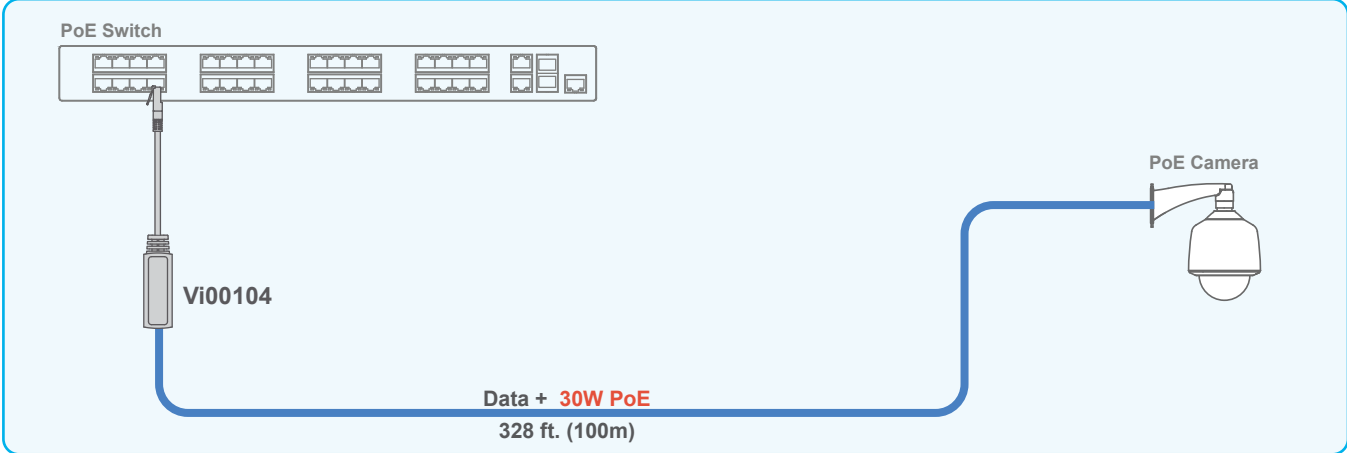

— Cat 5/6

Powering PoE cameras over standard UTP

The Vi00104 can provide PoE power at longer distances with lower loss of power over standard distance UTP.

Powering PoE cameras over Extended UTP

The Vi00104 can provide PoE power at longer distances with lower loss of power over extended distance UTP.