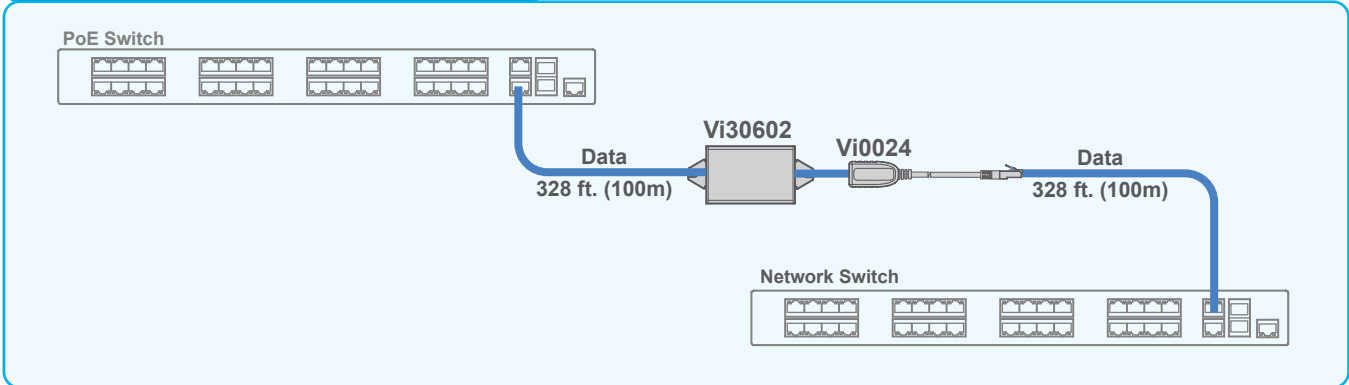

Cat 5/6

Connecting 2 Network Switches

The Vi30602 allows for connection of two network switches at 1000 Base-T. The Vi30602 is powered by PoE.

Extending 1G Data and 90W PoE

Multiple Vi30206 can extend the reach of 1G network and 90W PoE beyond 100m.

Connecting Multiple PoE Cameras at Extended Distances

The Vi3026 can be used to connect multiple PoE cameras at extended distances.