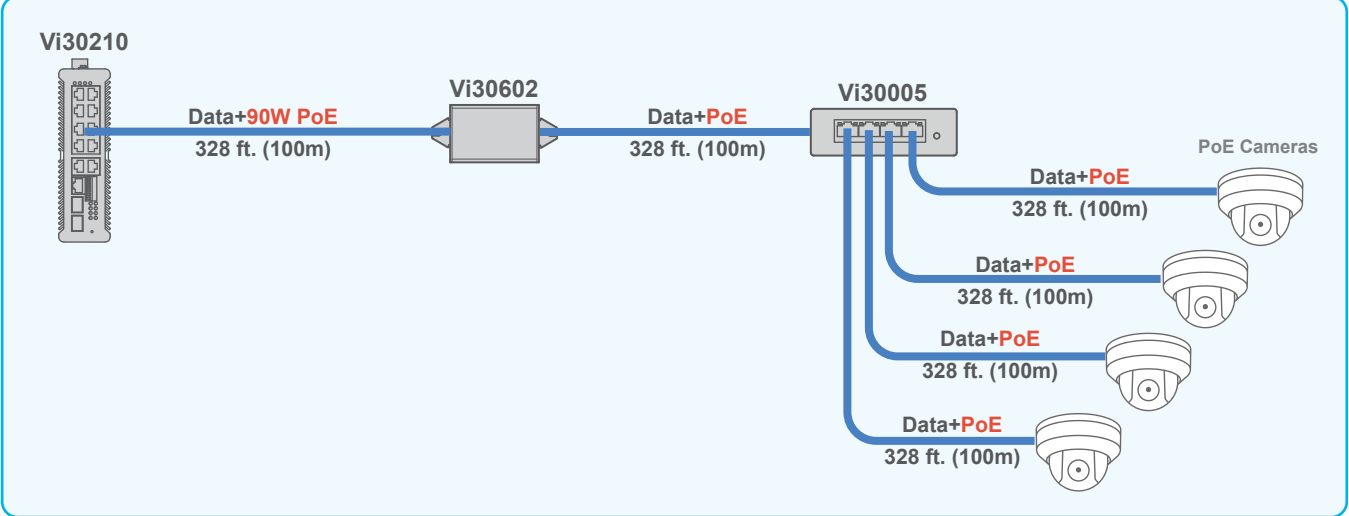

Cat 5/6

Connecting 2 Network Switches

The Vi30602 allows for connection of two network switches at 1000 Base-T. The Vi30602 is powered by PoE.

Extending 1G Data and 90W PoE

Multiple Vi30206 can extend the reach of 1G network and 90W PoE beyond 100m.

Connecting Multiple PoE Cameras at Extended Distances

The Vi3026 can be used to connect multiple PoE cameras at extended distances.