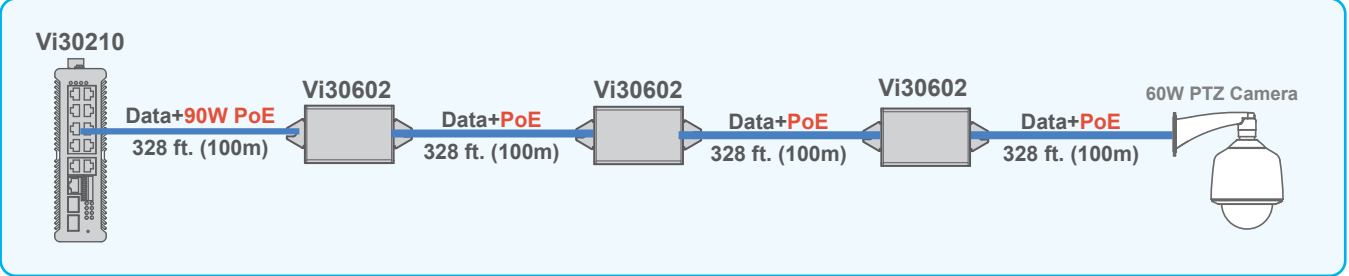

Cat 5/6

Connecting 2 Network Switches

The Vi30602 allows for connection of two network switches at 1000 Base-T. The Vi30602 is powered by PoE.

Extending 1G Data and 90W PoE

Multiple Vi30206 can extend the reach of 1G network and 90W PoE beyond 100m.

Connecting Multiple PoE Cameras at Extended Distances

The Vi3026 can be used to connect multiple PoE cameras at extended distances.