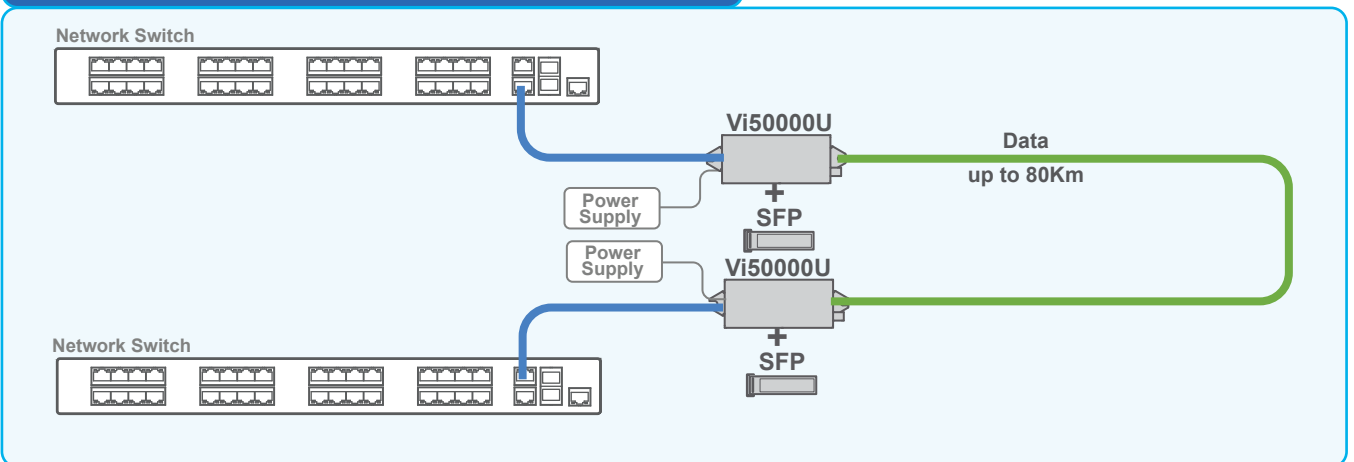

Connecting Network Switches at long Distances

With 1000Mbps (1G) bandwidth, the Vi50000U is the perfect solution for connecting network switches over long distances.