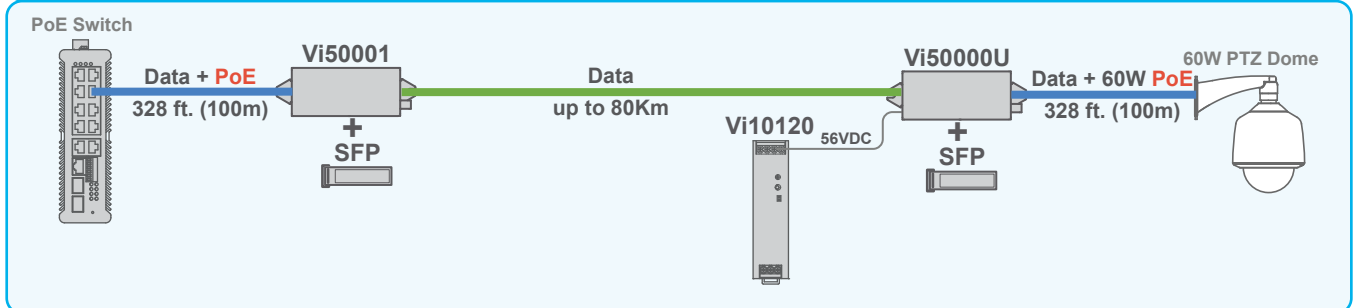

— Cat 5/6  
— Fiber Optics

## Connecting High Power PoE Cameras over Fiber cables

The Vi50000U is used with the Vi50001 for long distance high bandwidth applications. The Vi50000U provides up to 65W PoE power to meet the highest PTZ dome power requirements.

## Connecting Network Switches at long Distances

With 1000Mbps (1G) bandwidth, the Vi50000U is the perfect solution for connecting network switches over long distances.