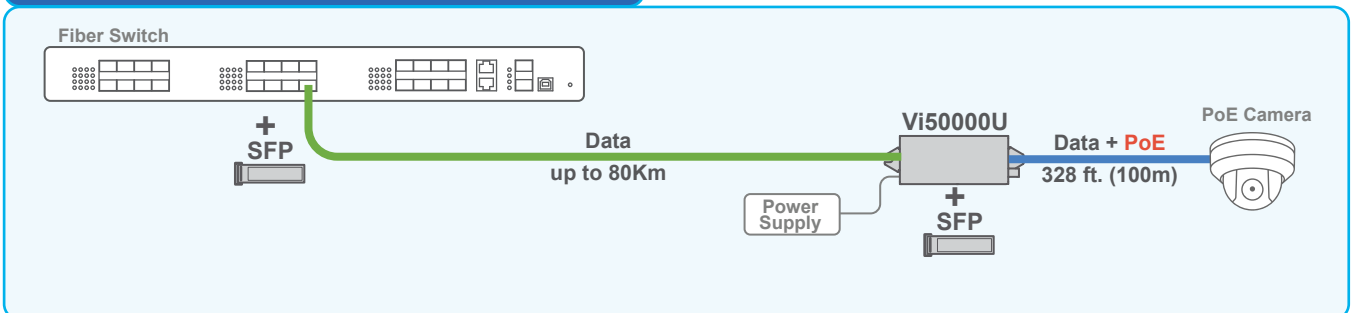

— Cat 5/6  
— Fiber Optics

## Connecting High Power PoE Cameras over Fiber cables

The Vi50000U is used with the Vi50001 for long distance high bandwidth applications. The Vi50000U provides up to 65W PoE power to meet the highest PTZ dome power requirements.

## Connecting IP Cameras over Fiber cables

By using the SFPs, the Vi50000U will be compatible with most installed fiber types and can be directly connected to SFP modules installed in network switches.

## Connecting Network Switches at long Distances

With 1000Mbps (1G) bandwidth, the Vi50000U is the perfect solution for connecting network switches over long distances.