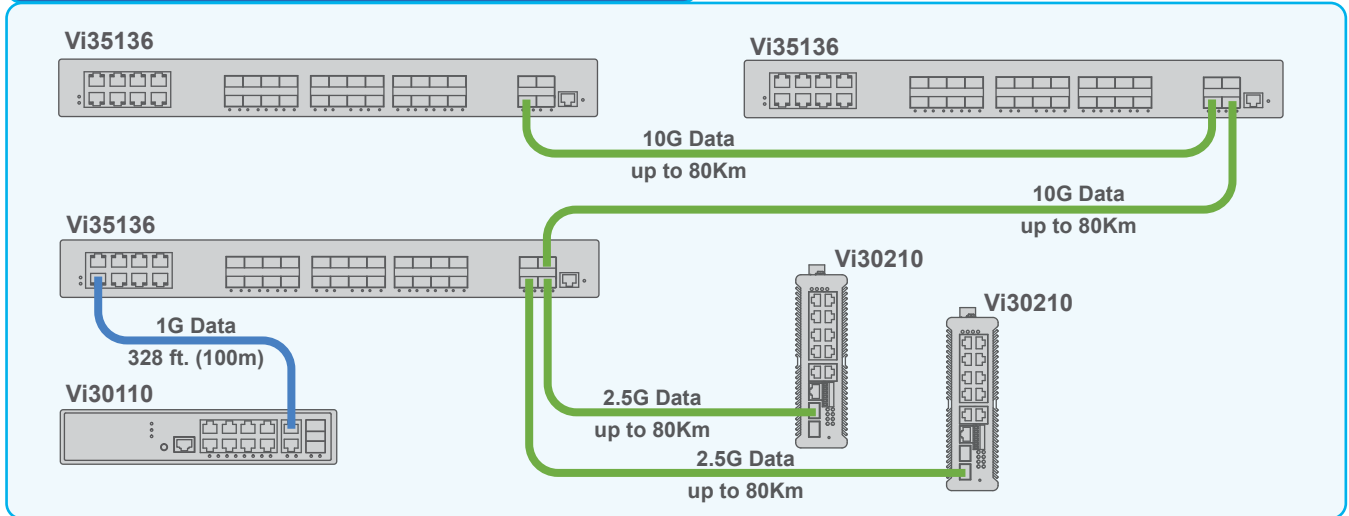

## Connecting Core Switches on a 10G Network

The Vi35136 Hybrid Core switches can be daisy chained to expand a 10G network.

## Connecting Core Switches on a 10G Network

The Vi35136 Hybrid Core switches can be daisy chained and connected to PoE cameras using Vi2216A Midspans.

## Connecting Vi35136s in a Star configuration

The Vi35136 Hybrid Core switches can be connected in star configuration to transmit data from a wide range of IP devices.