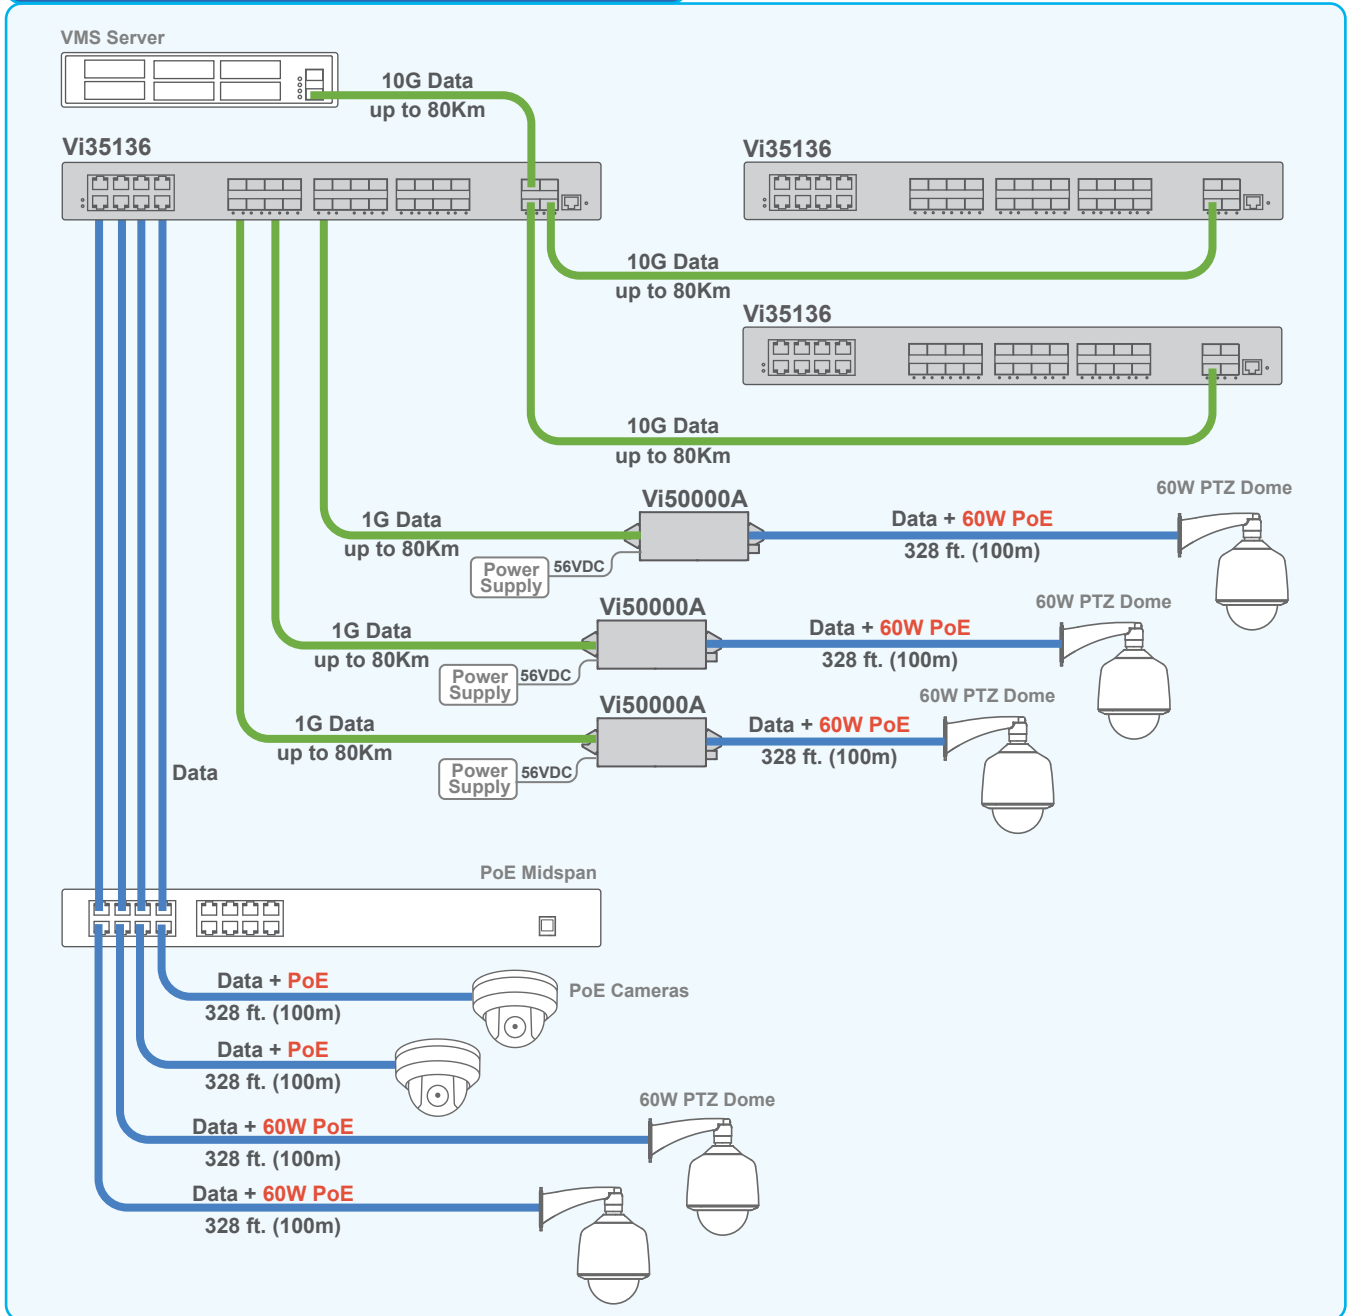

## Connecting Core Switches on a 10G Network

The Vi35136 Hybrid Core switches can be daisy chained to expand a 10G network.

## Connecting Core Switches on a 10G Network

The Vi35136 Hybrid Core switches can be daisy chained and connected to PoE cameras using Vi2216A Midspans.

## Connecting Vi35136s in a Star configuration

The Vi35136 Hybrid Core switches can be connected in star configuration to transmit data from a wide range of IP devices.