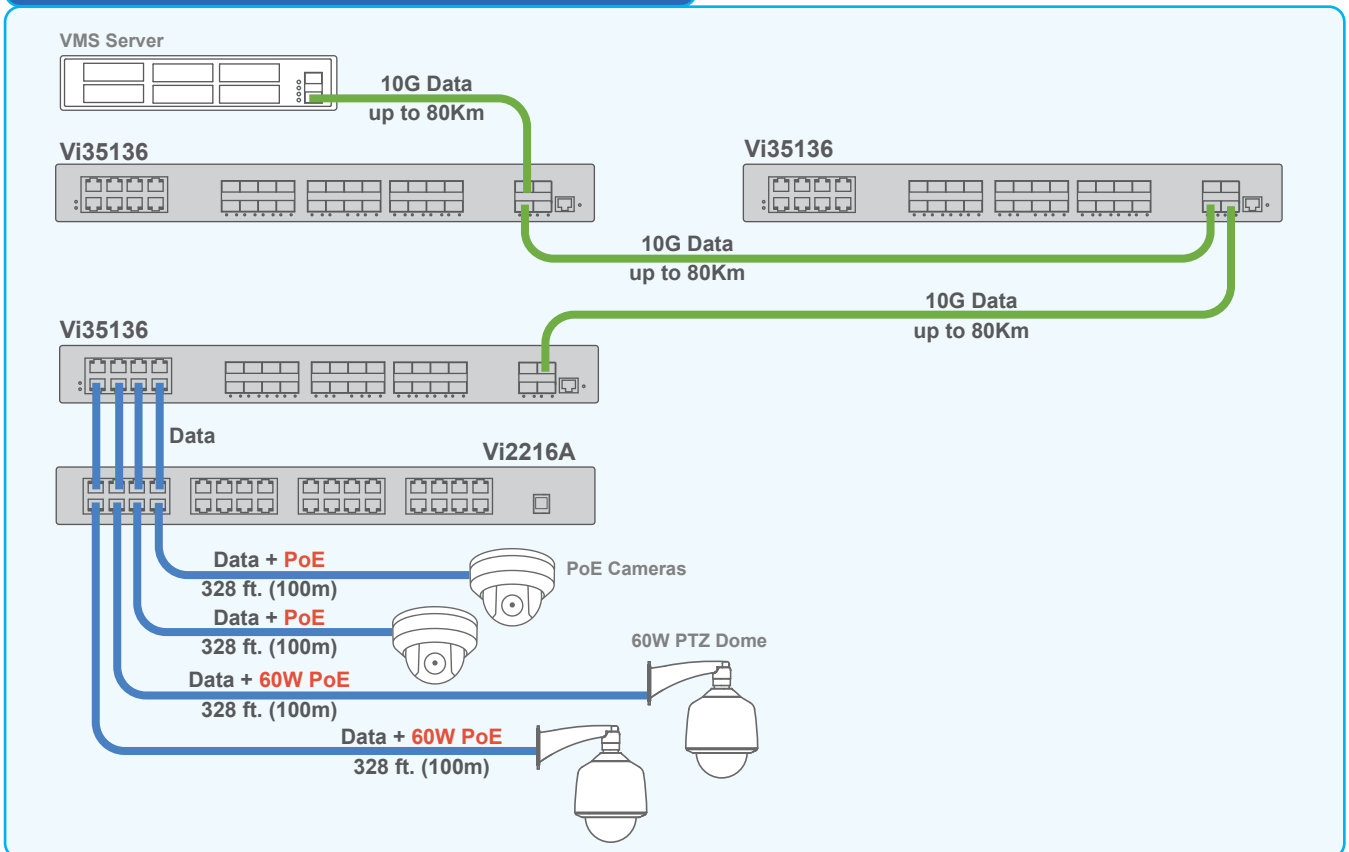

## Connecting Core Switches on a 10G Network

The Vi35136 Hybrid Core switches can be daisy chained to expand a 10G network.

## Connecting Core Switches on a 10G Network

The Vi35136 Hybrid Core switches can be daisy chained and connected to PoE cameras using Vi2216A Midspans.

## Connecting Vi35136s in a Star configuration

The Vi35136 Hybrid Core switches can be connected in star configuration to transmit data from a wide range of IP devices.