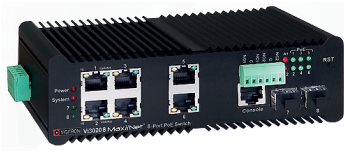

Networking Wireless Infrastructure Solutions

Assuring reliable PoE power and bandwidth for total networking solutions

Siklu wireless technology provides reliable high gigabit transmission technology. Wireless transmitting between transmitter and base is only part of the process. Connected devices including Siklu components required PoE sources and the ability to transmit reliably from base units to the rest of the network.

Siklu products are tested and certified to work with Vigatron products for reliable PoE, 1Gbps, 2.5Gbps and 10Gbps network connections. Network solutions include high PoE, hardened wide operating temperature solutions. Error free transmission involves the complete network.

High temperature PoE power to 90watts

High temperature network switches with individual port PoE to 90W

High bandwidth 10G ports 28 port network switching

Siklu Vigatron total network solutions offer:

- Simple cost effective wired and wireless deployment.
- Reliable operation reducing the risk of after sales service calls.
- Multi gigabit bandwidth results in smooth, error free and properly powered products across the entire network
- The ability to power multiple transmitters and receivers from a single source
- The ability to power up to two cameras directly from each radio with a reliable PoE source