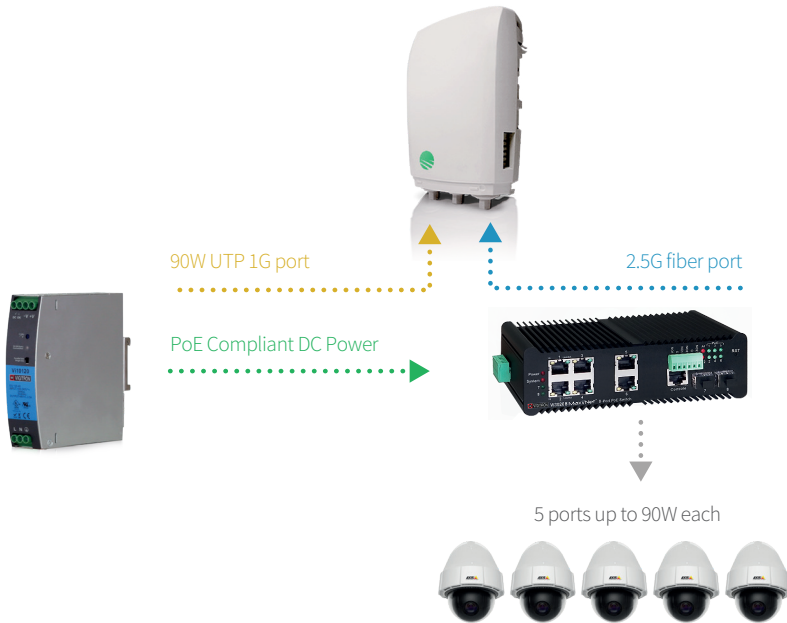

Siklu products are tested and certified to work with Vigatron products for reliable PoE, 1Gbps, 2.5Gbps and 10Gbps network connections. Network solutions include high PoE, hardened wide operating temperature solutions. Error free transmission involves the complete network.

High temperature PoE power to 90watts

High temperature network switches with individual port PoE to 90W

High bandwidth 10G ports 28 port network switching

Siklu Vigatron total network solutions offer:

- Simple cost effective wired and wireless deployment.
- Reliable operation reducing the risk of after sales service calls.
- Multi gigabit bandwidth results in smooth, error free and properly powered products across the entire network
- The ability to power multiple transmitters and receivers from a single source
- The ability to power up to two cameras directly from each radio with a reliable PoE source

Reliable complete Siklu-Vigatron Network Solutions

Vi30208 and Vi30210 High temperature Industrial Network Switches provide solutions for MultiHaul radio applications

Hardened High temperature solutions with up to 90W per port and 2.5Gbps fiber uplinks for transmitter applications