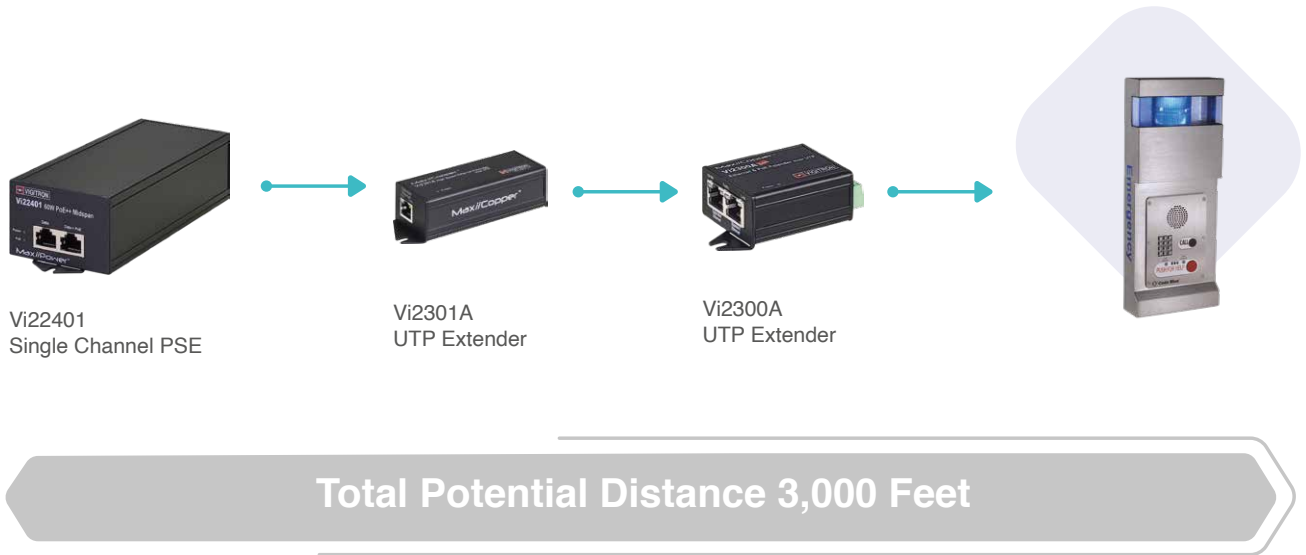

I need to extend the distance to my Code Blue Device greater than 328 feet