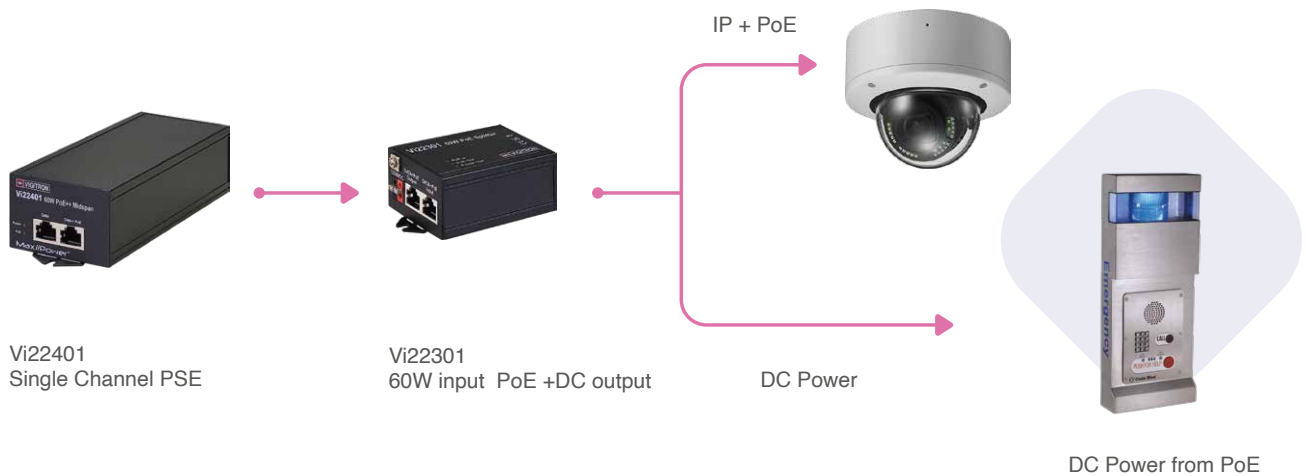

Pi-141_CB4r

Vandal-resistant wall or pole mount that is multi-functional and constructed of stainless steel. Includes a high quality, hands-free communications device illuminated by a high-intensity faceplate light suitable for interior or exterior applications.

I need to transmit and Power to more than one device on a single cable.

Many times you need to add a light to an existing camera installation but already have one cable installed. Code Blue – Vigitron solutions allow you to add combine multi device Power and Video on a single cable.

Vi22401
Single Channel PSE

Vi30103
3 Port PoE
Switch/Repeater

I need to extend the distance to my Code Blue Device greater than 328 feet

I want to use PoE but my Code Blue product is only DC powered

I need to add a light to my existing camera installation but only have one cable and the Code Blue Device works on DC only