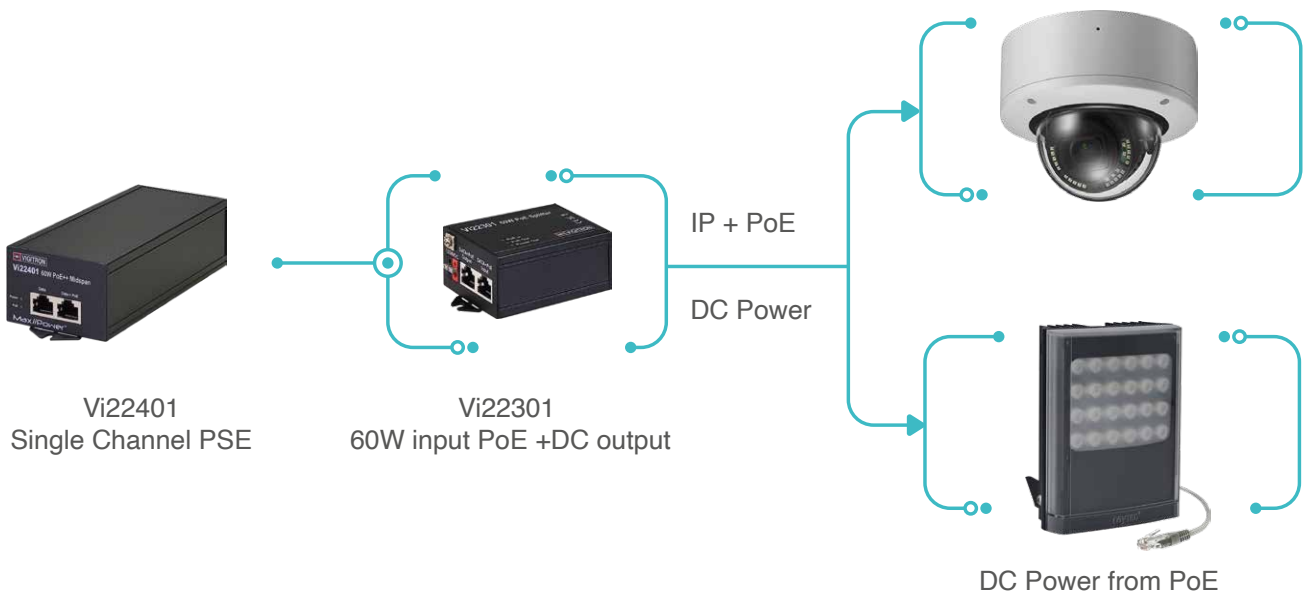

Many times you need to add a light to an existing camera installation but already have one cable installed. Raytec – Vigitrone solutions allow you to add combine multi device Power and Video on a single cable.

Vi22401
Single Channel PoE

Vi30103
3 Port PoE Switch/Repeater

i4/i6 series 802.3af/at

I need to extend the distance to my Raytec light greater than 328 feet

Vi22401
Single Channel PoE

Vi2301A
UTP Extender

Vi2300A
UTP Extender

i8 series 802.3bt

Extended Distance Solutions

What if I use a Raytec light that is only powered by DC power

I need to add a light to my existing camera installation but only have one cable and the Raytec light I need works on DC only