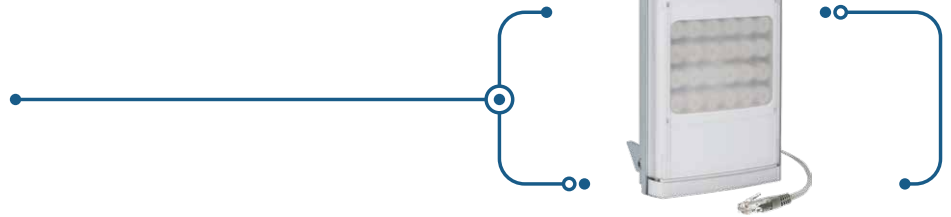

Raytec PoE Products

VARIO2

The VARIO2 PoE w4-1 White-Light PoE illuminator delivers maximum distances up to 110m (361ft).

VAR2-PoE-i8-1

The VARIO2 PoE i8-1 Infra-red PoE illuminator delivers maximum distances up to 350m (1148ft).

VARIO2

The VARIO2 Extreme i16 Infra-Red series delivers maximum distances up to 500m (1640ft), and the i8 Infra-Red series delivers maximum distances up to 350m (1148ft).

PoE Single channel Solutions

Vi2201 Single Channel PSE