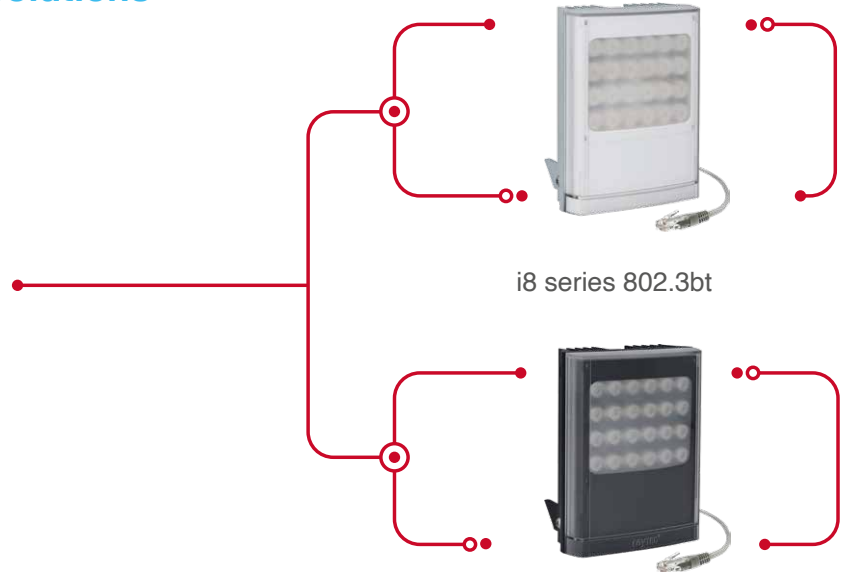

Raytec PoE Products

VARIO2

The VARIO2 PoE w4-1 White-Light PoE illuminator delivers maximum distances up to 110m (361ft).

VAR2-PoE-i8-1

The VARIO2 PoE i8-1 Infra-red PoE illuminator delivers maximum distances up to 350m (1148ft).

VARIO2

The VARIO2 Extreme i16 Infra-Red series delivers maximum distances up to 500m (1640ft), and the i8 Infra-Red series delivers maximum distances up to 350m (1148ft).

PoE Single channel Solutions

Vi2201 Single Channel PSE

i4/i6 series 802.3af/at

Multiple Network Switch Solutions

Harden Industrial Network Switches

i8 series 802.3bt

Multiple Network Switch Solutions

Desktop Network Switches

I need to transmit and power more than one device on a single cable.

Many times you need to add a light to an existing camera installation but already have one cable installed. Raytec – Vigitrone solutions allow you to add combine multi device Power and Video on a single cable.