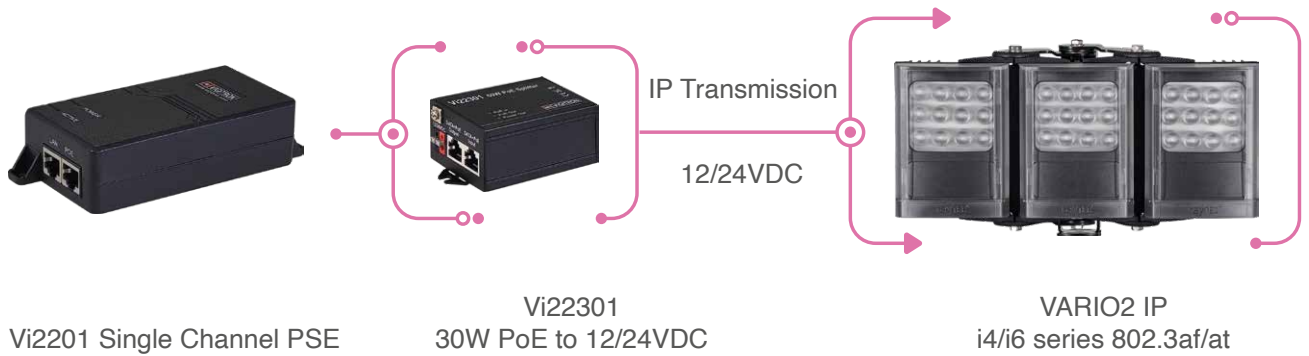

Extended Distance Solutions

What if I use a Raytec light that is only powered by DC power