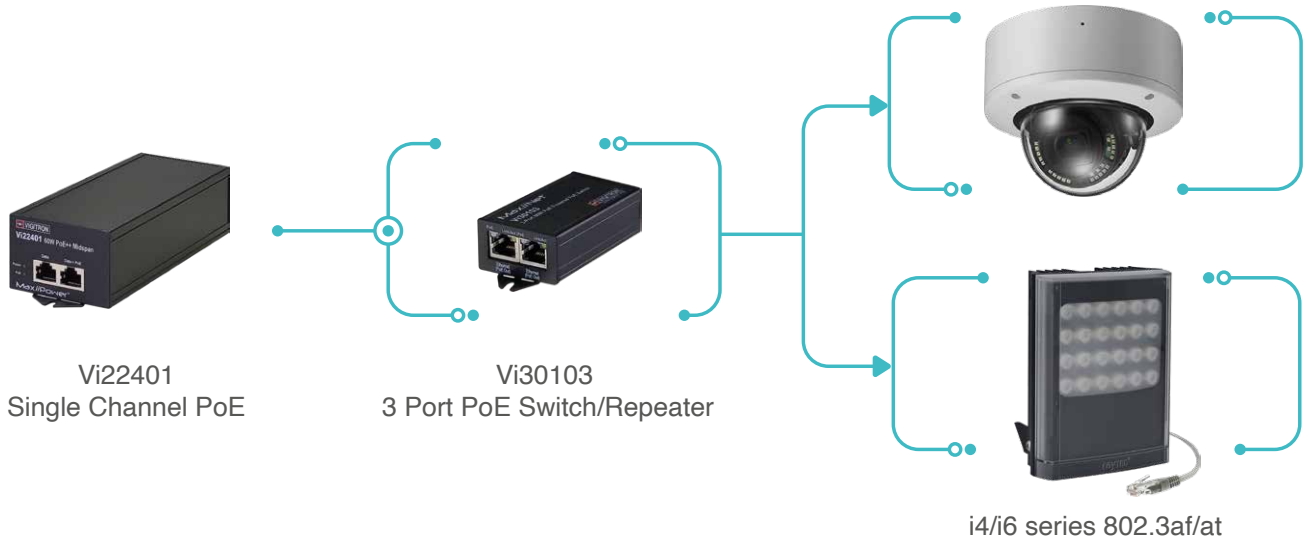

VARIO2

The VARIO2 Extreme i16 Infra-Red series delivers maximum distances up to 500m (1640ft), and the i8 Infra-Red series delivers maximum distances up to 350m (1148ft).

PoE Single channel Solutions

Vi2201 Single Channel PSE

i4/i6 series 802.3af/at

Multiple Network Switch Solutions

Harden Industrial Network Switches

i8 series 802.3bt

Multiple Network Switch Solutions

Desktop Network Switches

I need to transmit and power more than one device on a single cable.

Many times you need to add a light to an existing camera installation but already have one cable installed. Raytec – Vigitrone solutions allow you to add combine multi device Power and Video on a single cable.