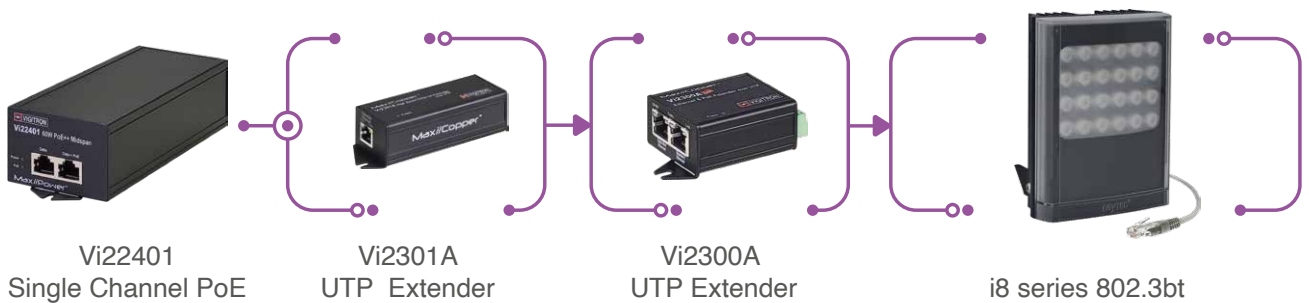

Raytec PoE Products

VARIO2

The VARIO2 PoE w4-1 White-Light PoE illuminator delivers maximum distances up to 110m (361ft).

VAR2-PoE-i8-1

The VARIO2 PoE i8-1 Infra-red PoE illuminator delivers maximum distances up to 350m (1148ft).

Many times you need to add a light to an existing camera installation but already have one cable installed. Raytec – Vigitrone solutions allow you to add combine multi device Power and Video on a single cable.

Vi22401
Single Channel PoE

Vi30103
3 Port PoE Switch/Repeater

i4/i6 series 802.3af/at

I need to extend the distance to my Raytec light greater than 328 feet

Vi22401
Single Channel PoE

Vi2301A
UTP Extender

Vi2300A
UTP Extender