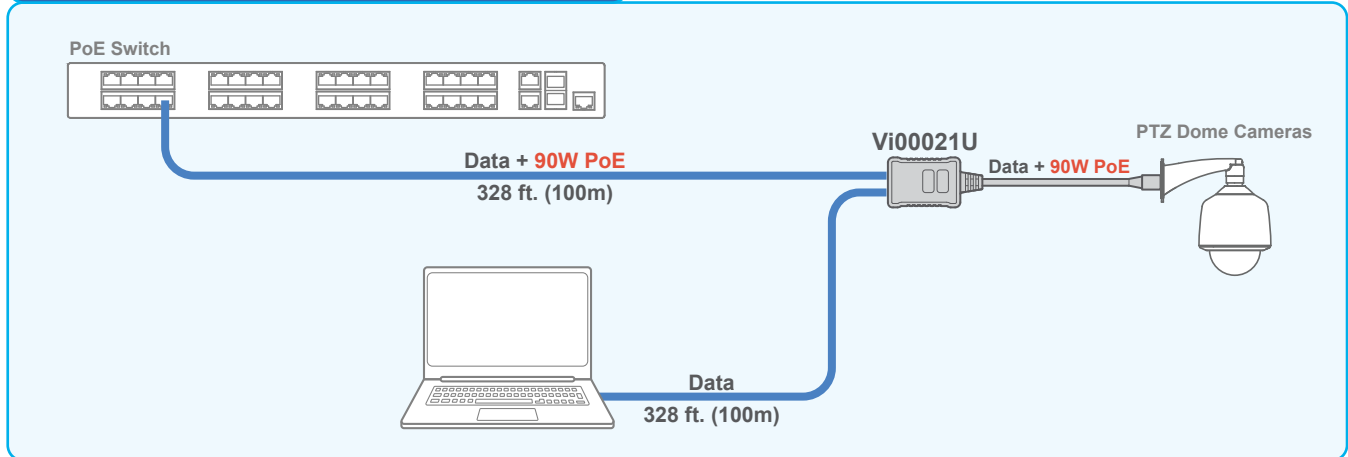

— Cat 5/6

## Connecting the camera to wired devices

The Vi00021U enables connecting to a laptop using a wired connection to setup and focus IP cameras.