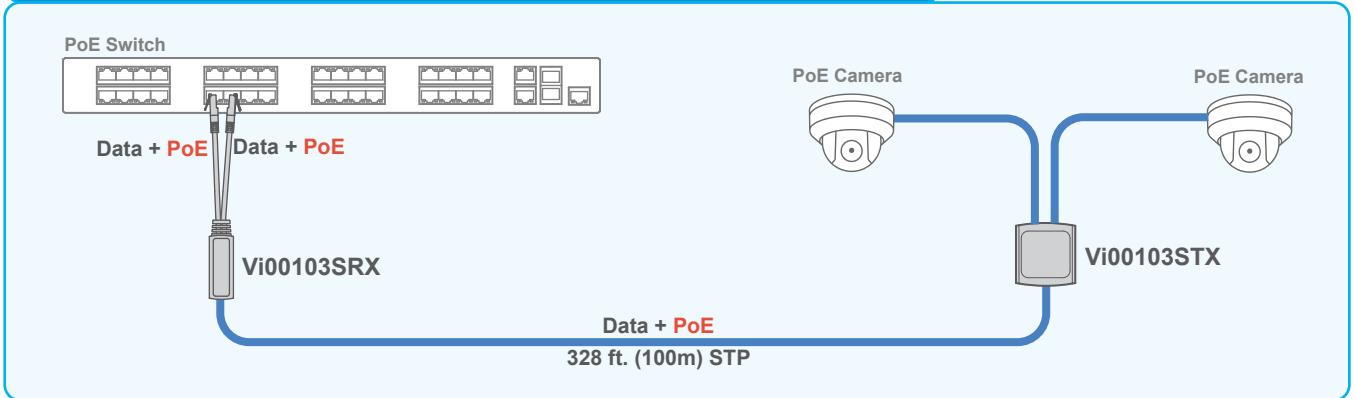

— Cat 5/6

## Connecting Multiple PoE Cameras at Standard STP Distances

The NetMux™ Vi00103S can connect two cameras at standard STP distances over a single cable.

## Connecting Multiple PoE Cameras at Extended STP Distances

The NetMux™ Vi00103S along with Vi2300 Extender series can connect two cameras at extended UTP