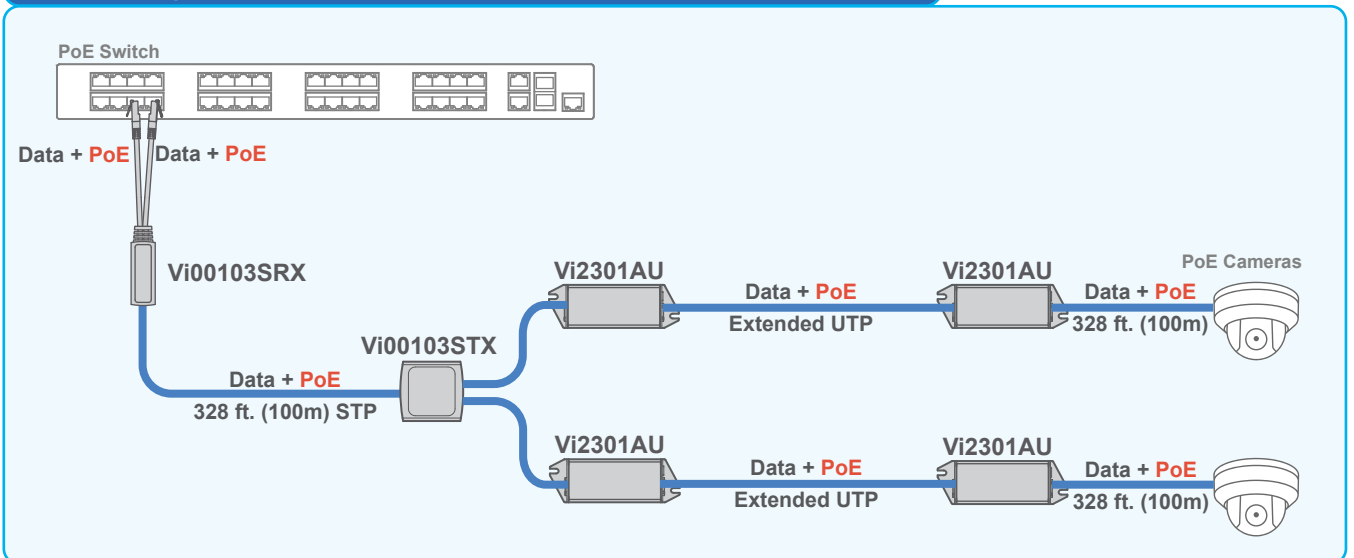

## Connecting Multiple PoE Cameras at Standard STP Distances

The NetMux™ Vi00103S can connect two cameras at standard STP distances over a single cable.

## Connecting Multiple PoE Cameras at Extended STP Distances

The NetMux™ Vi00103S along with Vi2300 Extender series can connect two cameras at extended UTP