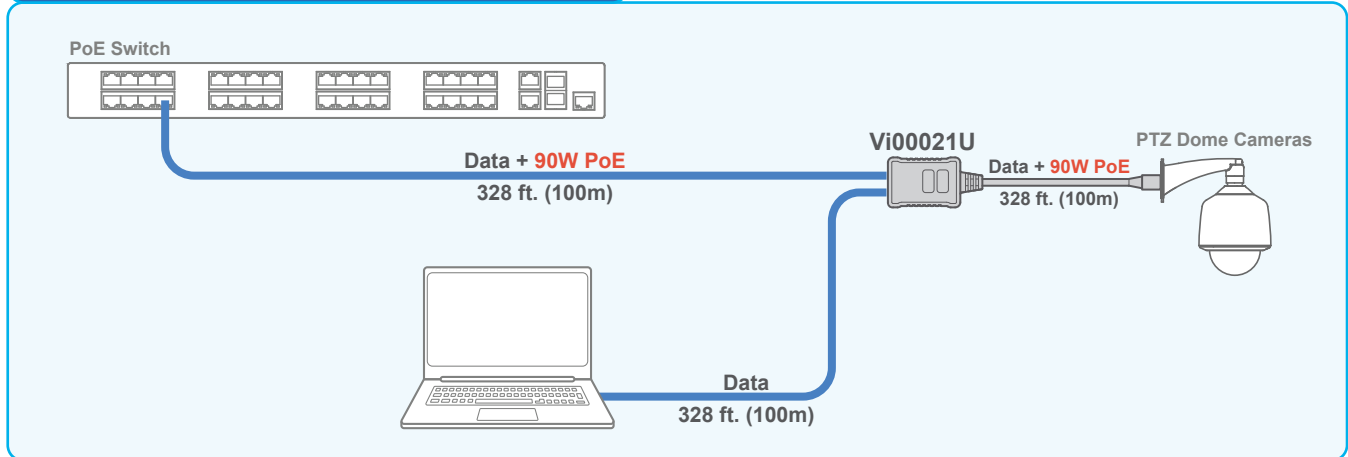

— Cat 5/6

Connecting the camera to wired devices

The Vi00021U enables connecting to a laptop using a wired connection to setup and focus IP cameras.