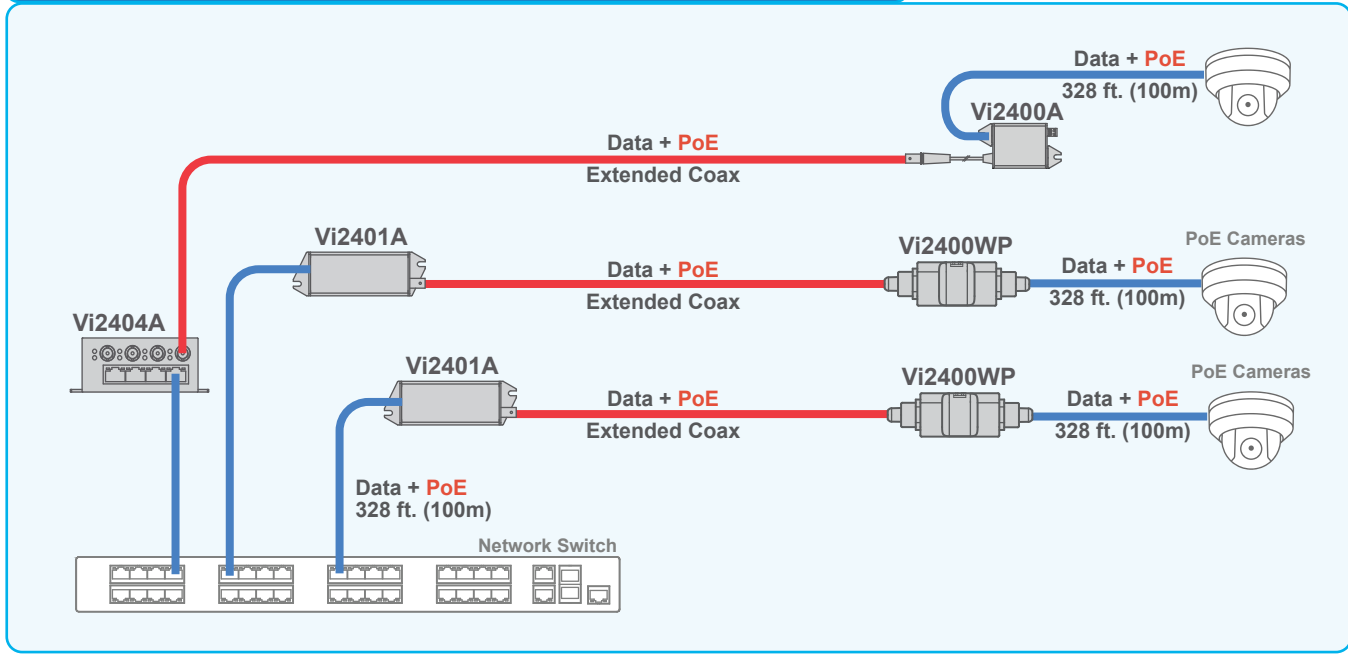

Transmitting Ethernet and PoE over Extended Coax Cables

The Vi2301As and Vi3005 can be used to connect multiple PoE cameras at extended distances.