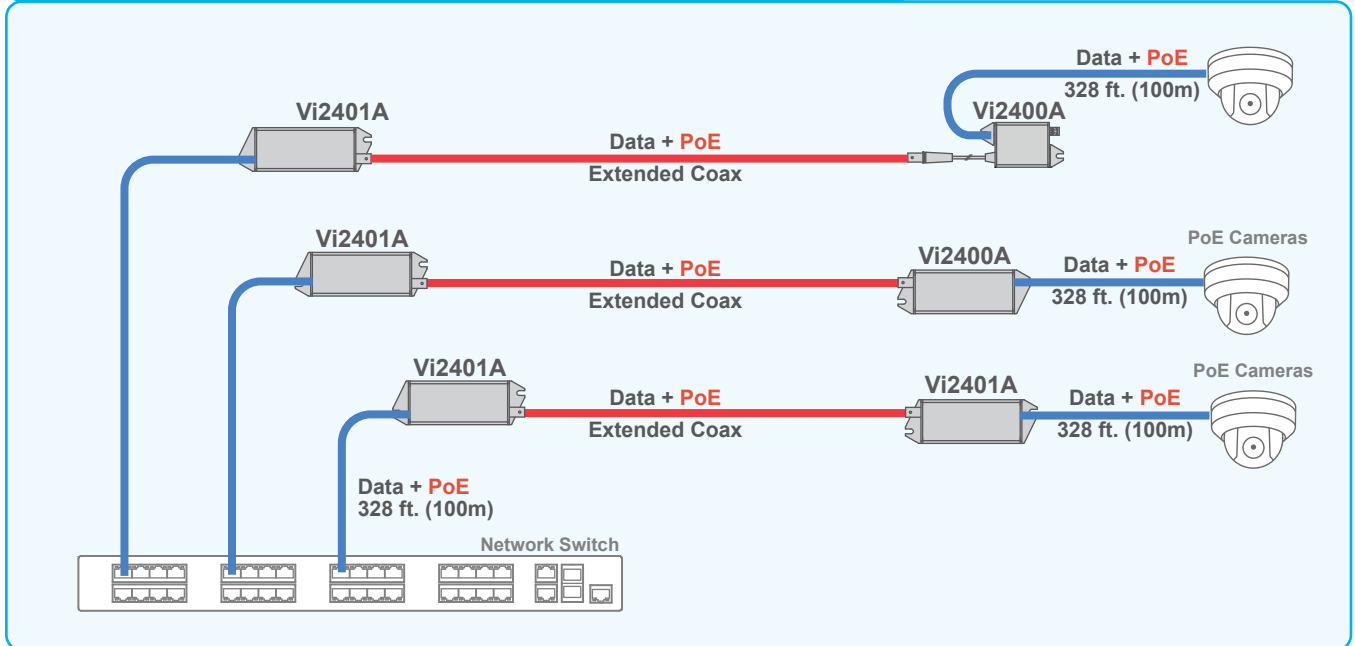

## Transmitting Ethernet and PoE over Extended Coax Cables

The Vi2301As and Vi3005 can be used to connect multiple PoE cameras at extended distances.