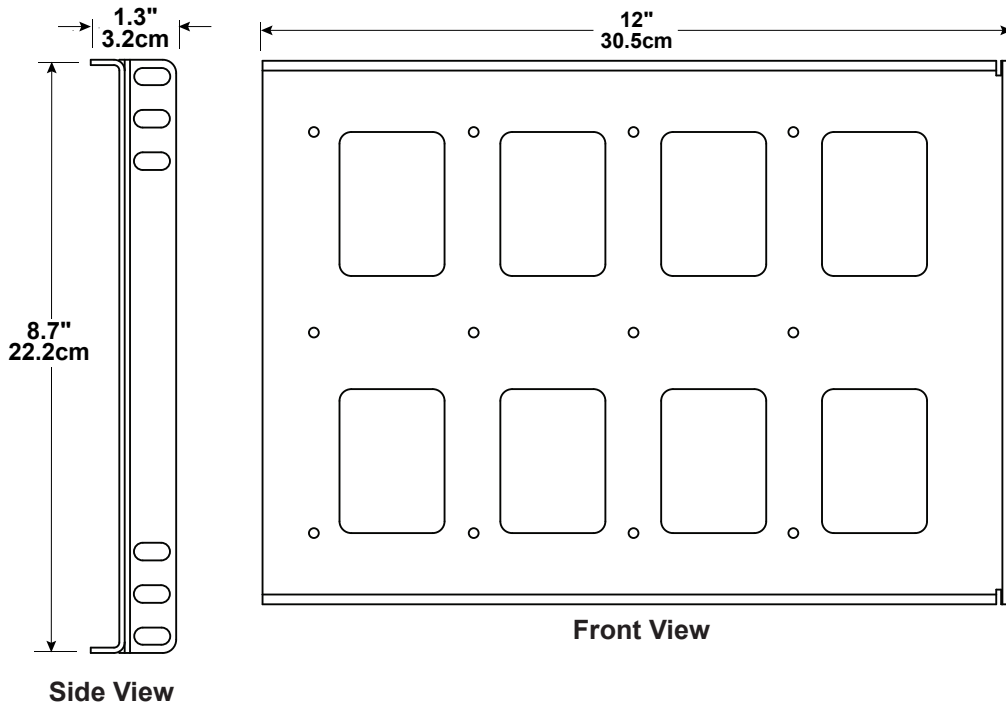

Vi00115

Mechanical Drawings

Back Panel

Side View

Front View

Top View

Side Panel

DIN Rail