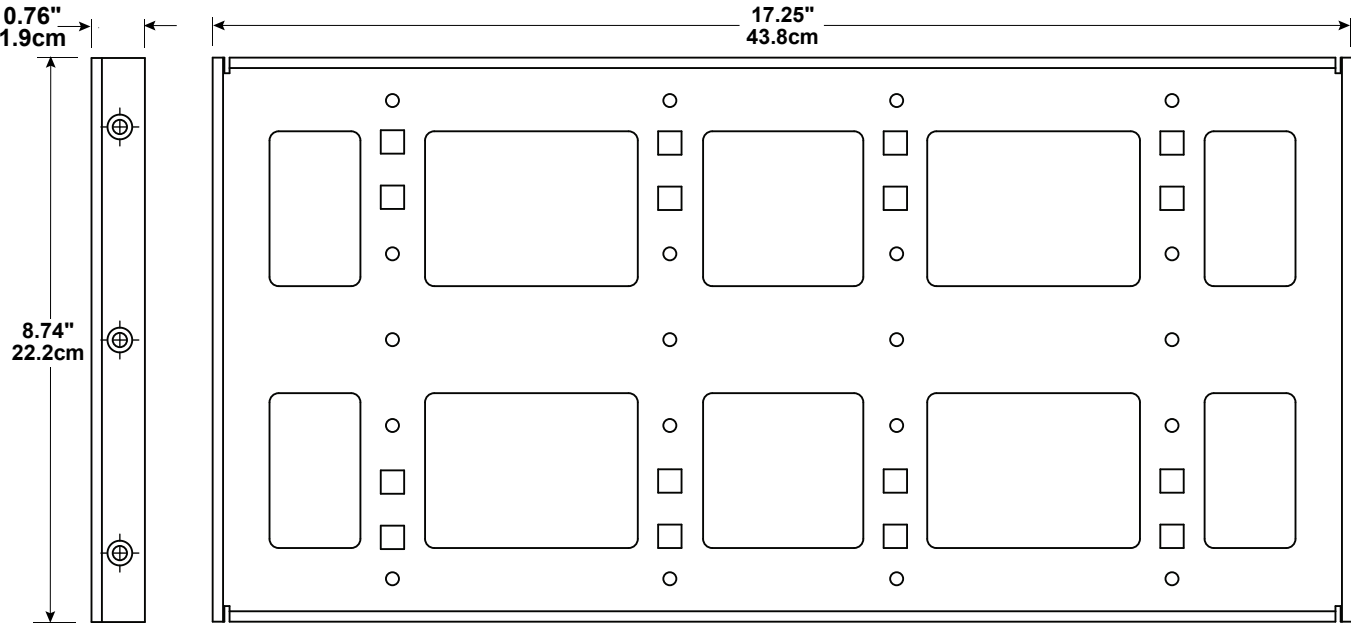

Vi00115

Mechanical Drawings

Back Panel

Side View

Front View

Top View

Side Panel

DIN Rail