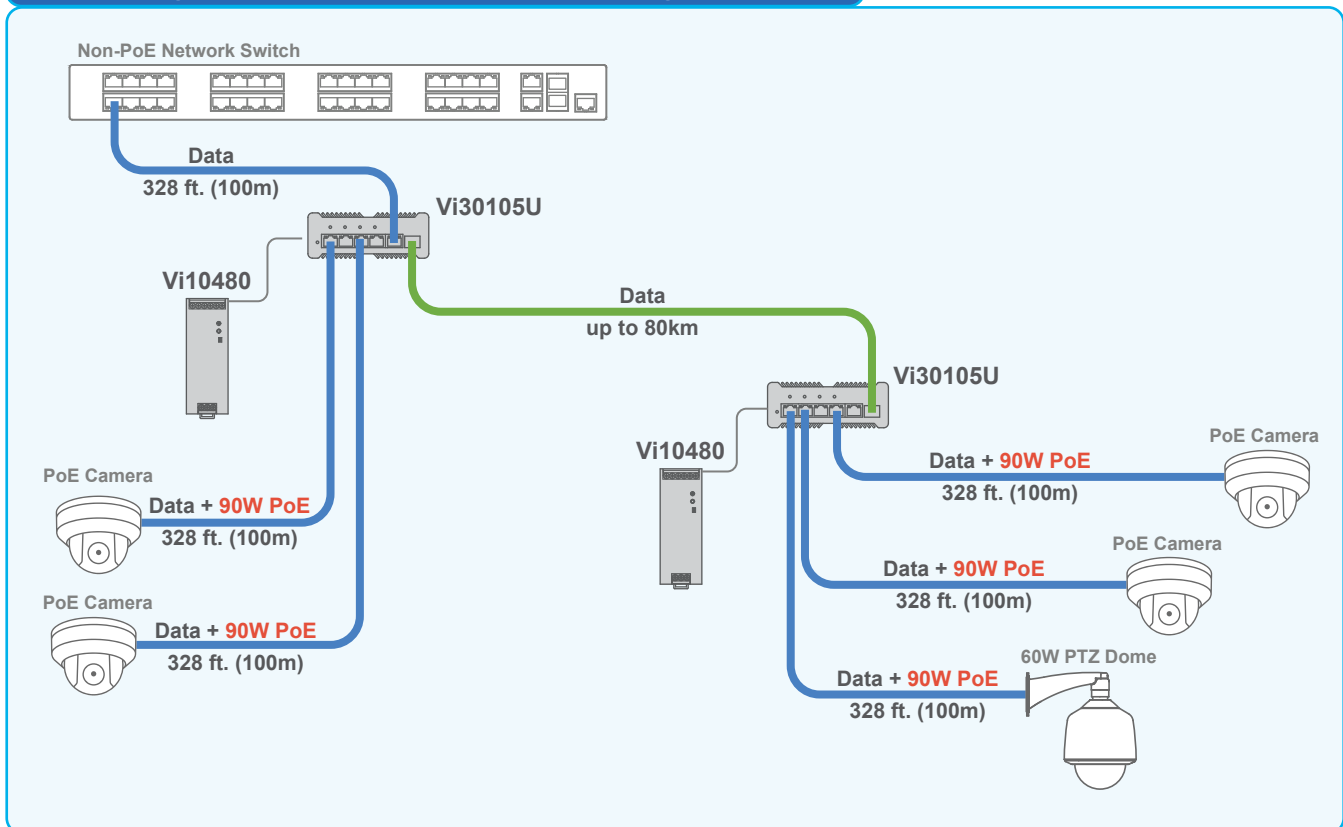

— Fiber Optic
— Cat 5/6

Powering the Vi30105U and 4 remote cameras using PoE

The Vi30105U is a PoE powered switch that can be used to power up to four cameras using PoE.

Connecting several Vi30105Us to make a large network

The Vi30105U can be used to connect to another Vi30105U or any IP device at distances up to 80Km over fiber optics.