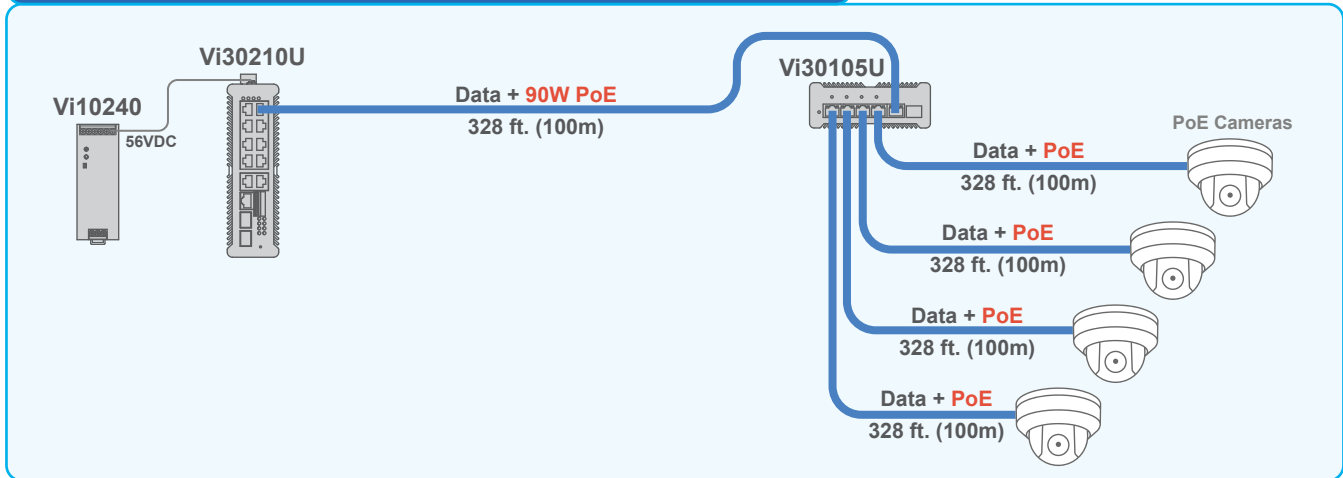

— Fiber Optic
— Cat 5/6

Powering the Vi30105U and 4 remote cameras using PoE

The Vi30105U is a PoE powered switch that can be used to power up to four cameras using PoE.

Connecting several Vi30105Us to make a large network

The Vi30105U can be used to connect to another Vi30105U or any IP device at distances up to 80Km over fiber optics.