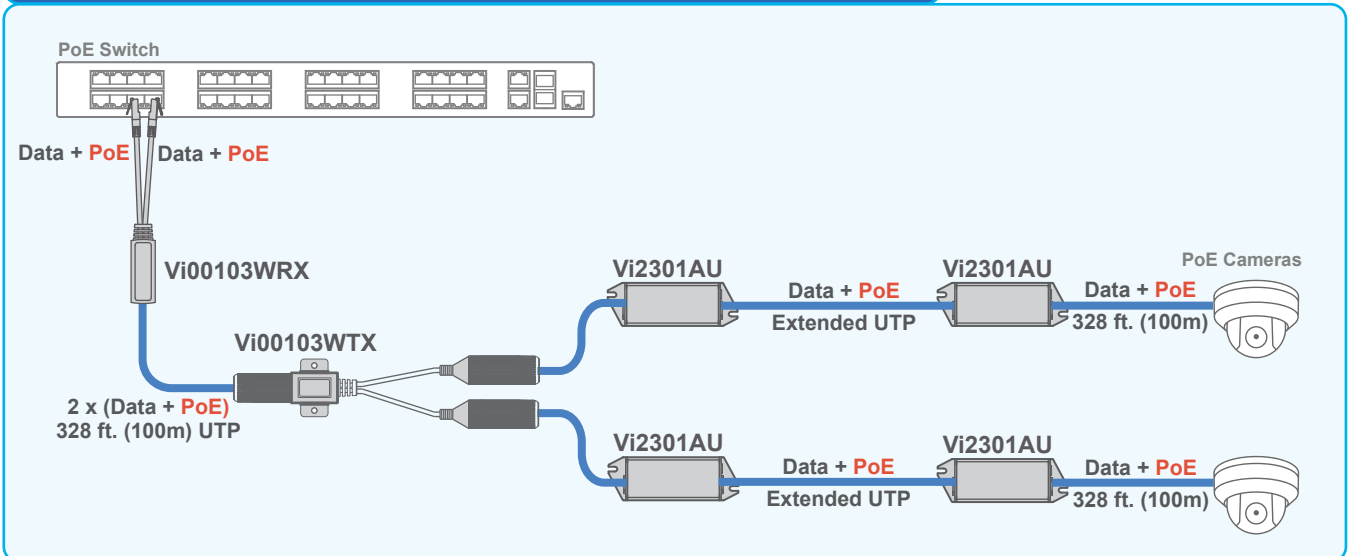

— Cat 5/6

## Connecting Multiple PoE Cameras at Standard UTP Distances

The NetMux™ Vi00103W can connect two cameras at standard UTP distances over a single cable.

## Connecting Multiple PoE Cameras at Extended UTP Distances

The NetMux™ Vi00103W along with Vi2300 Extender series can connect two cameras at extended UTP