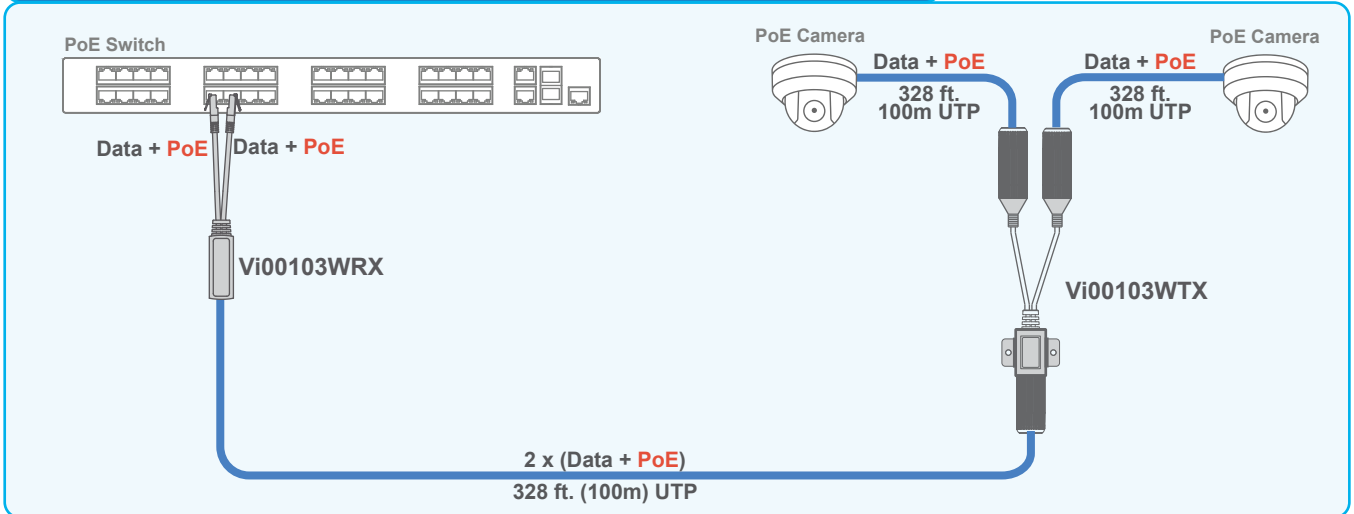

— Cat 5/6

## Connecting Multiple PoE Cameras at Standard UTP Distances

The NetMux™ Vi00103W can connect two cameras at standard UTP distances over a single cable.

## Connecting Multiple PoE Cameras at Extended UTP Distances

The NetMux™ Vi00103W along with Vi2300 Extender series can connect two cameras at extended UTP